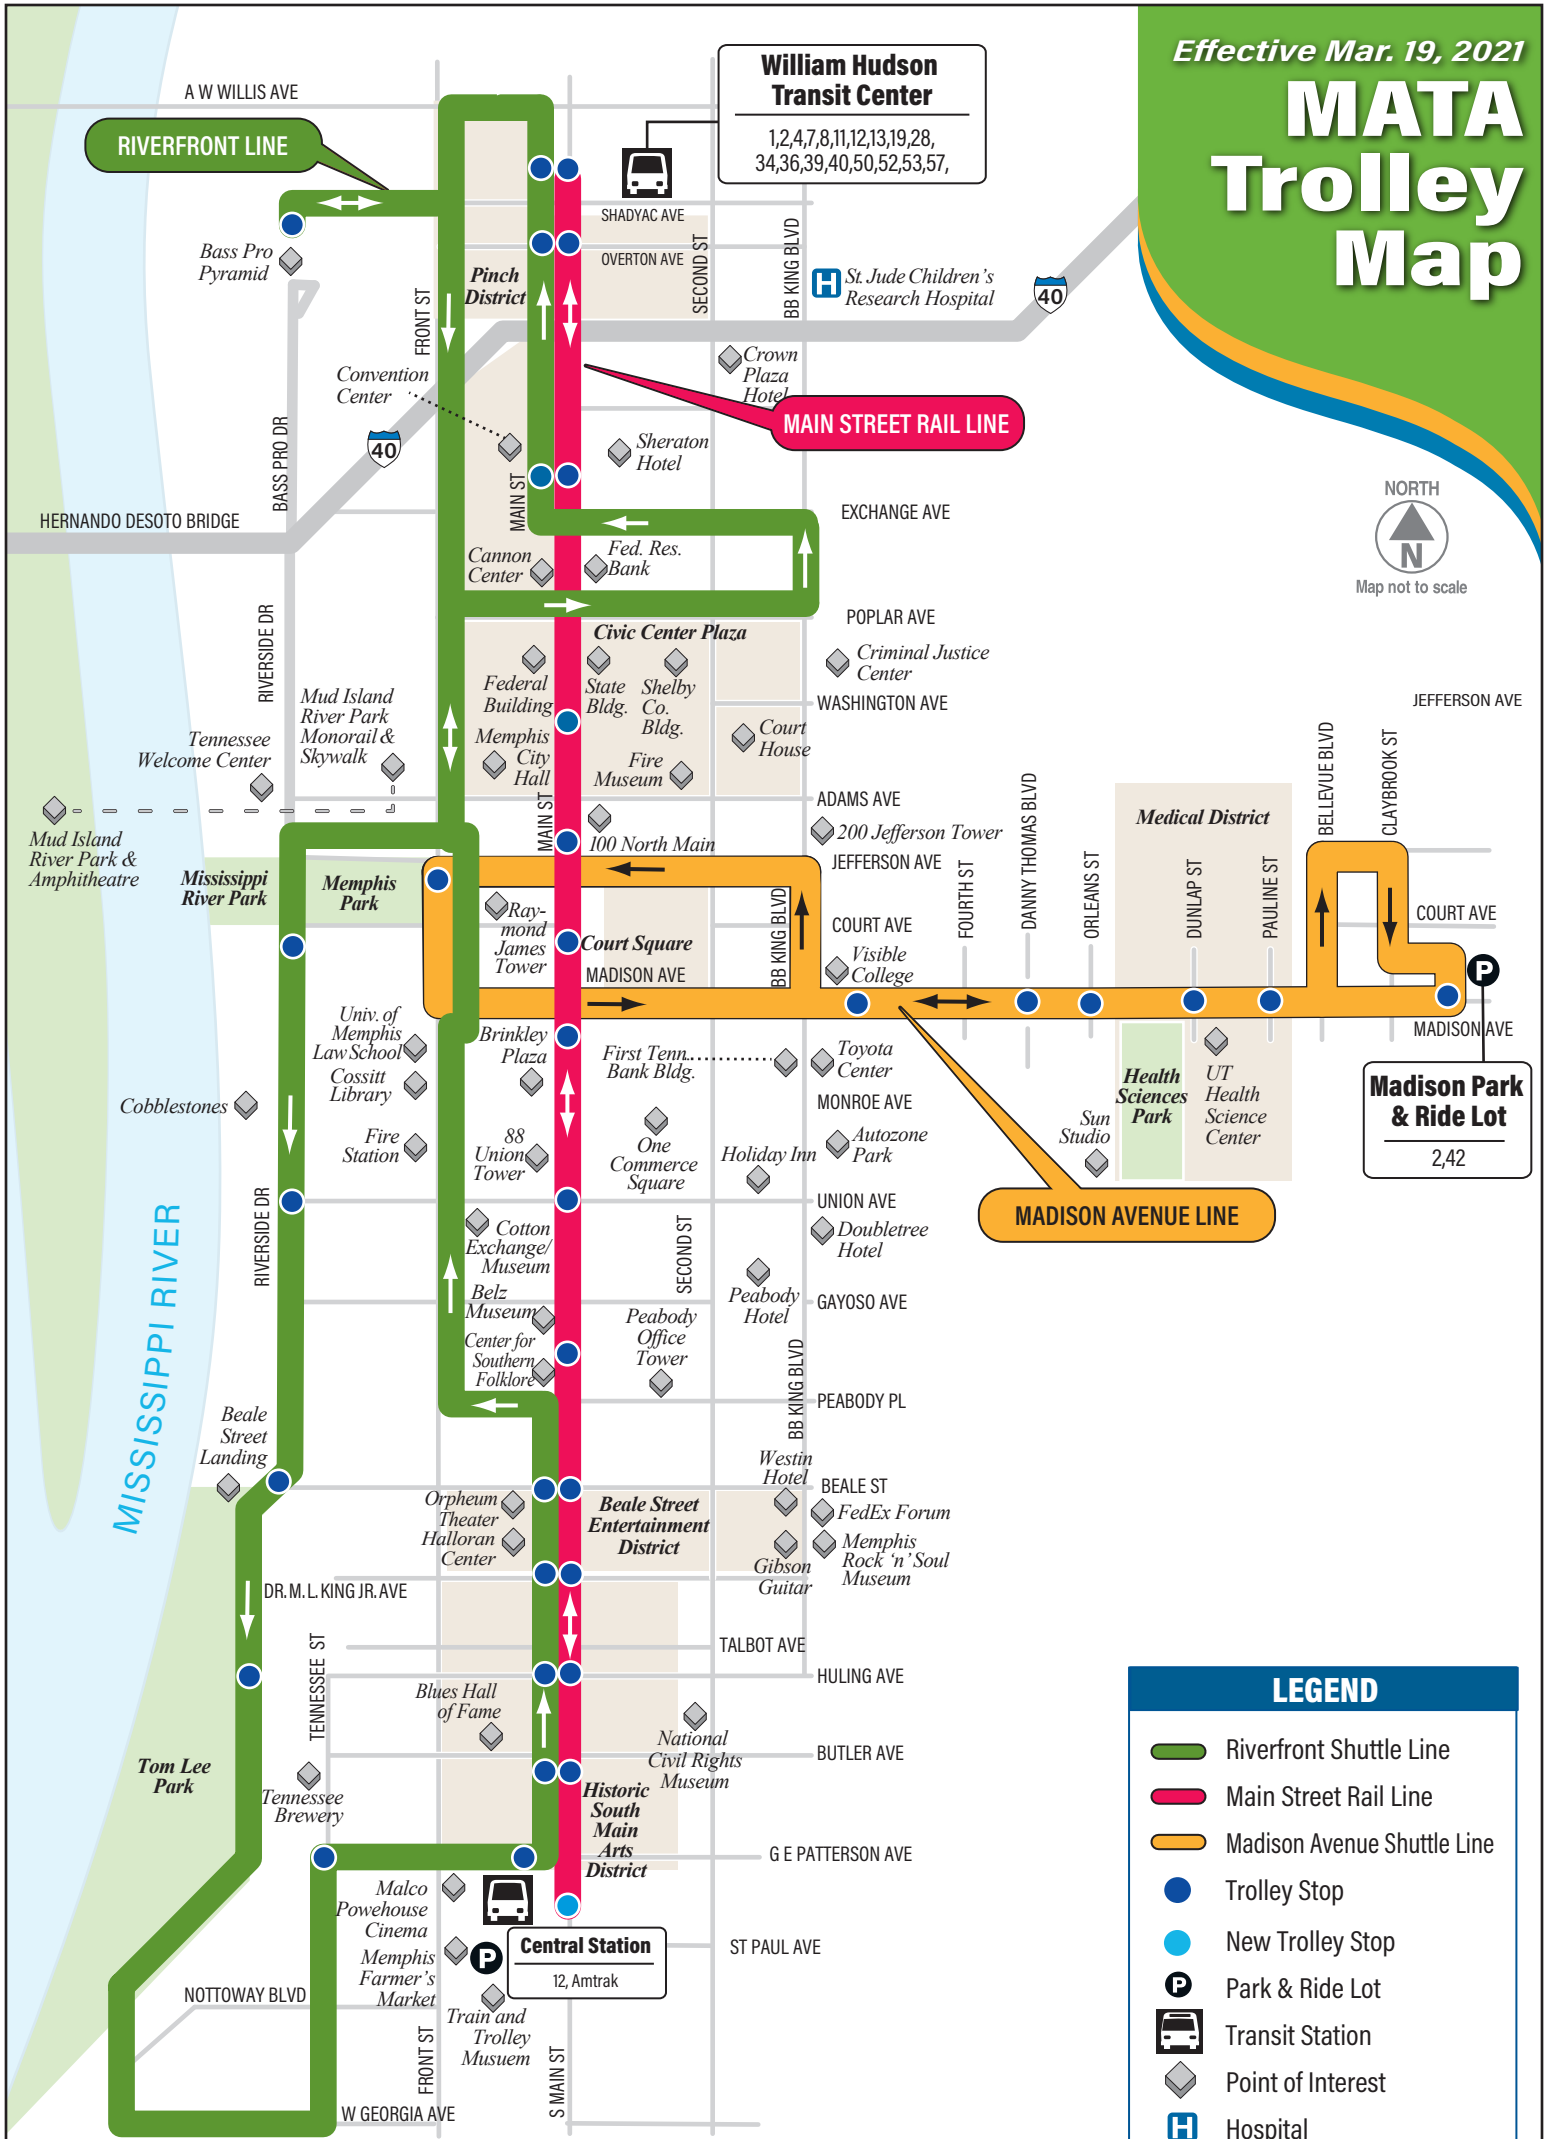

Effective Mar. 19, 2021

MATA Trolley Map

MAIN STREET RAIL LINE

Every 12 Minutes

MONDAY - FRIDAY
6:45 AM - 12:00 AM

SATURDAY
8:00 AM - 12:00 AM

SUNDAY
10:00 AM - 6:00 PM

MADISON AVENUE SHUTTLE LINE

About every 30 minutes

MONDAY - FRIDAY
6:45 AM - 6:00 PM

SATURDAY
8:15 AM - 6:00 PM

SUNDAY
NO SERVICE

RIVERFRONT SHUTTLE LINE

About every 40 minutes

MONDAY - SUNDAY
10:20 AM - 6:00 PM

LEGEND

- Riverfront Shuttle Line
- Main Street Rail Line
- Madison Avenue Shuttle Line
- Trolley Stop
- New Trolley Stop
- Park & Ride Lot
- Transit Station
- Point of Interest
- Hospital

©2015 MATA Design by Smartmaps, Inc.