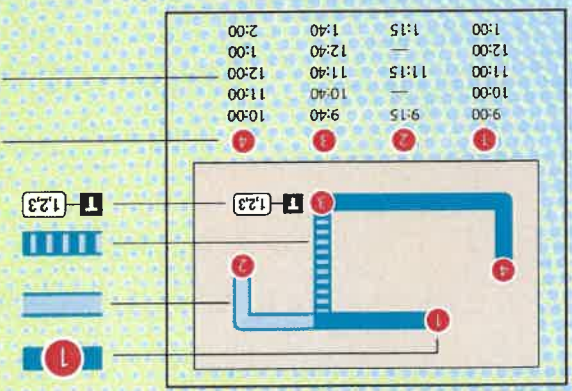

Instructions

- The bus stops at this location at listed times.
- Look for the column of times below the matching symbol in the schedule.
- Only certain trips operate along this portion of the route.
- See the schedule for trips that provide service here.
- The bus operates express along this portion of the route.
- Transfer point shows where this bus intersects with other routes that are available for transfer.
- The bus stops at the times listed below the numbered symbol.
- Light times are A.M.; bold times are P.M.
- The timetable shows when the bus is scheduled to depart.
- Actual departure times may vary and depend upon traffic and weather conditions.
- Arrive at the bus stop about 10 minutes early to avoid missing the bus.

MATA Fares

Adult Base Fare	$1.00
*Student Base Fare	$1.00
*Seniors/Disabled Base Fare	$0.50
MATAplus Base Fare	$2.00

MULTI-RIDE PASSES

Daily FastPass	$2.00
*Student Daily FastPass	$2.00
*Senior/Disabled Daily FastPass	$1.00

*MATA ID REQUIRED.

Seniors & people with disabilities must have a valid MATA ID for the reduced price.

Route schedules may be subject to change without notice.

MATA Information

Call Center & Customer Services

(901) 274 - MATA (6282)

Airways Transit Center

3033 Airways Boulevard

American Way Transit Center

3921 American Way

Hudson Transit Center

444 N. Main Street

MATA Administrative Offices

One Commerce Square Building
40 S. Main Street

MATA Operations Center

1370 Levee Road

Large print schedules are available upon request.
All buses are wheelchair accessible.

Visit us at: www.MATATransit.com

EFFECTIVE : 8/13/2023

ROUTE 57 Park

SERVING

- St. Francis Hospital
- Eastgate Shopping Center
- University of Memphis
- Park Ave Campus
- Park/Getwell Shopping Center
- Lamar/Airways Shopping Center
- Hudson Transit Center

(901) 274-6282
www.matatransit.com