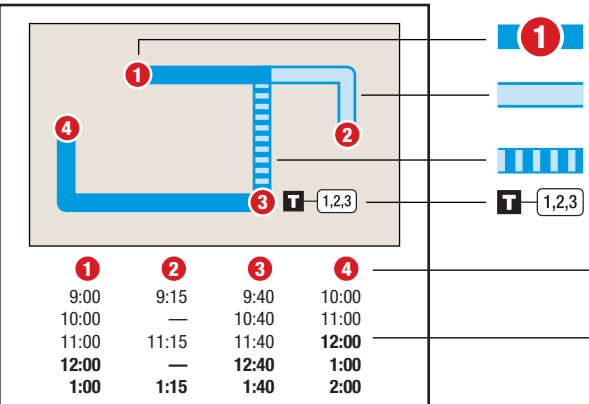

ROUTE

32

MATA

Hollywood & Hawkins Mill

SERVING

- Frayser Plaza
- Memphis Depot Business Park
- Christian Brothers University
- Board of Education
- Lamar/Airways Shopping Center
- Liberty Bowl Stadium
- Airways Transit Center

INSTRUCTIONS

The bus stops at this location at listed times.

Look for the column of times below the matching symbol in the schedule.

Only certain trips operate along this portion of the route.

See the schedule for trips that provide service here.

The bus operates express along this portion of the route.

Transfer point. Shows where this bus intersects with other routes that are available for transfer.

The bus stops at the times listed below the numbered symbol.