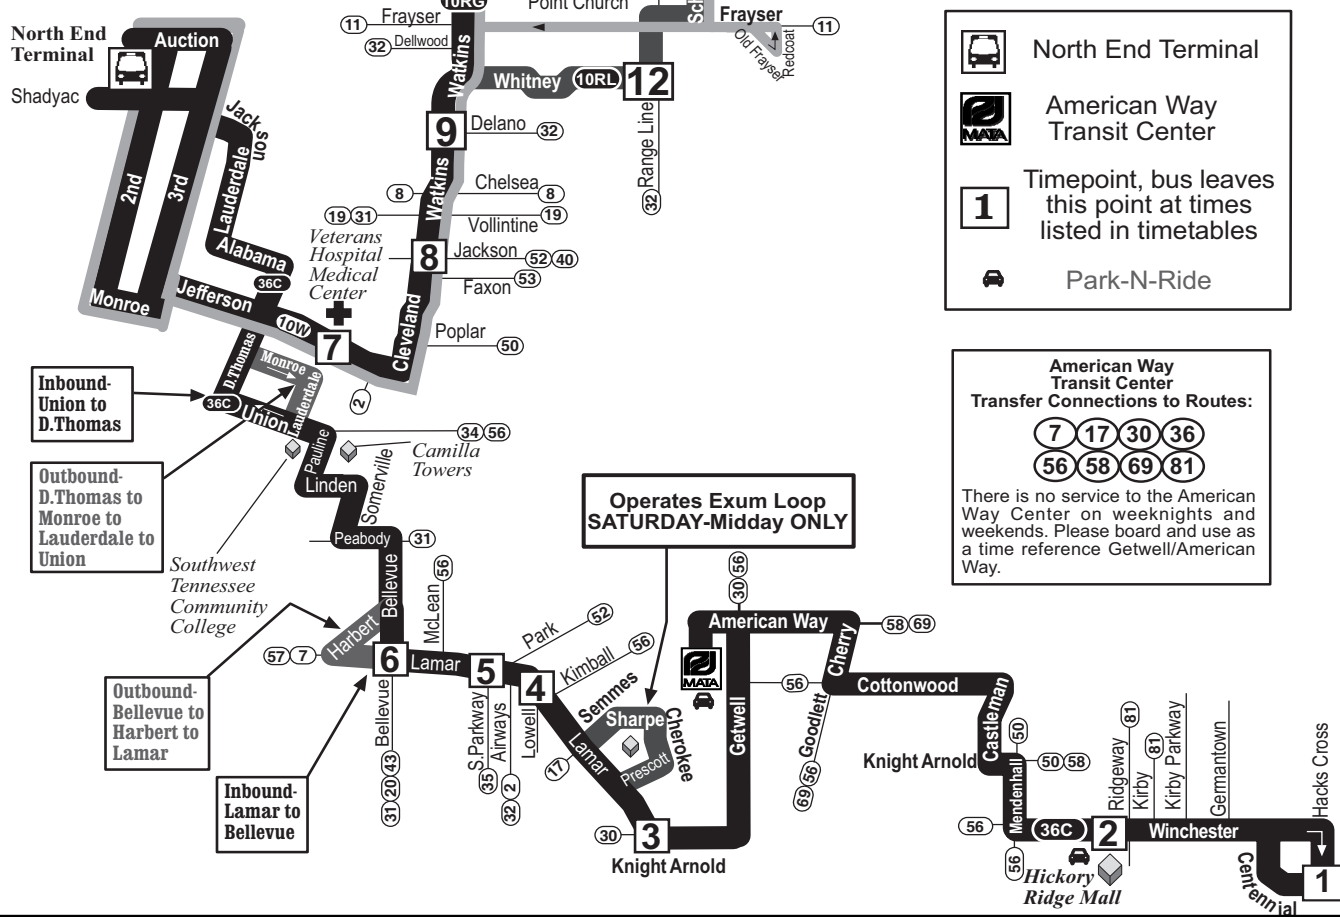

# 10 WATKINS / 36 LAMAR

**36 Lamar: NORTHBOUND:** Union-D.Thomas-Poplar-Lauderdale-Jackson-3rd-N.Parkway-NET

**36 Lamar: SOUTHBOUND:** NET-N.Parkway-3rd-Jackson-Lauderdale-Poplar-D.Thomas-Union

**10 Watkins: NORTHBOUND:** NET-Auction-2nd-Monroe-3rd-Jefferson

**10 Watkins: SOUTHBOUND:** Jefferson-3rd-Auction-NET

**Sunday & Night Loop**

- 10RG** Watkins - Ridgeway
- 10RL** Watkins - Rangeline
- 36C** Lamar - Cottonwood

**North End Terminal**

**American Way Transit Center**