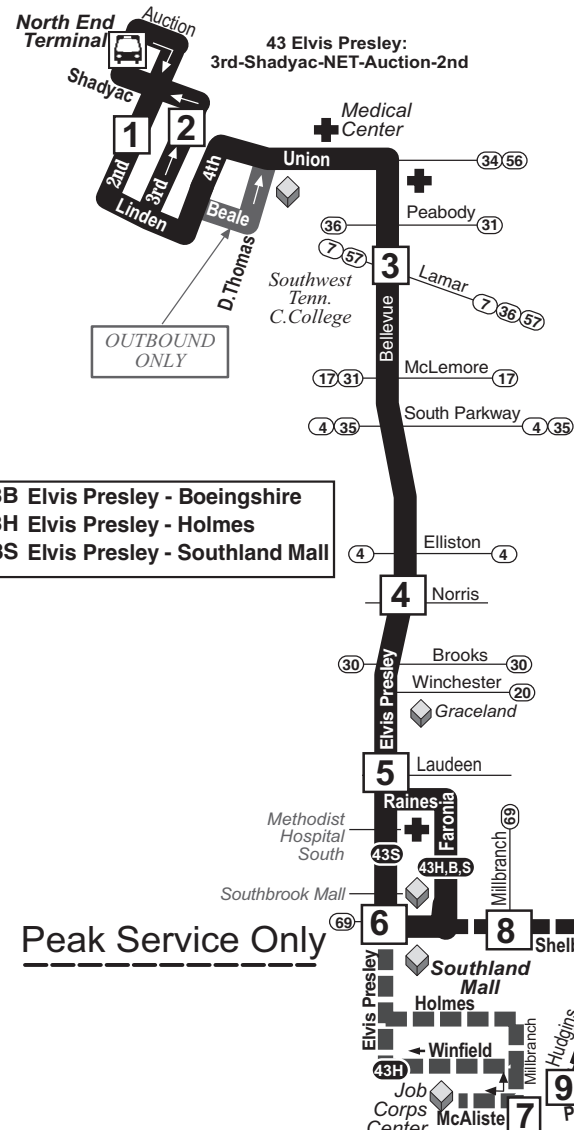

43 ELVIS PRESLEY-Boeingshire-Holmes-Southland Mall-Airways/Holmes

Monday thru Friday

DESTINATION SIGN: 43 Elvis Presley-Boeingshire-Holmes-Southland Mall-Airways/Holmes

Inbound to Downtown