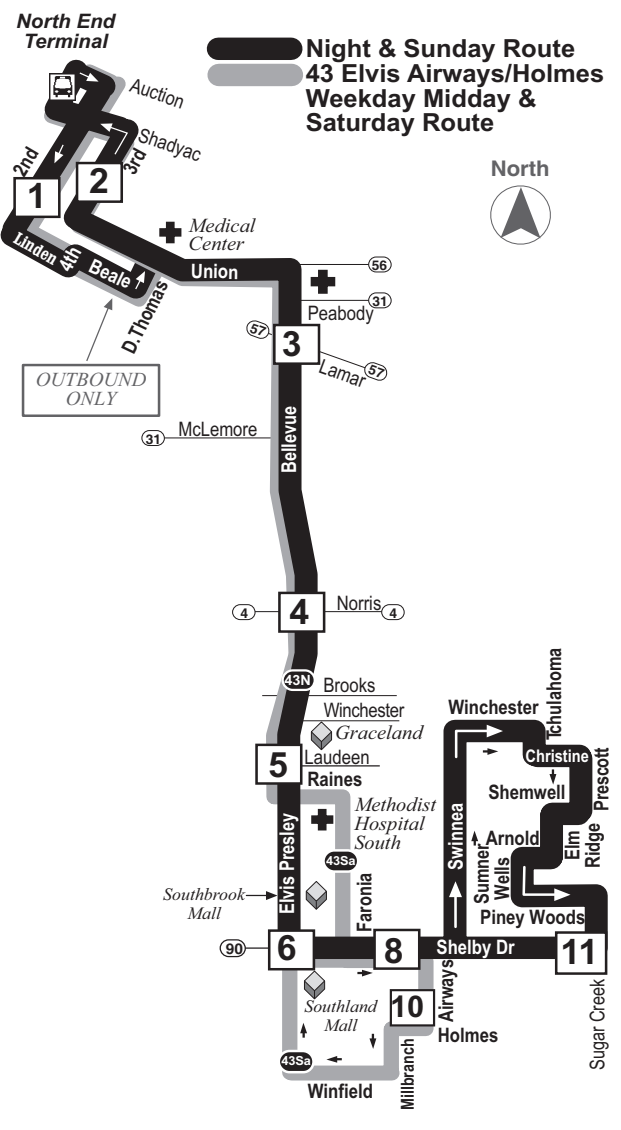

43 ELVIS PRESLEY-Boeingshire-Holmes-Southland Mall-Airways/Holmes

Monday thru Friday

DESTINATION SIGN: 43 Elvis Presley-Boeingshire-Holmes-Southland Mall-Airways/Holmes

Inbound to Downtown