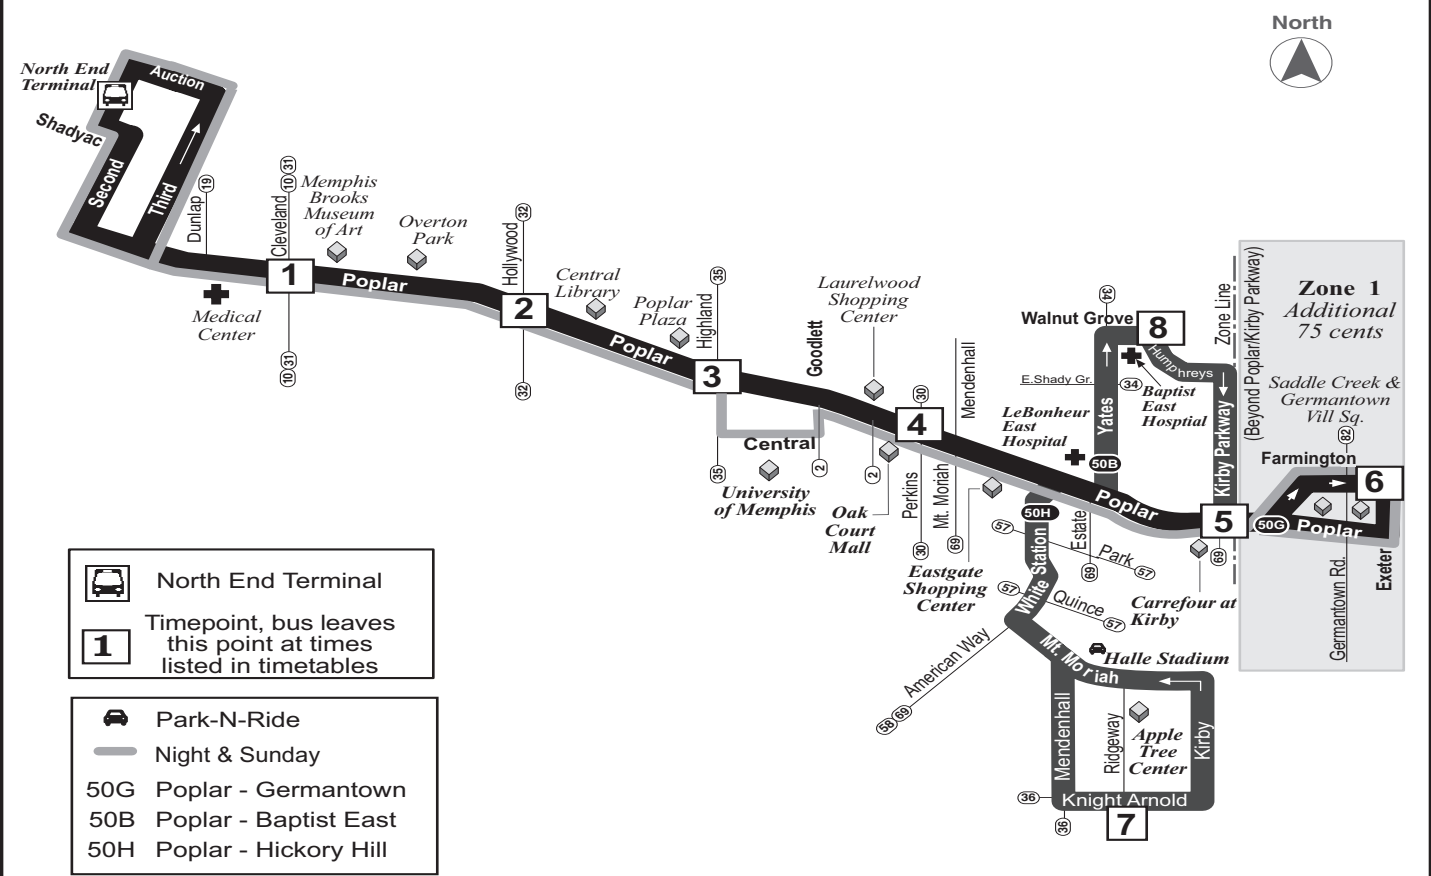

50 POPLAR

Monday thru Friday

DESTINATION SIGN: 50 Poplar-Germantown-Baptist East-Hickory Hill
Inbound to Downtown

	8	7	6	5	4	3	2	1	North End Terminal
	Bapti East	Hicky KAnld	Poplr Exter	Poplr Kirby	Poplr Perkn	Poplr Highl	Poplr Holly	Poplr Cleve	North Termi
			609a	612a	626a	633a	640a	648a	702a
		624a			644a	650a	658a	706a	721a
	647a		638a	645a	700a	706a	714a	722a	737a
		707a		701a	716a	722a	730a	738a	753a
	733a		731a	737a	751a	756a	804a	811a	825a
		755a		745a	759a	805a	813a	821a	835a
			808a	815a	820a	826a	834a	842a	857a
		908a	843a	850a	829a	835a	843a	851a	905a
					903a	909a	917a	924a	938a
					933a	939a	947a	955a	1010a
	948a		934a	941a	954a	1000a	1008a	1016a	1031a
		1013a		1002a	1015a	1021a	1029a	1037a	1052a
			1037a	1044a	1036a	1042a	1050a	1058a	1113a
	1051a			1057a	1103a	1111a	1119a	1119a	1134a
				1118a	1124a	1132a	1140a	1140a	1155a
		1116a		1139a	1145a	1153a	1201p	1201p	1216p
	1156a		1140a	1147a	1200p	1206p	1214p	1222p	1237p
		1219p		1210p	1223p	1229p	1237p	1245p	100p
			1246p	1253p	108p	114p	122p	130p	145p
	1259p			113p	126p	132p	140p	148p	203p
		122p	146p	153p	143p	149p	157p	206p	220p
					209p	216p	225p	234p	249p
					223p	238p	238p	247p	305p
	215p		254p	301p	300p	306p	314p	322p	337p
					316p	322p	330p	338p	353p
					322p	329p	337p	345p	400p
	319p	308p		333p	330p	336p	344p	352p	407p
			342p	349p	404p	410p	418p	426p	425p
	407p	355p		420p	420p	426p	434p	442p	441p
				421p	436p	442p	450p	458p	457p
			430p	437p	451p	457p	503p	511p	511p
	455p	443p		509p	524p	530p	538p	546p	524p
			512p	519p	534p	540p	548p	556p	538p
		531p			556p	602p	610p	618p	601p
	611p		559p	606p	621p	627p	635p	643p	611p
				625p	638p	644p	652p	700p	633p
			717p	724p	741p	747p	754p	802p	658p
NL				817p	824p	841p	847p	854p	715p
NL				917p	924p	941p	947p	954p	814p
NL				1017p	1024p	1041p	1047p	1054p	814p
NL									914p
									914p
									1014p
									1114p

ALL Weekday Trips Accessible

Weekday Bicycle Rack Accessible Trips

NL=Operate 50 Night Loop

Saturday

DESTINATION SIGN: 50 Poplar-Germantown-Baptist East

Inbound to Downtown

Outbound from Downtown