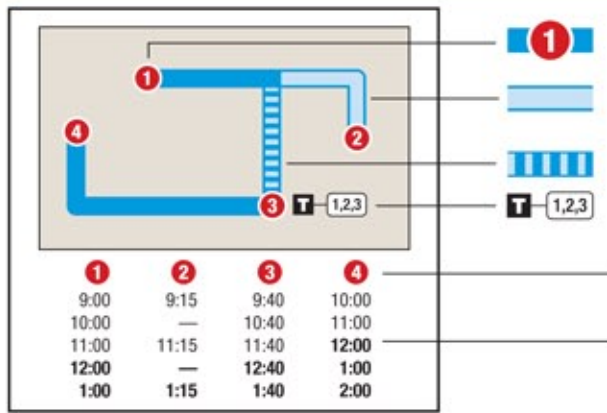

SATURDAY • INBOUND TO DOWNTOWN

	8 Alice Ave at Laramie St	● Does bus travel via Wellington or Waldorf?	6 Latham St at Waldorf Ave	5 Trigg Ave at Lauderdale St	4 Fourth St at Georgia Ave	3 Central Station	2 Front St at Jefferson Ave	1 North End Terminal
AM	6:48	Wellington	—	7:00	7:10	7:16	7:22	7:27
	8:09	Waldorf	8:21	—	8:31	8:37	8:43	8:48
	8:53	Wellington	—	9:05	9:15	9:21	9:27	9:32
	9:30	Waldorf	9:42	—	9:52	9:58	10:04	10:09
PM	10:14	Wellington	—	10:26	10:36	10:42	10:48	10:53
	10:51	Waldorf	11:03	—	11:13	11:19	11:25	11:30
	11:35	Wellington	—	11:47	11:57	12:03	12:09	12:14
	12:12	Waldorf	12:24	—	12:34	12:40	12:46	12:51
	12:56	Wellington	—	1:08	1:18	1:24	1:30	1:35
	1:33	Waldorf	1:45	—	1:55	2:01	2:07	2:12
	2:17	Wellington	—	2:29	2:39	2:45	2:51	2:56
	2:54	Waldorf	3:06	—	3:16	3:22	3:28	3:33
	3:38	Wellington	—	3:50	4:00	4:06	4:12	4:17
	4:15	Waldorf	4:27	—	4:37	4:43	4:49	4:54
	4:59	Wellington	—	5:11	5:21	5:27	5:33	5:38
	5:36	Waldorf	5:48	—	5:58	6:04	6:10	6:15

INSTRUCTIONS

- **1** The bus stops at this location at listed times. Look for the column of times below the matching symbol in the schedule.
- **2** Only certain trips operate along this portion of the route. See the schedule for trips that provide service here.
- **3** The bus operates express along this portion of the route.
- **1,2,3** Transfer point. Shows where this bus intersects with other routes that are available for transfer.
- **1** The bus stops at the times listed below the numbered symbol. Light times are A.M.; bold times are P.M.
- **2** The timetable shows when the bus is scheduled to depart. Actual departure times may vary and depend upon traffic and weather conditions. Arrive at the bus stop about 5 minutes early to avoid missing the bus.

MATA FARES

EFFECTIVE: DECEMBER 4, 2011

BASE FARES	
Adult Base Fare.....	$1.75
*City Student Base Fare.....	$1.35
*County Student Base Fare.....	$1.55
*Seniors & Individuals w/Disabilities.....	$0.85
Express Base Fare.....	$2.35
* MATA ID REQUIRED.	

ZONE 1 FARE
Base Fare Plus Additional Zone Fare ..... + $0.85
(See Route Map for Zone Boundaries)

MULTI-RIDE PASSES

Daily FastPass.....	$3.50
7-Day FastPass.....	$16.00
31-Day FastPass.....	$50.00
31-Day Express FastPass.....	$60.00
*Student Daily FastPass.....	$2.75
*Student 7-Day FastPass.....	$13.00
*Student 31-Day FastPass.....	$40.00
Senior/Disabled Daily FastPass.....	$1.75
*Senior/Disabled 7-Day FastPass.....	$8.00
*Senior/Disabled 31-Day FastPass.....	$25.00
*Senior/Disabled 31-Day Express FastPass.....	$30.00

* MATA ID REQUIRED. Students in grades 1-12, seniors and people with disabilities must have a valid MATA ID to receive the FastPass at a reduced price. Two forms of identification must be presented to obtain ID at MATAs Customer Service Center. (A Medicare card is a valid form of identification.)

Route schedules may be subject to change without notice.

MATA INFORMATION

- **Airways Transit Center**..... 3033 Airways Boulevard
- **American Way Transit Center**..... (901) 722-0322
- 3921 American Way..... (901) 722-0322
- **North End Terminal**..... (901) 523-8134
- 444 N. Main Street..... (901) 523-8134
- **MATA Administrative Offices**
- 1370 Levee Road..... (901) 722-7100
- Route and Schedule Information..... (901) 274-6282
- Lost and Found..... (901) 523-8134
- Comments, Compliments, Complaints..... (901) 522-9175
- Main Street Trolley..... (901) 577-2640
- MATApus Information..... (901) 722-7171
- TTY Hearing and Speech Impaired..... (901) 523-2817

Large print schedules are available upon request.

Visit us at: www.matatransit.com

ROUTE

13

MATA

Lauderdale