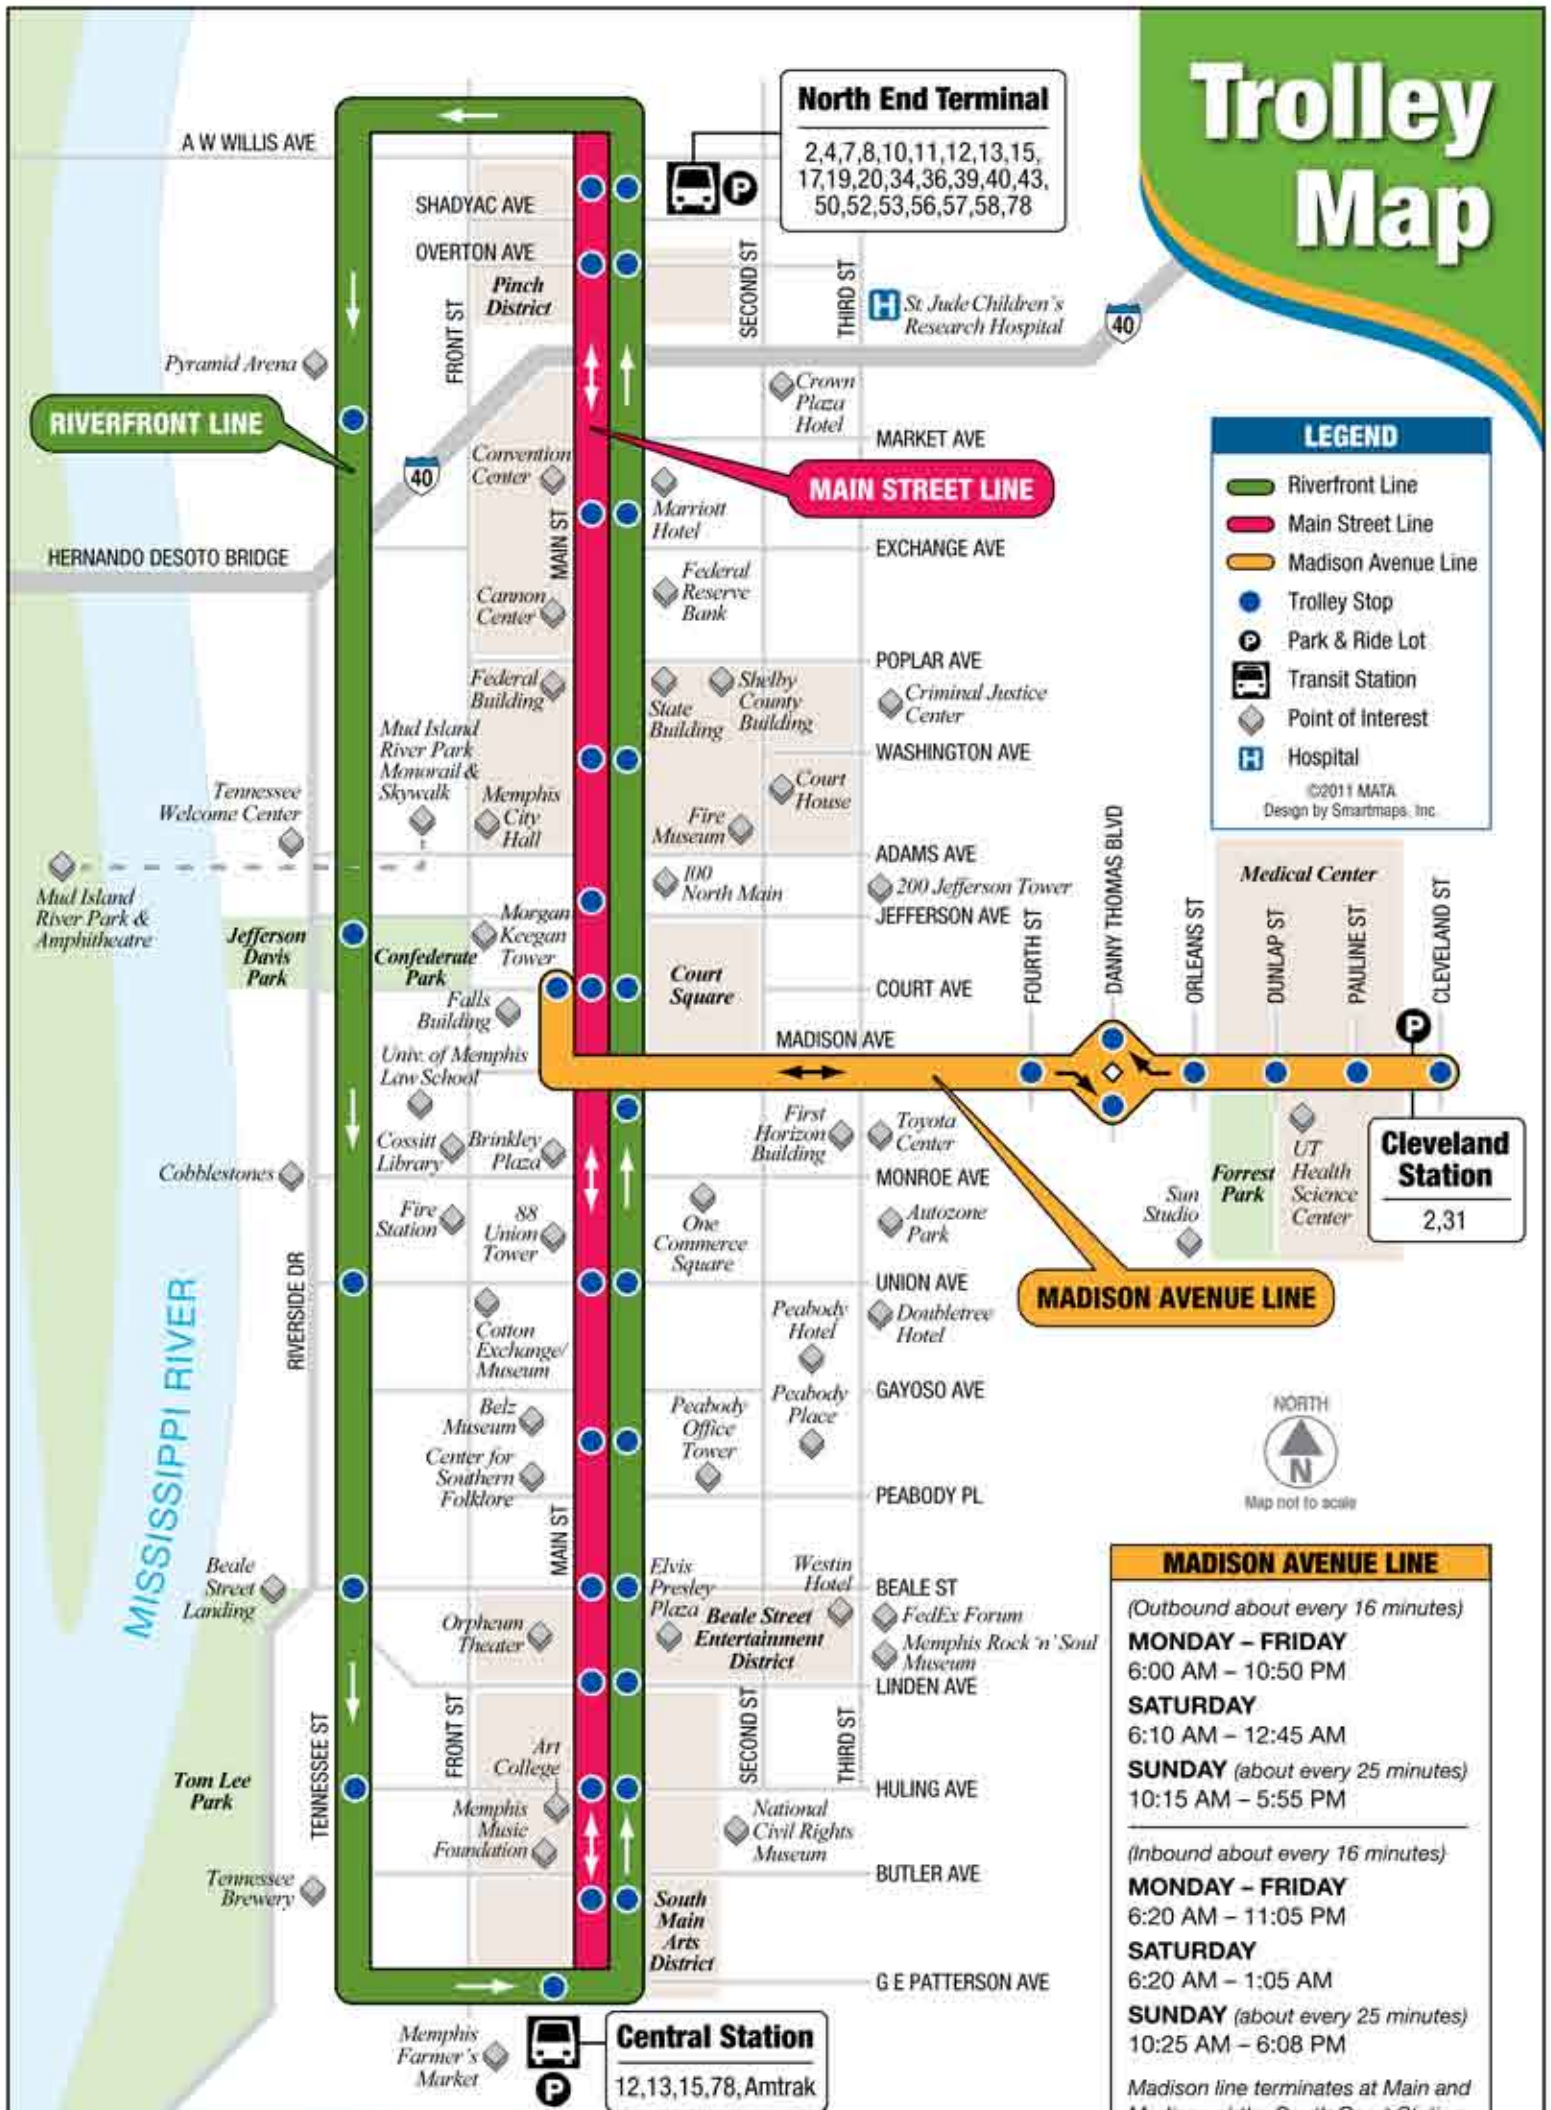

Trolley Map

North End Terminal
 2,4,7,8,10,11,12,13,15,
 17,19,20,34,36,39,40,43,
 50,52,53,56,57,58,78

LEGEND

- █ Riverfront Line
- █ Main Street Line
- █ Madison Avenue Line
- Trolley Stop
- P Park & Ride Lot
- 🚊 Transit Station
- 📍 Point of Interest
- H Hospital

©2011 MATA
 Design by Smartmaps, Inc.

Cleveland Station
 2,31

MADISON AVENUE LINE

(Outbound about every 16 minutes)
MONDAY – FRIDAY
 6:00 AM – 10:50 PM
SATURDAY
 6:10 AM – 12:45 AM
SUNDAY (about every 25 minutes)
 10:15 AM – 5:55 PM

(Inbound about every 16 minutes)
MONDAY – FRIDAY
 6:20 AM – 11:05 PM
SATURDAY
 6:20 AM – 1:05 AM
SUNDAY (about every 25 minutes)
 10:25 AM – 6:08 PM

Madison line terminates at Main and Madison at the South Court Station.

RIVERFRONT LINE

(About every 13 minutes)
MONDAY – THURSDAY
 9:15 AM – 11:00 PM
FRIDAY
 9:15 AM – 12:30 AM
SATURDAY
 9:00 AM – 12:45 AM
SUNDAY
 10:00 AM – 6:00 PM

Trolley travels in a counter-clockwise loop Southbound only along the Riverfront and Northbound only on Main Street.