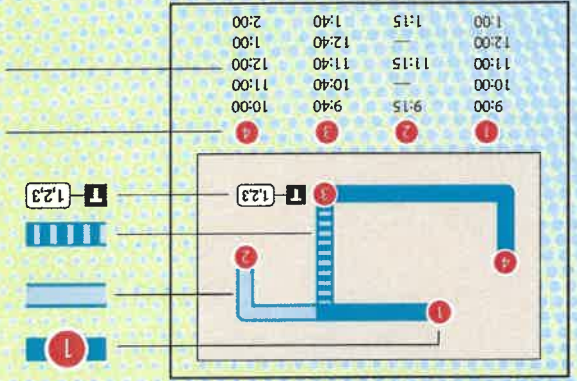

SATURDAY • INBOUND TO DOWNTOWN

	8	7	5	4	3	2	1
	Airways Transit Center	Alcy Rd at Ketchum	Mallory Ave at Benton St	Florida St at Mallory Ave	Florida St at South Pkwy	Front St at GE Patterson	Hudson Transit Center
AM	9:10	9:18	9:27	9:32	9:42	9:48	9:59
	11:10	11:18	11:27	11:32	11:42	11:48	11:59
PM	1:10	1:18	1:27	1:32	1:42	1:48	1:59
	3:10	3:18	3:27	3:32	3:42	3:48	3:59
	5:10	5:18	5:27	5:32	5:42	5:48	5:59

Instructions

- The bus stops at this location at listed times.
- Look for the column of times below the matching symbol in the schedule.
- Only certain trips operate along this portion of the route.
- See the schedule for trips that provide service here.
- The bus operates express along this portion of the route.
- Transfer point shows where this bus intersects with other routes that are available for transfer.
- The bus stops at the times listed below the numbered symbol.
- Light times are A.M.; bold times are P.M.
- The timetable shows when the bus is scheduled to depart.
- Actual departure times may vary and depend upon traffic and weather conditions.
- Arrive at the bus stop about 10 minutes early to avoid missing the bus.