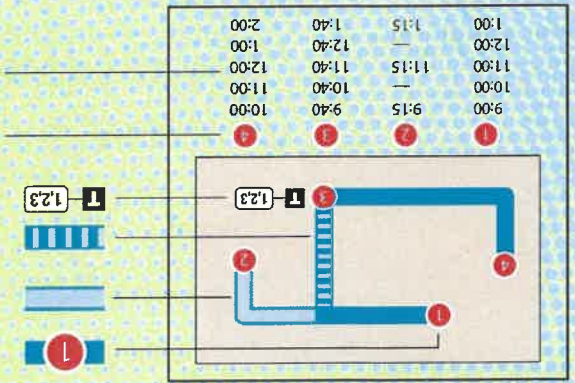

Instructions

- The bus stops at this location at listed times.
- Look for the column of times below the matching symbol in the schedule.
- Only certain trips operate along this portion of the route.
- See the schedule for trips that provide service here.
- The bus operates express along this portion of the route.
- Transfer point shows where this bus intersects with other routes that are available for transfer.
- The bus stops at the times listed below the numbered symbol.
- Light times are A.M.; bold times are P.M.
- The timetable shows when the bus is scheduled to depart.
- Actual departure times may vary and depend upon traffic and weather conditions.
- Arrive at the bus stop about 10 minutes early to avoid missing the bus.

MATA Fares

Adult Base Fare	$1.00
*Student Base Fare	$1.00
*Seniors/Disabled Base Fare	$0.50
MATAplus Base Fare	$2.00

MULTI-RIDE PASSES

Daily FastPass	$2.00
*Student Daily FastPass	$2.00
*Senior/Disabled Daily FastPass	$1.00

*MATA ID REQUIRED.

Seniors & people with disabilities must have a valid MATA ID for the reduced price.

Route schedules may be subject to change without notice.

MATA Information

Call Center & Customer Services
(901) 274 - MATA (6282)

Airways Transit Center
3033 Airways Boulevard

American Way Transit Center
3921 American Way

Hudson Transit Center
444 N. Main Street

MATA Administrative Offices
One Commerce Square Building
40 S. Main Street

MATA Operations Center
1370 Levee Road

Large print schedules are available upon request.
All buses are wheelchair accessible.

Visit us at : www.MATATransit.com

EFFECTIVE : 8/13/2023

ROUTE 19

Vollintine

SERVING

- Wolfchase Galleria
- IKEA
- Southwest Tennessee Community College
- Perimeter Mall
- Downtown Memphis
- Hudson Transit Center

(901) 274-6282
www.matatransit.com