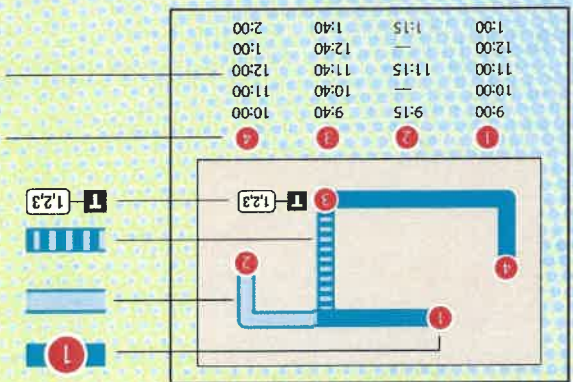

Hudson Transit Center
444 N. Main Street

MATA Administrative Offices
One Commerce Square Building
40 S. Main Street

MATA Operations Center
1370 Levee Road

Large print schedules are available upon request.
All buses are wheelchair accessible.

Visit us at : www.MATAtransit.com

- The bus stops at this location at listed times.
- Look for the column of times below the matching symbol in the schedule.
- Only certain trips operate along this portion of the route.
- See the schedule for trips that provide service here.
- The bus operates express along this portion of the route.
- Transfer point shows where this bus intersects with other routes that are available for transfer.
- The bus stops at the times listed below the numbered symbol.
- Light times are A.M.; bold times are P.M.
- The timetable shows when the bus is scheduled to depart.
- Actual departure times may vary and depend upon traffic and weather conditions.
- Arrive at the bus stop about 10 minutes early to avoid missing the bus.