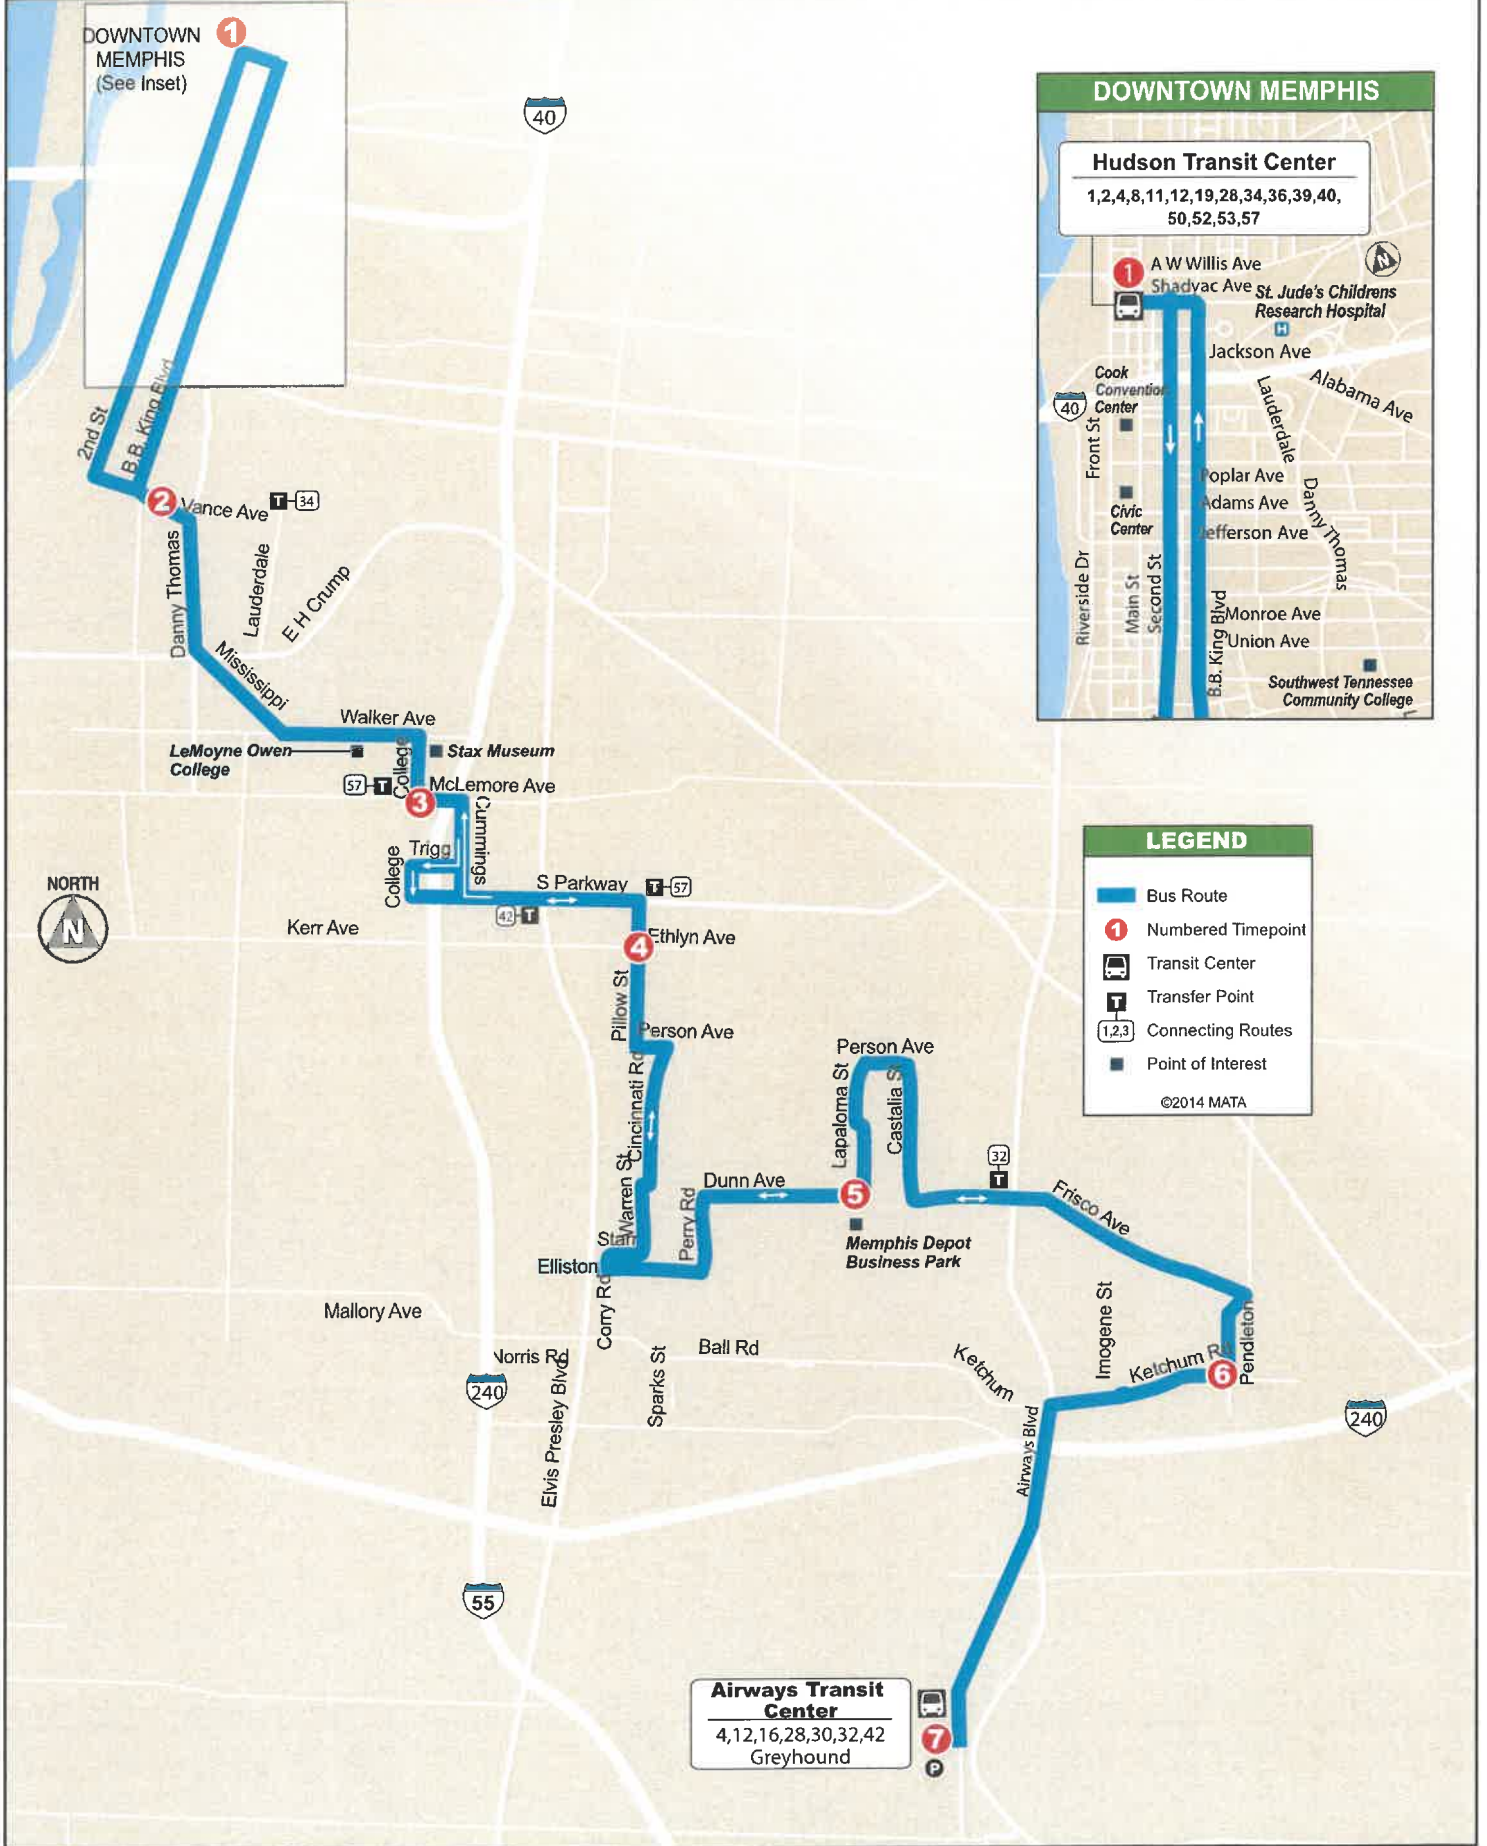

Route 4

Walker

MONDAY – FRIDAY • OUTBOUND FROM DOWNTOWN

	1	2	3	4	5	6	7
	Hudson Transit Center	Vance Ave at 4th St	McLemore Ave at College St	Pillow St at Ethlyn Ave	Lapaloma St at Dunn Ave	Ketchum Rd at Pendleton St	Airways Transit Center
AM	4:15	4:26	4:34	4:42	4:51	5:00	5:07
	5:15	5:26	5:34	5:42	5:51	6:00	6:07
	6:15	6:26	6:34	6:42	6:51	7:00	7:07
	7:15	7:26	7:34	7:42	7:51	8:00	8:07
	8:15	8:26	8:34	8:42	8:51	9:00	9:07
	9:15	9:26	9:34	9:42	9:51	10:00	10:07
	10:15	10:26	10:34	10:42	10:51	11:00	11:07
	11:15	11:26	11:34	11:42	11:51	12:00	12:07
PM	12:15	12:26	12:34	12:42	12:51	1:00	1:07
	1:15	1:26	1:34	1:42	1:51	2:00	2:07
	2:15	2:26	2:34	2:42	2:51	3:00	3:07
	3:15	3:26	3:34	3:42	3:51	4:00	4:07
	4:15	4:26	4:34	4:42	4:51	5:00	5:07
	5:15	5:26	5:34	5:42	5:51	6:00	6:07

SATURDAY AND SUNDAY • OUTBOUND FROM DOWNTOWN

	1 Hudson Transit Center	2 Vance at 4th St	3 McLemore at College	4 Pillow at Ethlyn	5 Lapaloma at Dunn	6 Ketchum at Pendleton	7 Airways Transit Center
AM	8:15	8:26	8:34	8:42	8:51	9:00	9:07
	9:15	9:26	9:34	9:42	9:51	10:00	10:07
	10:15	10:26	10:34	10:42	10:51	11:00	11:07
	11:15	11:26	11:34	11:42	11:51	12:00	12:07
PM	12:15	12:26	12:34	12:42	12:51	1:00	1:07
	1:15	1:26	1:34	1:42	1:51	2:00	2:07
	2:15	2:26	2:34	2:42	2:51	3:00	3:07
	3:15	3:26	3:34	3:42	3:51	4:00	4:07
	4:15	4:26	4:34	4:42	4:51	5:00	5:07
	5:15	5:26	5:34	5:42	5:51	6:00	6:07

SATURDAY AND SUNDAY • INBOUND TO DOWNTOWN

	7 Airways Transit Center	6 Ketchum at Pendleton	5 Lapaloma at Dunn	4 Pillow at Ethlyn	3 McLemore at College	2 Vance at 4th St	1 Hudson Transit Center
AM	9:13	9:21	9:31	9:40	9:47	9:55	10:05
	10:13	10:21	10:31	10:40	10:47	10:55	11:05
	11:13	11:21	11:31	11:40	11:47	11:55	12:05
PM	12:13	12:21	12:31	12:40	12:47	12:55	1:05
	1:13	1:21	1:31	1:40	1:47	1:55	2:05
	2:13	2:21	2:31	2:40	2:47	2:55	3:05
	3:13	3:21	3:31	3:40	3:47	3:55	4:05
	4:13	4:21	4:31	4:40	4:47	4:55	5:05