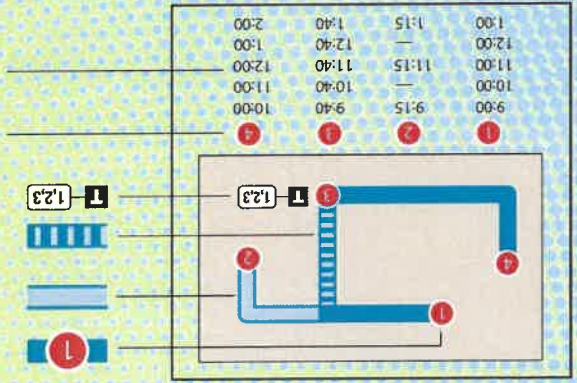

Airways Transit Center
3033 Airways Boulevard

American Way Transit Center
3921 American Way

Hudson Transit Center
444 N. Main Street

MATA Administrative Offices
One Commerce Square Building
40 S. Main Street

MATA Operations Center
1370 Levee Road

Large print schedules are available upon request.
All buses are wheelchair accessible.

Visit us at : www.MATATransit.com

Instructions

- The bus stops at this location at listed times.
- Look for the column of times below the matching symbol in the schedule.
- Only certain trips operate along this portion of the route.
- See the schedule for trips that provide service here.
- The bus operates express along this portion of the route.
- Transfer point shows where this bus intersects with other routes that are available for transfer.
- The bus stops at the times listed below the numbered symbol.
- Light times are A.M.; bold times are P.M.
- The timetable shows when the bus is scheduled to depart.
- Actual departure times may vary and depend upon traffic and weather conditions.
- Arrive at the bus stop about 10 minutes early to avoid missing the bus.