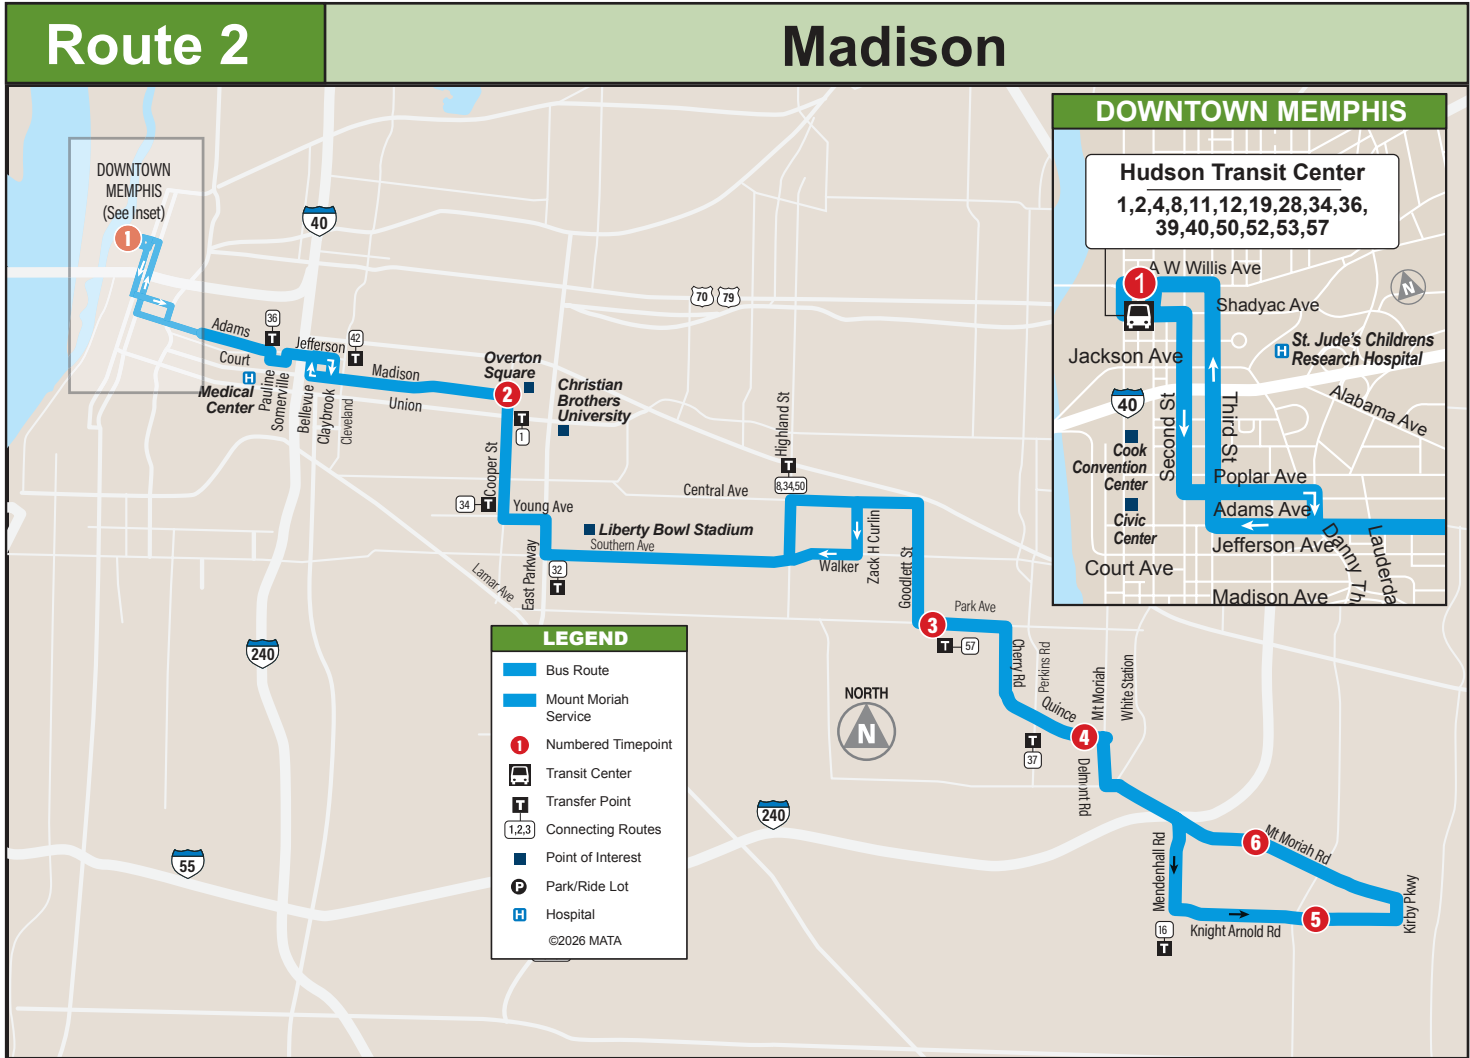

2

Madison

With service to

- BINGHAMPTON
- POPULAR PLAZA SHOPPING CENTER
- BENJAMIN L. HOOKS CENTRAL LIBRARY
- BOARD OF EDUCATION
- CHRISTIAN BROTHERS UNIVERSITY
- MEDICAL CENTER
- HUDSON TRANSIT CENTER

Effective 5/17/2026

matatransit.com
901.274.MATA

MATA FARES

Adult Base Fare.....	$1.00
Student Base Fare.....	$1.00
Seniors/Disabled Base Fare.....	$0.50
MATAplus Base Fare.....	$2.00
Daily FastPass.....	$2.00
Student Daily FastPass.....	$2.00
Seniors/Disabled Daily FastPass.....	$0.50

*MATA ID REQUIRED.

Seniors & people with disabilities must have a valid MATA ID for the reduced price.

Route schedules may be subject to change without notice.

MATA INFORMATION

Call Center & Customer Services
901.274.6282

Airways Transit Center
3033 Airways Boulevard

American Way Transit Center
3921 American Way

Hudson Transit Center
444 N. Main Street

MATA Administrative Offices
40 S. Main Street

MATA Operations Center
1370 Levee Rd

All buses are wheelchair accessible.

Route 2

Madison