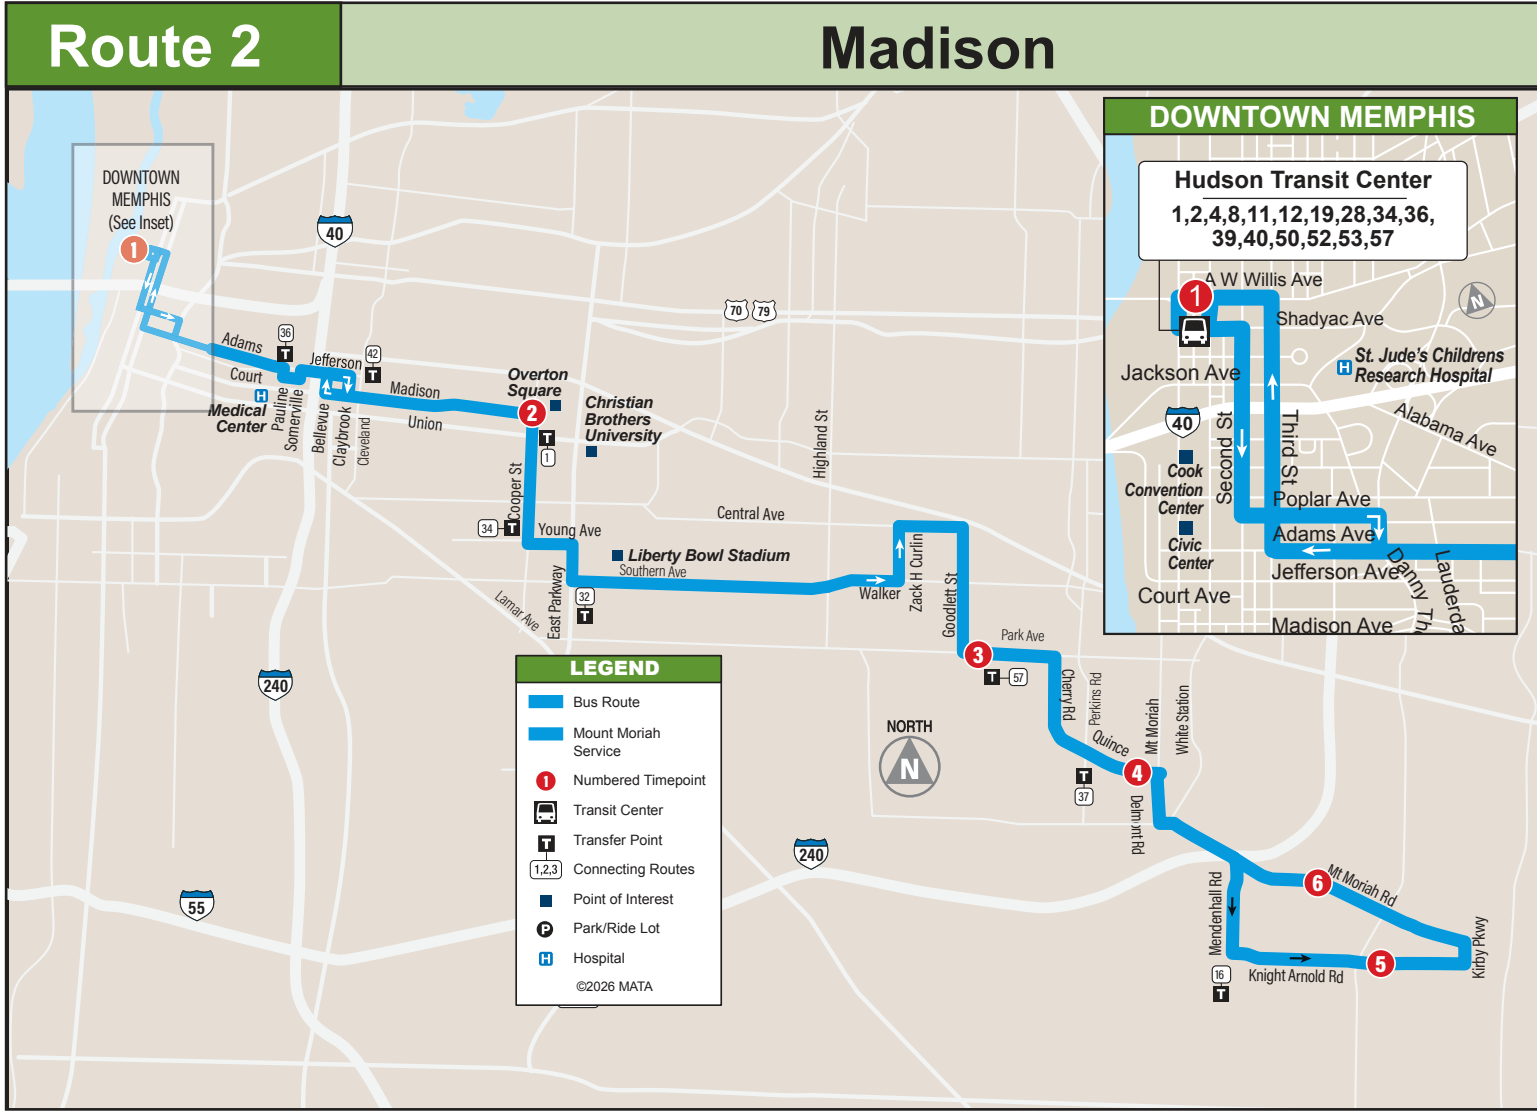

2

Madison

With service to

- BINGHAMPTON
- POPULAR PLAZA SHOPPING CENTER
- BENJAMIN L. HOOKS CENTRAL LIBRARY
- BOARD OF EDUCATION
- CHRISTIAN BROTHERS UNIVERSITY
- MEDICAL CENTER
- HUDSON TRANSIT CENTER

MATA FARES

Adult Base Fare.....	$1.00
Student Base Fare.....	$1.00
Seniors/Disabled Base Fare.....	$0.50
MATAplus Base Fare.....	$2.00
Daily FastPass.....	$2.00
Student Daily FastPass.....	$2.00
Seniors/Disabled Daily FastPass.....	$0.50

*MATA ID REQUIRED.

Seniors & people with disabilities must have a valid MATA ID for the reduced price.

Route schedules may be subject to change without notice.

MATA INFORMATION

Call Center & Customer Services
901.274.6282

Airways Transit Center
3033 Airways Boulevard

American Way Transit Center
3921 American Way

Hudson Transit Center
444 N. Main Street

MATA Administrative Offices
40 S. Main Street

MATA Operations Center
1370 Levee Rd

All buses are wheelchair accessible.

Effective 5/17/2026

matatransit.com
901.274.MATA

Route 2

Madison