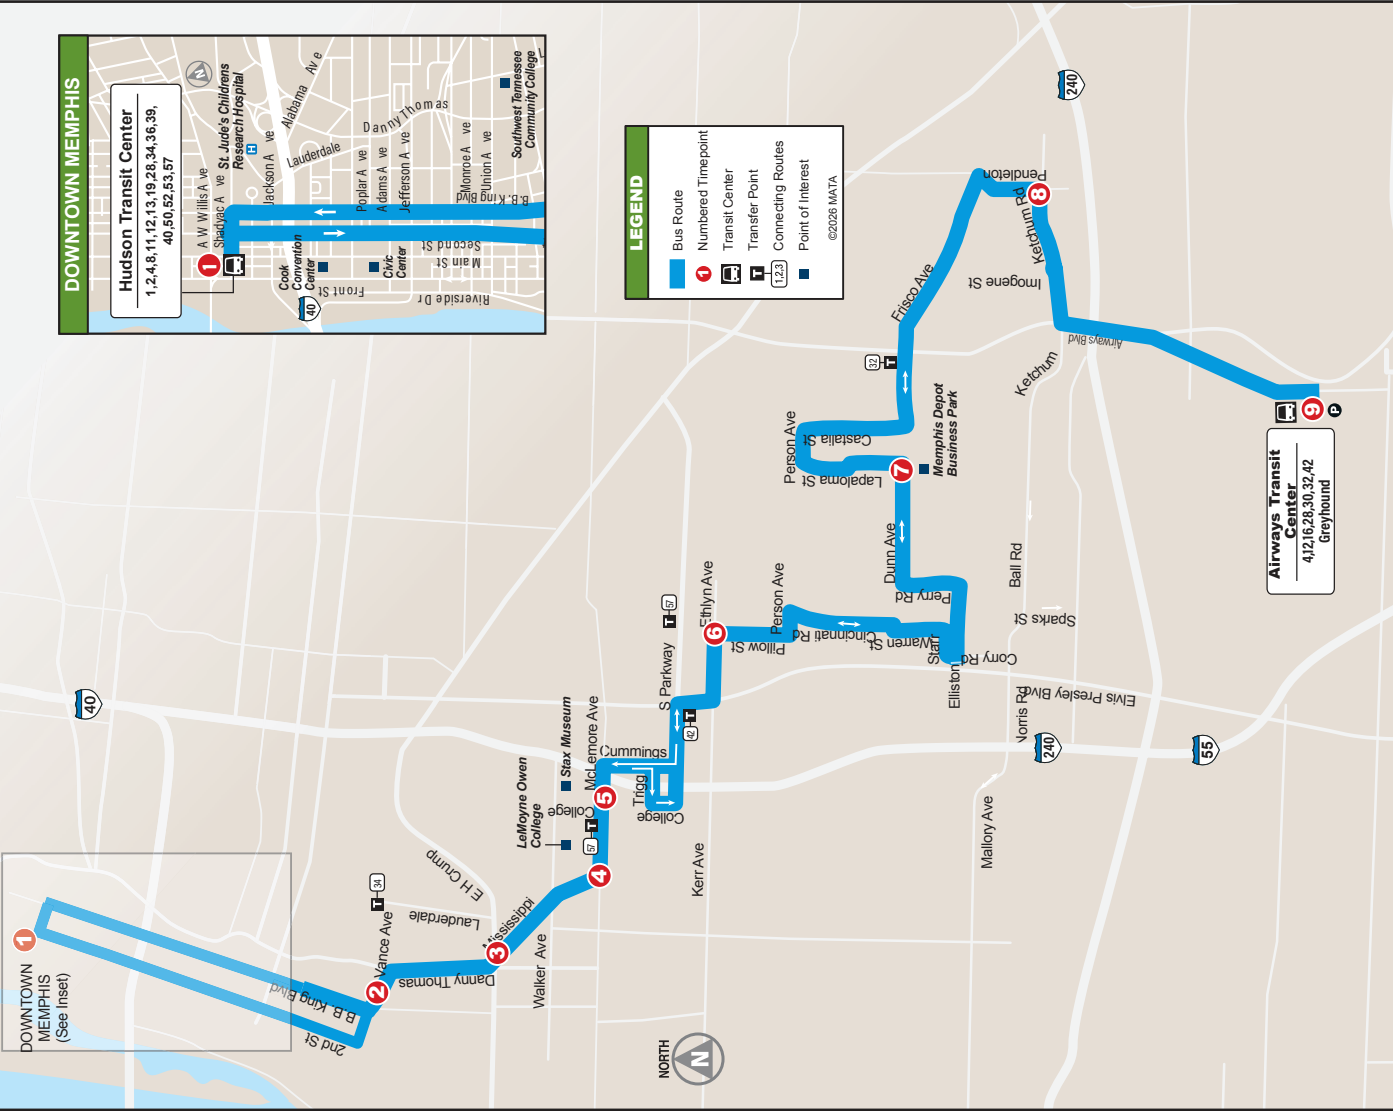

Route 4

Walker

MATA FARES

Adult Base Fare.....	$1.00
Student Base Fare.....	$1.00
Seniors/Disabled Base Fare.....	$0.50
MATAplus Base Fare.....	$2.00
Daily FastPass.....	$2.00
Student Daily FastPass.....	$2.00
Seniors/Disabled Daily FastPass.....	$0.50

*MATA ID REQUIRED.

Seniors & people with disabilities must have a valid MATA ID for the reduced price.

Route schedules may be subject to change without notice.

MATA INFORMATION

Call Center & Customer Services
901.274.6282

Airways Transit Center
3033 Airways Boulevard

American Way Transit Center
3921 American Way

Hudson Transit Center
444 N. Main Street

MATA Administrative Offices
40 S. Main Street

MATA Operations Center
1370 Levee Rd

All buses are wheelchair accessible.

4

Walker

With service to

- LEMOYNE-OWEN COLLEGE
- STAX MUSIUEM
- MEMPHIS DEPOT BUSINESS PARK
- AIRWAYS TRANSIT CENTER
- HUDSON TRANSIT CENTER

Effective 5/17/2026