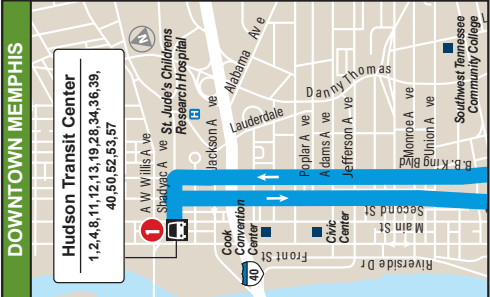

Route 4

Walker

MATA FARES

Adult Base Fare.....	$1.00
Student Base Fare.....	$1.00
Seniors/Disabled Base Fare.....	$0.50
MATAplus Base Fare.....	$2.00
Daily FastPass.....	$2.00
Student Daily FastPass.....	$2.00
Seniors/Disabled Daily FastPass.....	$0.50

*MATA ID REQUIRED.

Seniors & people with disabilities must have a valid MATA ID for the reduced price.

Route schedules may be subject to change without notice.

MATA INFORMATION

Call Center & Customer Services
901.274.6282

Airways Transit Center
3033 Airways Boulevard

American Way Transit Center
3921 American Way

Hudson Transit Center
444 N. Main Street

MATA Administrative Offices
40 S. Main Street

MATA Operations Center
1370 Levee Rd

All buses are wheelchair accessible.

4

Walker

With service to

- LEMOYNE-OWEN COLLEGE
- STAX MUSIUEM
- MEMPHIS DEPOT BUSINESS PARK
- AIRWAYS TRANSIT CENTER
- HUDSON TRANSIT CENTER

Effective 5/17/2026