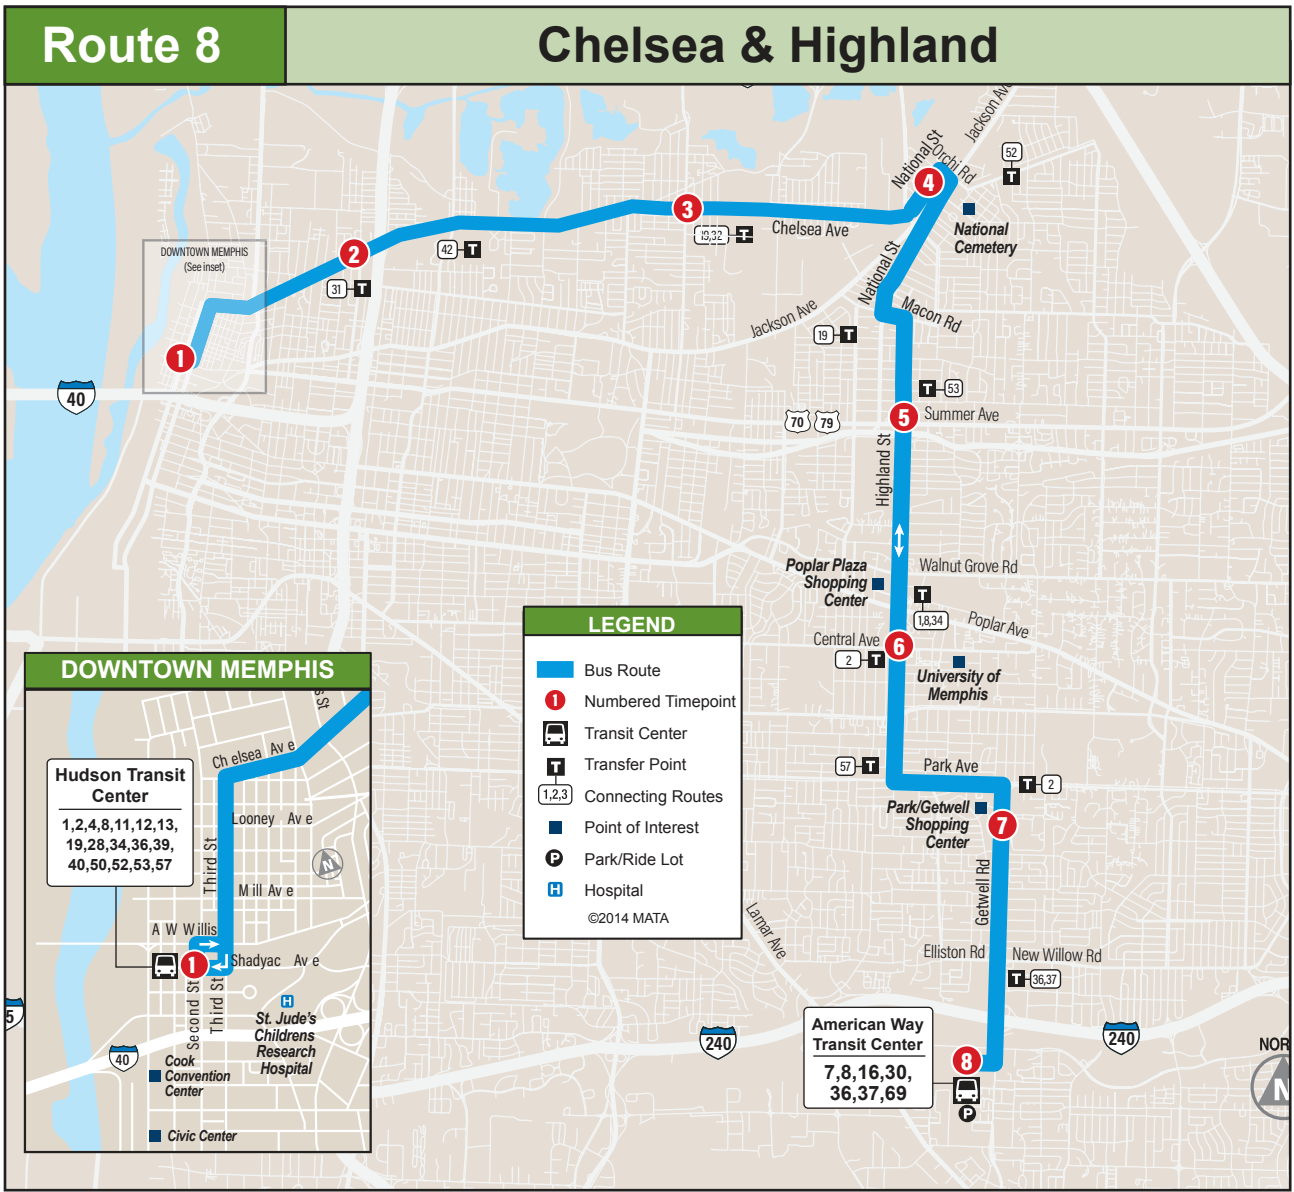

All buses are wheelchair accessible.

Weekday Día laborable

Route 8

Outbound saliente

Inbound hacia el centro

1	2	3	4	5	6	7	8	8	7	6	5	4	3	2	1
Hudson Transit Center	Chelsea Ave at Breedlove St	Chelsea Ave at Hollywood St	National St at Kruger Rd	Summer Ave at Highland St	Highland St at Central Ave	Getwell Rd at Park Ave	American Way Transit Center	American Way Transit Center	Getwell Rd at Park Ave	Highland St at Central Ave	Summer Ave at National St	National St at Kruger Rd	Chelsea Ave at Hollywood St	Chelsea Ave at Breedlove St	Hudson Transit Center
05:15a	05:22a	05:31a	05:38a	05:46a	05:52a	05:59a	06:07a	05:15a	05:23a	05:30a	05:36a	05:44a	05:51a	06:00a	06:07a
06:15a	06:22a	06:31a	06:38a	06:46a	06:52a	06:59a	07:07a	06:15a	06:23a	06:30a	06:36a	06:44a	06:51a	07:00a	07:07a
07:15a	07:22a	07:31a	07:38a	07:46a	07:52a	07:59a	08:07a	07:15a	07:23a	07:30a	07:36a	07:44a	07:51a	08:00a	08:07a
08:15a	08:22a	08:31a	08:38a	08:46a	08:52a	08:59a	09:07a	08:15a	08:23a	08:30a	08:36a	08:44a	08:51a	09:00a	09:07a
09:15a	09:22a	09:31a	09:38a	09:46a	09:52a	09:59a	10:07a	09:15a	09:23a	09:30a	09:36a	09:44a	09:51a	10:00a	10:07a
10:15a	10:22a	10:31a	10:38a	10:46a	10:52a	10:59a	11:07a	10:15a	10:23a	10:30a	10:36a	10:44a	10:51a	11:00a	11:07a
11:15a	11:22a	11:31a	11:38a	11:46a	11:52a	11:59a	12:07p	11:15a	11:23a	11:30a	11:36a	11:44a	11:51a	12:00p	12:07p
12:15p	12:22p	12:31p	12:38p	12:46p	12:52p	12:59p	01:07p	12:15p	12:23p	12:30p	12:36p	12:44p	12:51p	01:00p	01:07p
01:15p	01:22p	01:31p	01:38p	01:46p	01:52p	01:59p	02:07p	01:15p	01:23p	01:30p	01:36p	01:44p	01:51p	02:00p	02:07p
02:15p	02:22p	02:31p	02:38p	02:46p	02:52p	02:59p	03:07p	02:15p	02:23p	02:30p	02:36p	02:44p	02:51p	03:00p	03:07p
03:15p	03:22p	03:31p	03:38p	03:46p	03:52p	03:59p	04:07p	03:15p	03:23p	03:30p	03:36p	03:44p	03:51p	04:00p	04:07p
04:15p	04:22p	04:31p	04:38p	04:46p	04:52p	04:59p	05:07p	04:15p	04:23p	04:30p	04:36p	04:44p	04:51p	05:00p	05:07p
05:15p	05:22p	05:31p	05:38p	05:46p	05:52p	05:59p	06:07p	05:15p	05:23p	05:30p	05:36p	05:44p	05:51p	06:00p	06:07p
06:15p	06:22p	06:31p	06:38p	06:46p	06:52p	06:59p	07:07p	06:15p	06:23p	06:30p	06:36p	06:44p	06:51p	07:00p	07:07p
07:15p	07:22p	07:31p	07:38p	07:46p	07:52p	07:59p	08:07p	07:15p	07:23p	07:30p	07:36p	07:44p	07:51p	08:00p	08:07p
08:15p	08:22p	08:31p	08:38p	08:46p	08:52p	08:59p	09:07p	08:15p	08:23p	08:30p	08:36p	08:44p	08:51p	09:00p	09:07p
09:15p	09:22p	09:31p	09:38p	09:46p	09:52p	09:59p	10:07p	09:15p	09:23p	09:30p	09:36p	09:44p	09:51p	10:00p	10:07p