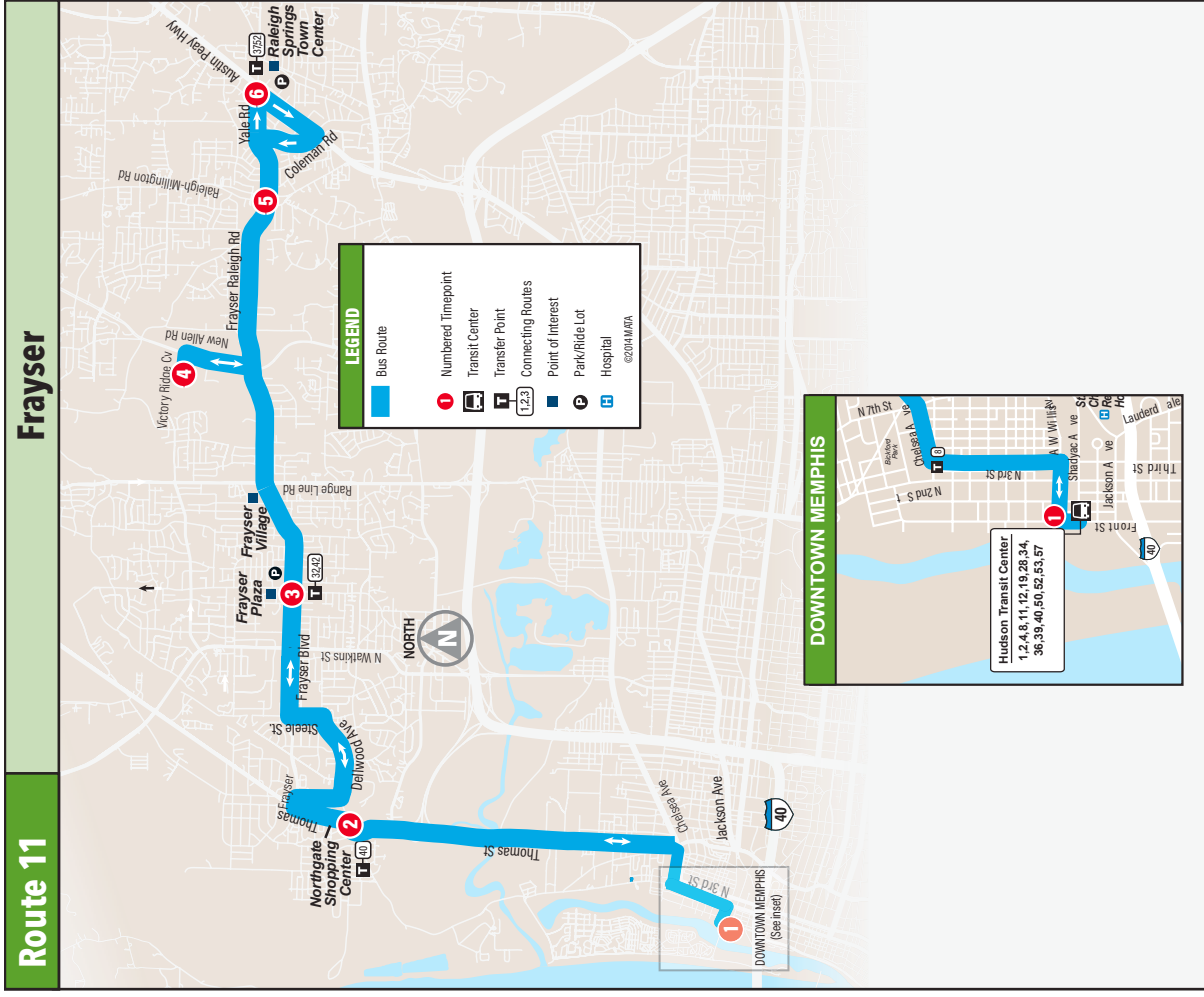

## Frayser

With service to

- NORTHGATE SHOPPING CENTER
- FRAYSER PLAZA
- FRAYSER VILLAGE
- NIKE
- RALEIGH SPRINGS TOWN CENTER
- HUDSON TRANSIT CENTER

Effective 5/17/2026

**Weekday** Día laborable

**Route 11**

**Inbound** hacia el centro

6	5	4	3	2	1
Yale Rd at Austin Peay Hwy	Yale Rd at Raleigh Millington	Victory Ridge Cv at New Allen	Frayser Plaza	Thomas St at Whitney Ave	Hudson Transit Center
08:13a	08:21a	08:28a	08:40a	08:52a	09:04a
09:13a	09:21a	09:28a	09:40a	09:52a	10:04a
10:13a	10:21a	10:28a	10:40a	10:52a	11:04a
11:13a	11:21a	11:28a	11:40a	11:52a	12:04p
12:13p	12:21p	12:28p	12:40p	12:52p	01:04p
01:13p	01:21p	01:28p	01:40p	01:52p	02:04p
02:13p	02:21p	02:28p	02:40p	02:52p	03:04p
03:13p	03:21p	03:28p	03:40p	03:52p	04:04p
04:13p	04:21p	04:28p	04:40p	04:52p	05:04p
05:13p	05:21p	05:28p	05:40p	05:52p	06:04p
06:13p	06:21p	06:28p	06:40p	06:52p	07:04p

**Inbound** hacia el centro

6	5	4	3	2	1
Yale Rd at Austin Peay Hwy	Yale Rd at Raleigh Millington	Victory Ridge Cv at New Allen	Frayser Plaza	Thomas St at Whitney Ave	Hudson Transit Center
09:13a	09:21a	09:28a	09:40a	09:52a	10:04a
10:13a	10:21a	10:28a	10:40a	10:52a	11:04a
11:13a	11:21a	11:28a	11:40a	11:52a	12:04p
12:13p	12:21p	12:28p	12:40p	12:52p	01:04p
01:13p	01:21p	01:28p	01:40p	01:52p	02:04p
02:13p	02:21p	02:28p	02:40p	02:52p	03:04p
03:13p	03:21p	03:28p	03:40p	03:52p	04:04p
04:13p	04:21p	04:28p	04:40p	04:52p	05:04p