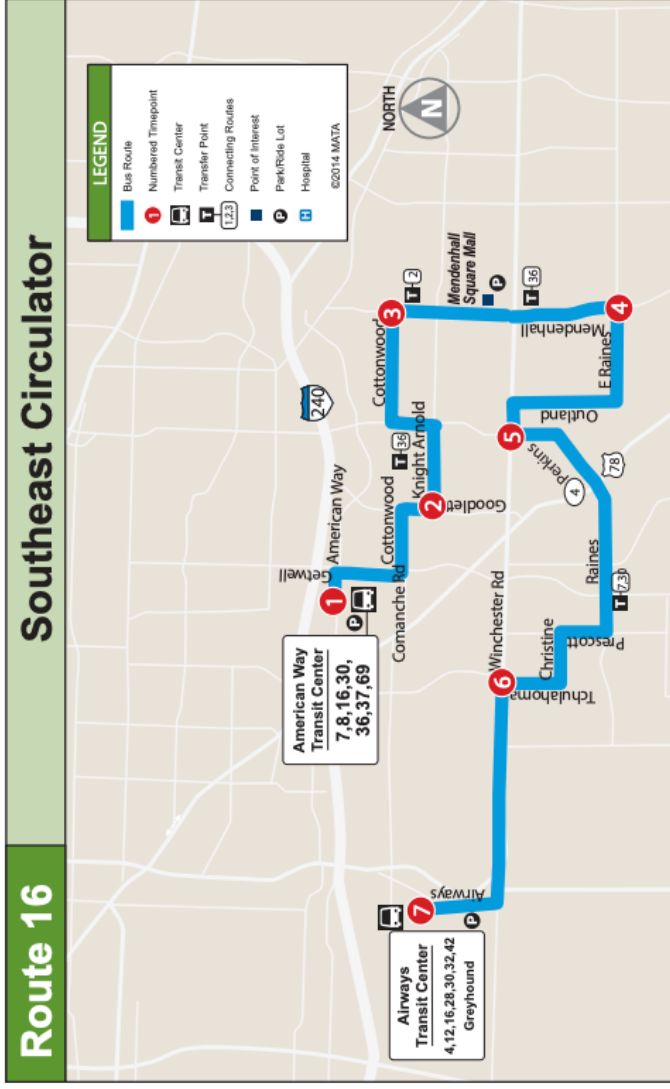

## Southeast Circulator

AMERICAN WAY TRANSIT CENTER  
 MENDENHALL SQUARE MALL  
 AIRWAYS TRANSIT CENTER

With service to

**MATA Administrative Offices**  
 40 S. Main Street

**MATA Operations Center**  
 1370 Levee Rd

All buses are wheelchair accessible.

Effective 5/17/2026

**Weekday** Día laborable

**Route 16**

**Westbound** Hacia el oeste

**Sunday** domingo

**Route 16**

**Westbound** Hacia el oeste

<b>1</b>	<b>2</b>	<b>3</b>	<b>4</b>	<b>5</b>	<b>6</b>	<b>7</b>
American Way Transit Center	Knight Arnold Rd at S Goodlett St	Cottonwood at Mendenhall	Mendenhall at Raines	Winchester at Perkins	Winchester at Tchulahoma	Airways Transit Center
08:00a	08:06a	08:12a	08:18a	08:23a	08:35a	08:46a
10:00a	10:06a	10:12a	10:18a	10:23a	10:35a	10:46a
<b>12:00p</b>	<b>12:06p</b>	<b>12:12p</b>	<b>12:18p</b>	<b>12:23p</b>	<b>12:35p</b>	<b>12:46p</b>
<b>02:00p</b>	<b>02:06p</b>	<b>02:12p</b>	<b>02:18p</b>	<b>02:23p</b>	<b>02:35p</b>	<b>02:46p</b>

**Eastbound** hacia el este

<b>7</b>	<b>6</b>	<b>5</b>	<b>4</b>	<b>3</b>	<b>2</b>	<b>1</b>
Airways Transit Center	Winchester at Tchulahoma	Winchester at Perkins	Mendenhall at Raines	Cottonwood at Mendenhall	Knight Arnold Rd at S Goodlett St	American Way Transit Center
09:00a	09:10a	09:22a	09:28a	09:34a	09:41a	09:46a
11:00a	11:10a	11:22a	11:28a	11:34a	11:41a	11:46a
<b>01:00p</b>	<b>01:10p</b>	<b>01:22p</b>	<b>01:28p</b>	<b>01:34p</b>	<b>01:41p</b>	<b>01:46p</b>
<b>03:00p</b>	<b>03:10p</b>	<b>03:22p</b>	<b>03:28p</b>	<b>03:34p</b>	<b>03:41p</b>	<b>03:46p</b>