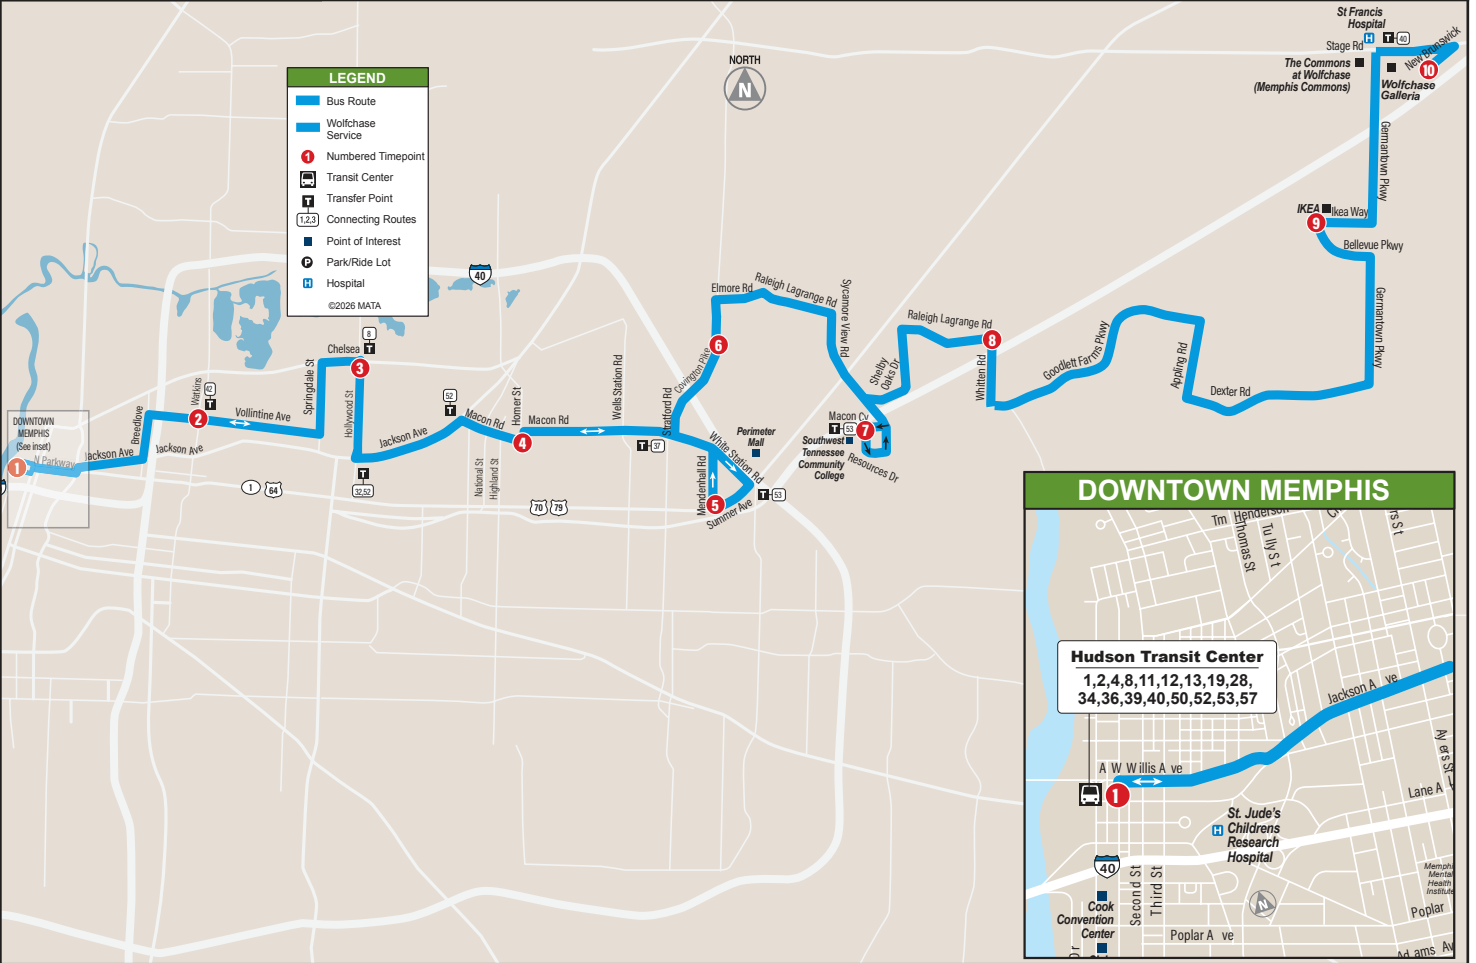

19

Vollintine

With service to
PERIMETER MALL
SOUTHWESTN COMMUNITY COLLEGE - MACON
THE COMMONS AT WOLFCHASE
ST. FRANCIS HOSPITAL - BARTLETT
WOLFCHASE GALLERIA
IKEA

Effective 5/17/2026

MATA FARES

- Adult Base Fare.....$1.00
- Student Base Fare.....$1.00
- Seniors/Disabled Base Fare.....$0.50
- MATAplus Base Fare.....$2.00
- Daily FastPass.....$2.00
- Student Daily FastPass.....$2.00
- Seniors/Disabled Daily FastPass.....$0.50

*MATA ID REQUIRED.

Seniors & people with disabilities must have a valid MATA ID for the reduced price.

Route schedules may be subject to change without notice.

MATA INFORMATION

Call Center & Customer Services
901.274.6282

Airways Transit Center
3033 Airways Boulevard

American Way Transit Center
3921 American Way

Hudson Transit Center
444 N. Main Street

MATA Administrative Offices
40 S. Main Street

MATA Operations Center
1370 Levee Rd

All buses are wheelchair accessible.

Route 19

Vollintine