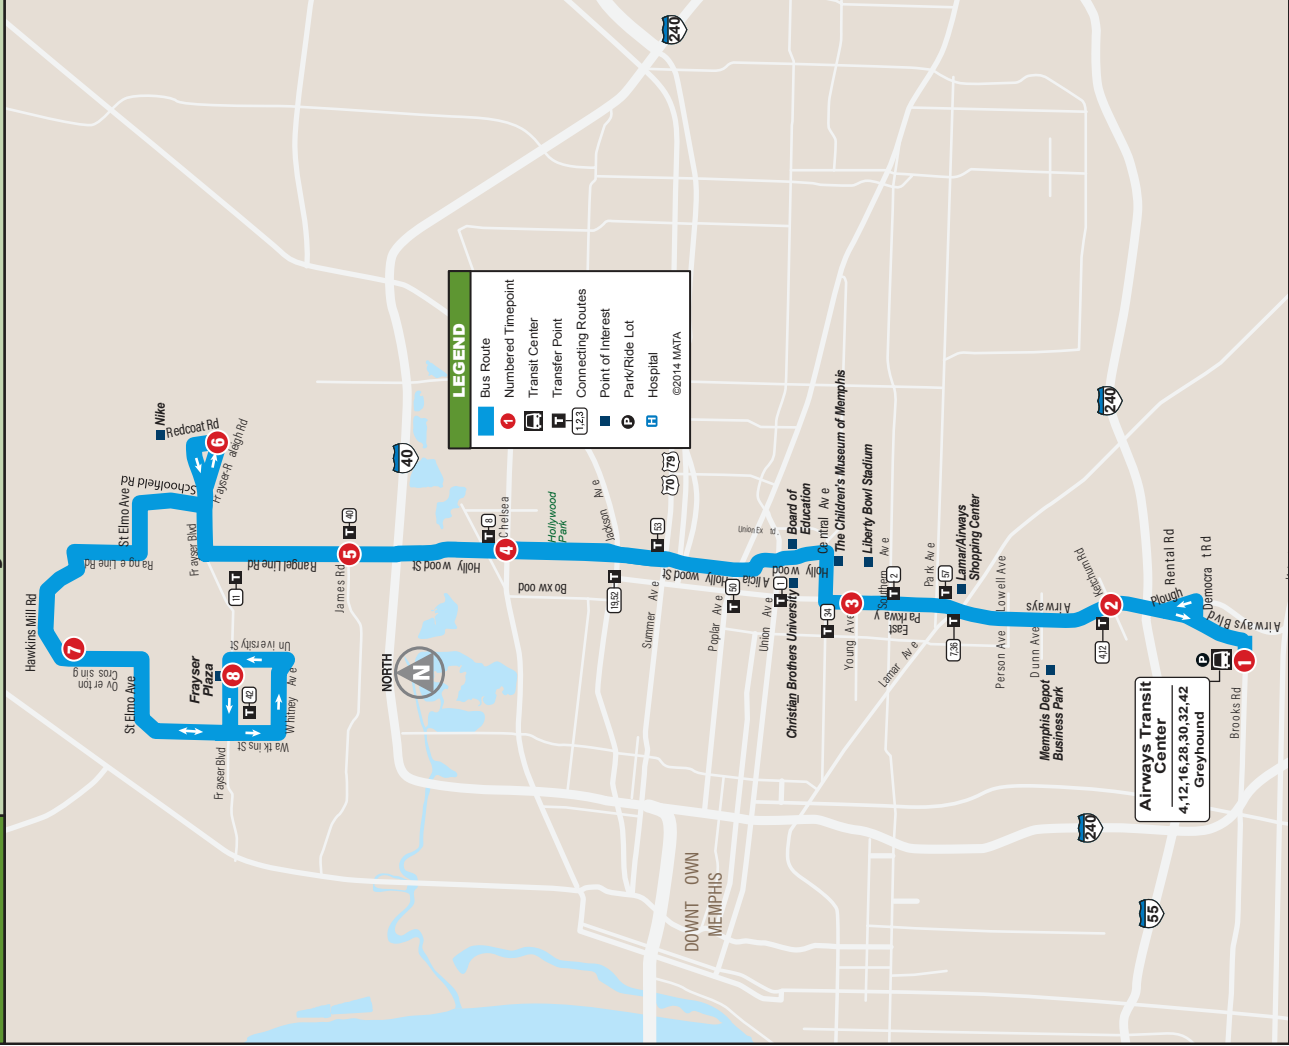

Route 32

Hollywood & Hawkins Mill

MATA FARES

Adult Base Fare.....	$1.00
Student Base Fare.....	$1.00
Seniors/Disabled Base Fare.....	$0.50
MATAplus Base Fare.....	$2.00
Daily FastPass.....	$2.00
Student Daily FastPass.....	$2.00
Seniors/Disabled Daily FastPass.....	$0.50

*MATA ID REQUIRED.

Seniors & people with disabilities must have a valid MATA ID for the reduced price.

Route schedules may be subject to change without notice.

MATA INFORMATION

Call Center & Customer Services
901.274.6282

Airways Transit Center
3033 Airways Boulevard

American Way Transit Center
3921 American Way

Hudson Transit Center
444 N. Main Street

MATA Administrative Offices
40 S. Main Street

MATA Operations Center
1370 Levee Rd

All buses are wheelchair accessible.

32

Hollywood & Hawkins Mills

with service to

- FRAYSER PLAZA
- MEMPHIS DEPOT BUSINESS PARK
- CHRISTIAN BROTHERS UNIVERSITY
- BOARD OF EDUCATION
- LAMAR/AIRWAYS SHOPPING CENTER
- SIMMONS BANK LIBERTY STADIUM
- AIRWAYS TRANSIT CENTER

Effective 5/17/2026

matatransit.com
901.274.MATA