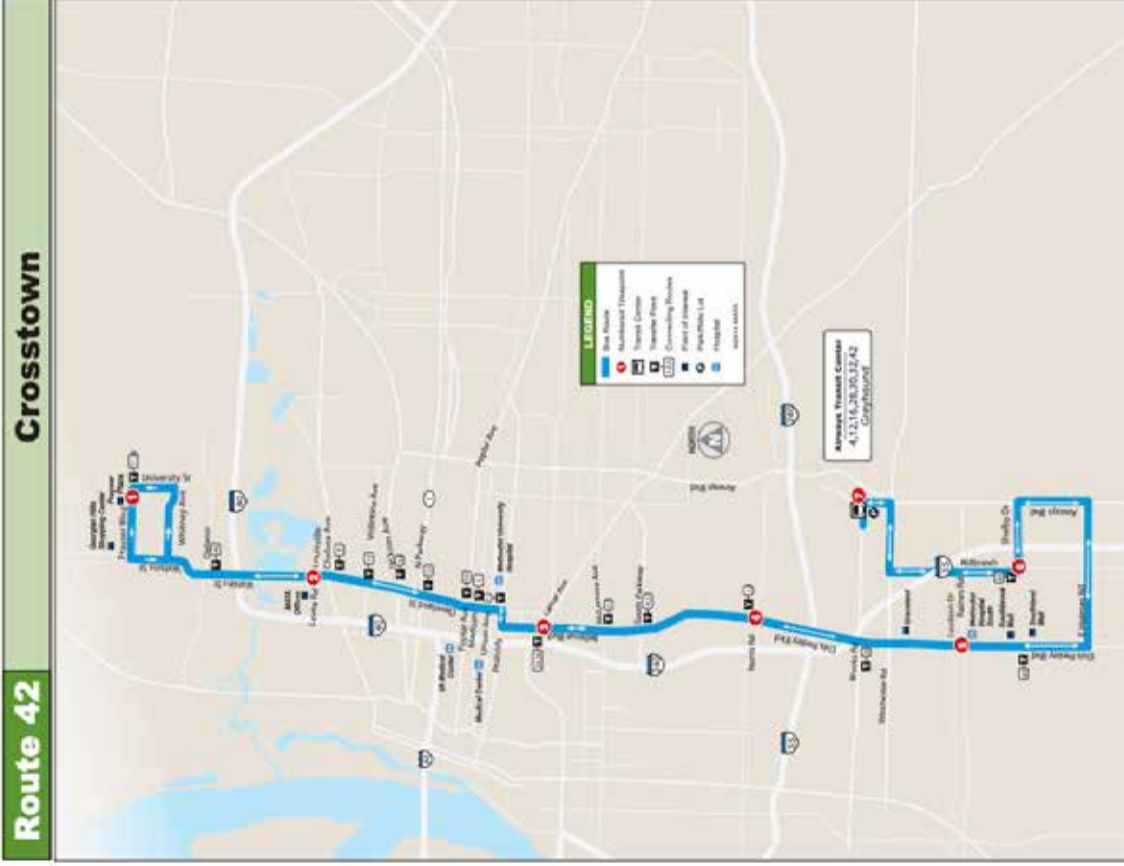

MATA FARES

Adult Base Fare.....	$1.00
Student Base Fare.....	$1.00
Seniors/Disabled Base Fare.....	$0.50
MATAplus Base Fare.....	$2.00
Daily FastPass.....	$2.00
Student Daily FastPass.....	$2.00
Seniors/Disabled Daily FastPass.....	$0.50

*MATA ID REQUIRED.

Seniors & people with disabilities must have a valid MATA ID for the reduced price.

Route schedules may be subject to change without notice.

MATA INFORMATION

Call Center & Customer Services
901.274.6282

Airways Transit Center
3033 Airways Boulevard

American Way Transit Center
3921 American Way

Hudson Transit Center
444 N. Main Street

MATA Administrative Offices
40 S. Main Street

MATA Operations Center
1370 Levee Rd

42

Crosstown

With service to

- GEORGIAN HILLS SHOPPING CENTER
- FRAYSER PLAZA
- MEDICAL DISTRICT
- CROSSTOWN CONCOURSE
- GRACELAND
- METHODIST HOSPITAL SOUTH
- SOUTHLAND MALL
- AIRWAYS TRANSIT CENTER

Effective 5/17/2026