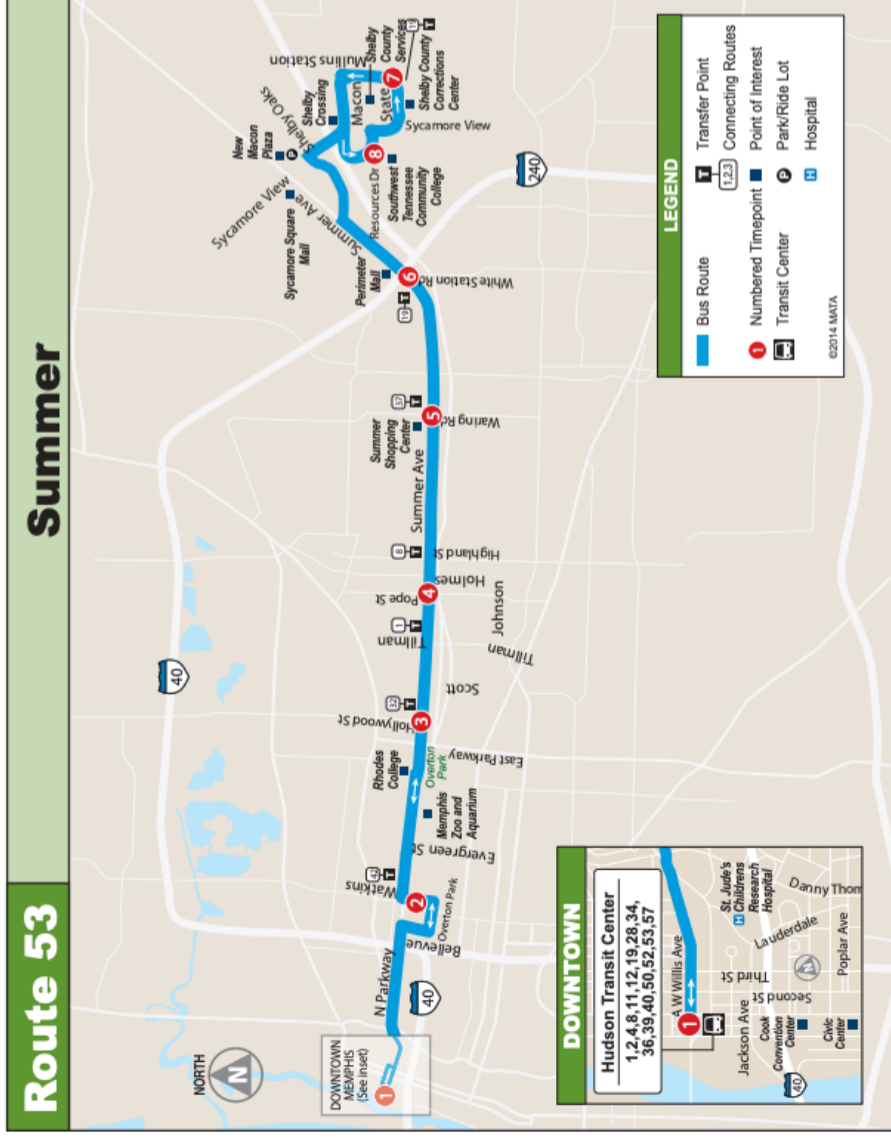

MATA FARES

Adult Base Fare.....	$1.00
Student Base Fare.....	$1.00
Seniors/Disabled Base Fare.....	$0.50
MATAplus Base Fare.....	$2.00
Daily FastPass.....	$2.00
Student Daily FastPass.....	$2.00
Seniors/Disabled Daily FastPass.....	$0.50

*MATA ID REQUIRED.

Seniors & people with disabilities must have a valid MATA ID for the reduced price.

Route schedules may be subject to change without notice.

MATA INFORMATION

Call Center & Customer Services
901.274.6282

Airways Transit Center
3033 Airways Boulevard

American Way Transit Center
3921 American Way

Hudson Transit Center
444 N. Main Street

MATA Administrative Offices
40 S. Main Street

MATA Operations Center
1370 Levee Rd

All buses are wheelchair accessible.

53

Summer

With service to

- SOUTHWESTN COMMUNITY COLLEGE - MACON
- SHELBY COUNTY CORRECTIONS CENTER
- SUMMER SHOPPING CENTER
- MEMPHIS ZOO
- OVERTON PARK
- RHODES COLLEGE
- HUDSON TRANSIT CENTER

Effective 5/17/2026

i matatransit.com
901.274.MATA