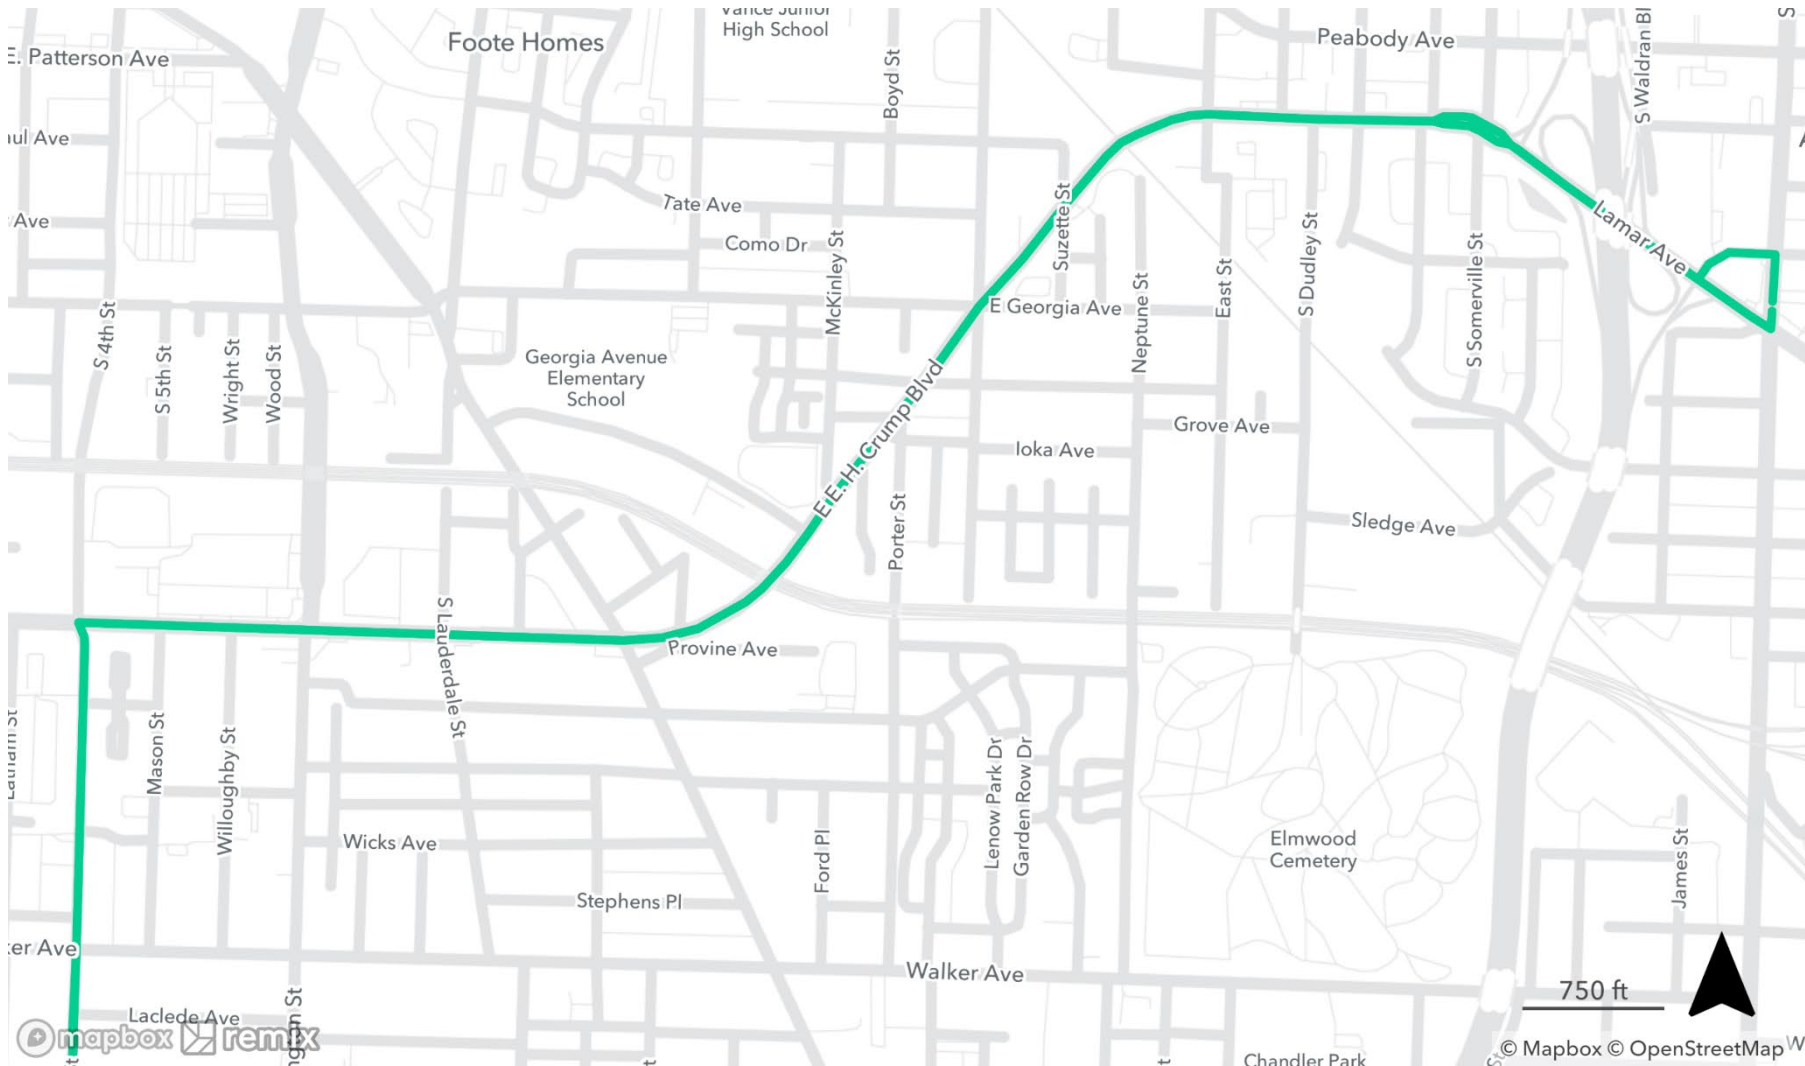

Route 11 Inbound
Head south on N. Third
Right on Mill
Right on N. Second
Right on Greenlaw

Connecting routes: 8 and 40

Route 12 Mallory

Saturday, December 4, 2021
Detour until 5 p.m.

Directions:
Route 12 Outbound
Start at Harbert and Bellevue
Right on Bellevue
Right on Lamar which becomes Crump
Left on Florida
Continue regular route

Route 12 Inbound
Head north on Florida
Right on Crump which becomes Lamar
Left on Harbert

Connecting routes: 4,13,34,36,39,42,57

Route 13 Mallory

Saturday, December 4, 2021
Detour until 5 p.m.

Directions:

Route 19 Inbound

Head west on Jackson
Right on Thomas
Right on Chelsea
Right on Manassas
Stop at Manassas and Jackson near side

Connecting routes: 28, 52, 53

Route 28 Airport

Saturday, December 4, 2021
Detour from 7:00 a.m. to 2:00 p.m.

Saturday, December 4, 2021
Detour until 5 p.m.

Directions:
Route 57 Outbound
Start at Harbert and Bellevue
Right on Bellevue
Right on Lamar which becomes Crump
Left on Wellington
Continue regular route