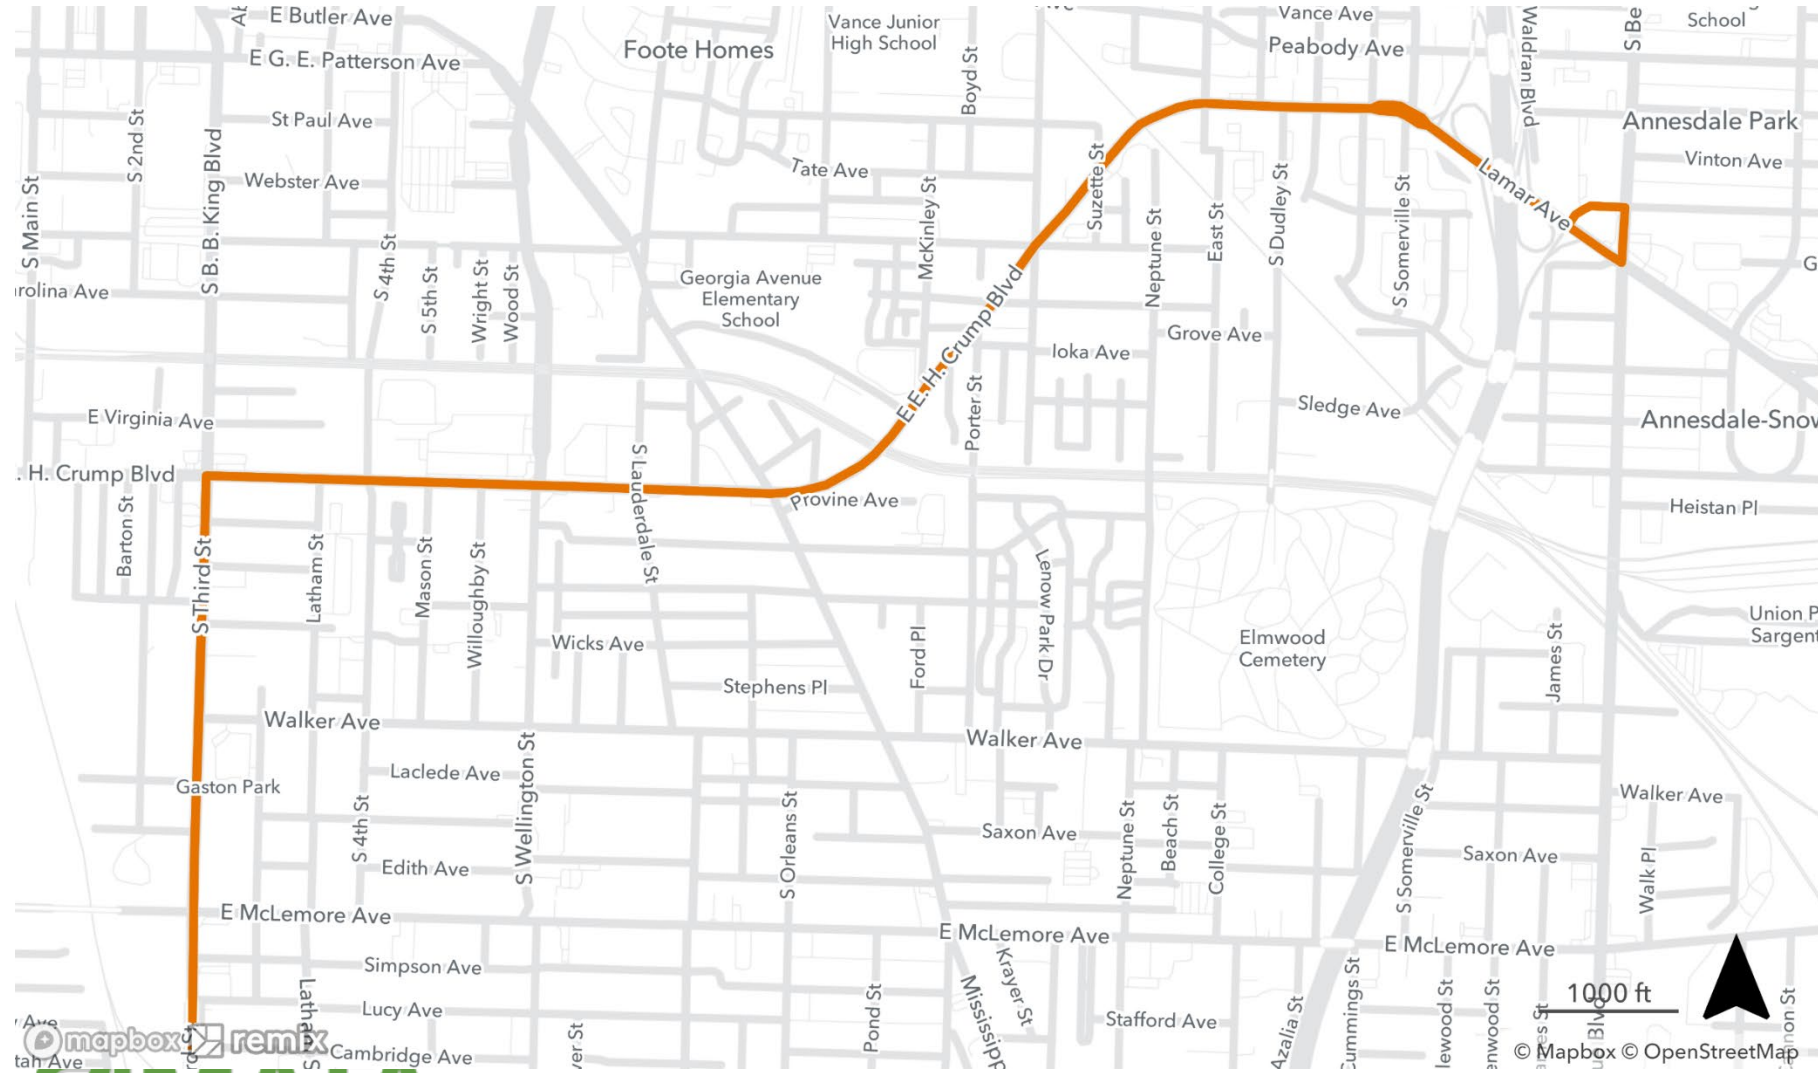

Route 34 Inbound

Head east on Central
Right on Lamar
Right on Harbert

Connecting routes: 4,12,13,36,39,42,57

Route 36 Lamar

Saturday, December 4, 2021
Detour until 5 p.m.

Directions:
Route 36 Outbound
Start at Harbert and Bellevue
Right on Bellevue
Left on Lamar
Continue regular route

Route 36 Inbound
Head west on Lamar
Right on Harbert

Connecting routes:
4,12,13,34,39,42,57

Route 39 S. Third

Saturday, December 4, 2021
Detour until 5 p.m.

Directions:

Route 39 Outbound
Start at Harbert and Bellevue
Right on Bellevue
Right on Lamar which becomes Crump
Left on S. Third
Continue regular route

Connecting routes: 19,28,53

Route 53 Summer

Saturday, December 4, 2021
Detour until 5 p.m.

Directions: Route 53 Outbound:
Start at Manassas and Jackson
Left on Jackson
Right on Trezevant
Left on Summer
Continue regular route

Saturday, December 4, 2021
Detour until 5 p.m.

Directions:
Route 57 Outbound
Start at Harbert and Bellevue
Right on Bellevue
Right on Lamar which becomes Crump
Left on Wellington
Continue regular route