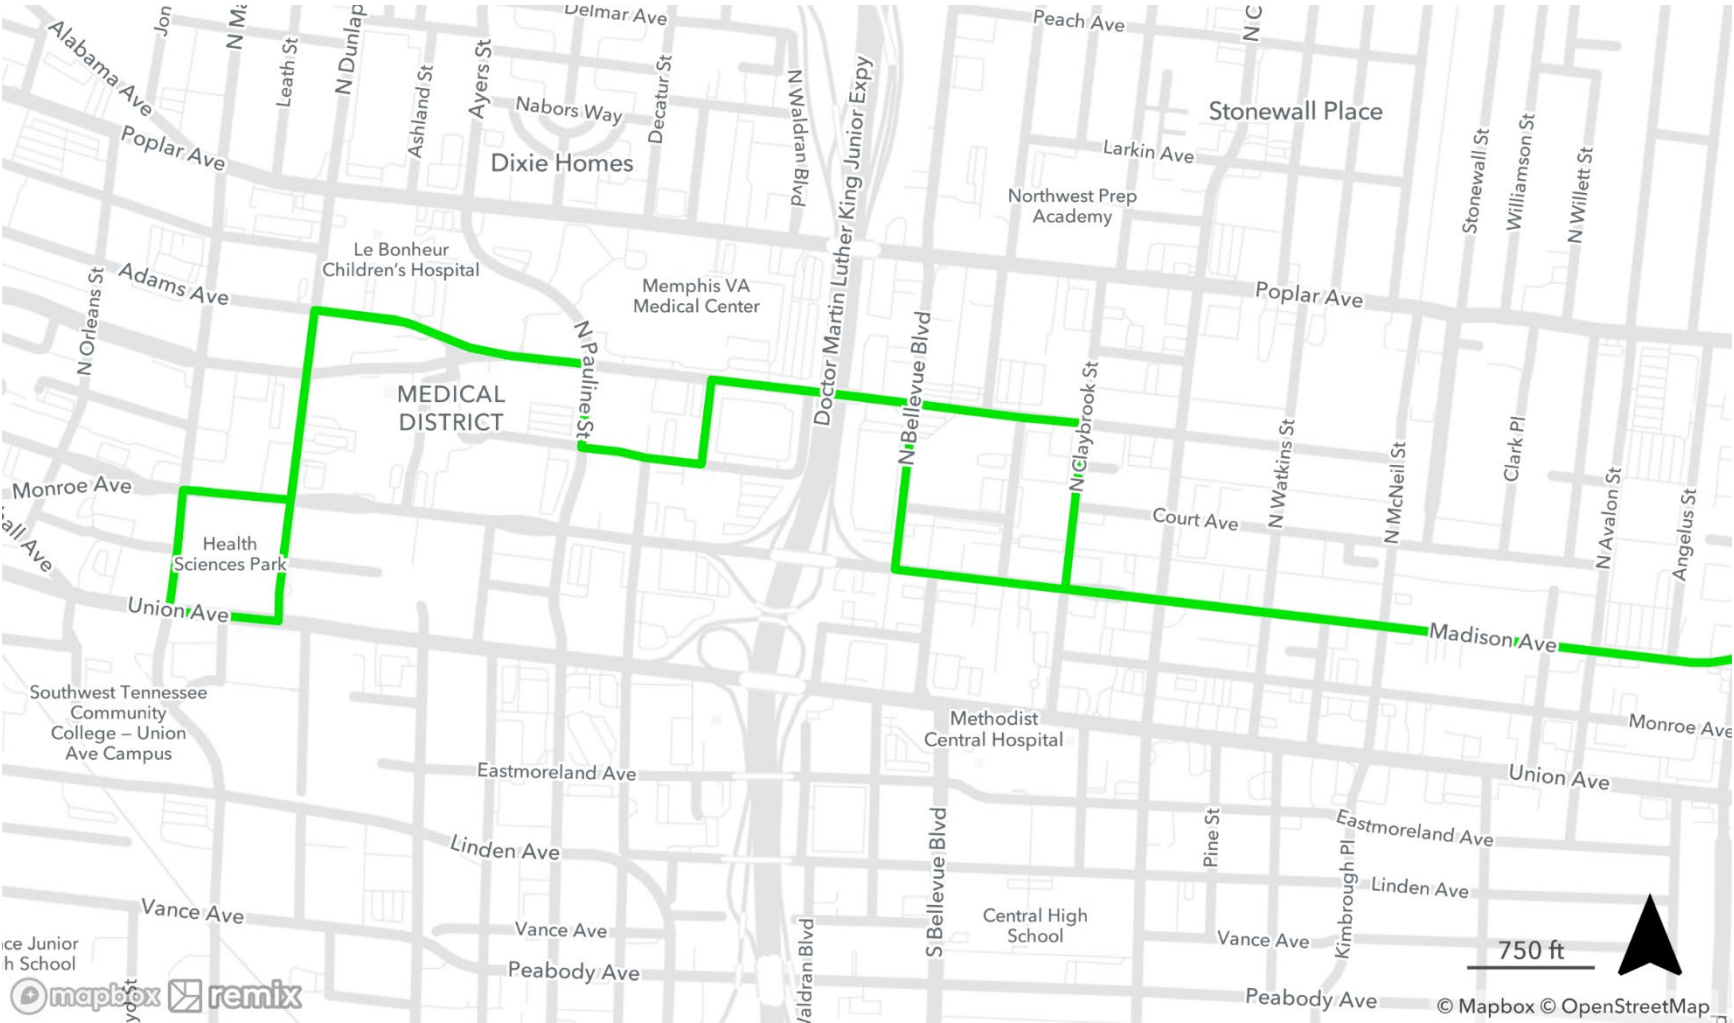

Inbound Directions:

- Start at Harbert and Bellevue
- Left on Bellevue
- Left on Union
- Right on Manassas
- Right on Madison
- Left on Cleveland
- Cleveland becomes Watkins
- Left on Jackson
- Right on Thomas
- Left on Chelsea
- Left on N. Third
- Right on N. Second
- Right on Greenlaw

Connecting to these routes at the four transfer points: 1,2,4,12,13,19,28,34,36,39,42,50,52,53,57

Route 1 Union

Saturday, December 4, 2021
Detour until 5 p.m.

Directions:

Route 1 Outbound

Start at Madison and Manassas
Right on Dunlap
Left on Union
Continue regular route

Route 1 Inbound

Head west on Union
Right on Manassas
Right on Madison

Connecting routes: 2, 50

Route 2 Madison

Saturday, December 4, 2021
Detour until 5 p.m.

Directions:
Route 2 Outbound
Start at Madison and Manassas
Left on Dunlap
Right on Adams
Continue regular route

Route 2 Inbound
Head west on Adams
Left on Dunlap
Right on Union
Right on Manassas
Right on Madison

Connecting routes: 1, 50

Route 4 Walker

Saturday, December 4, 2021
Detour until 5 p.m.

Directions:

Route 4 Outbound