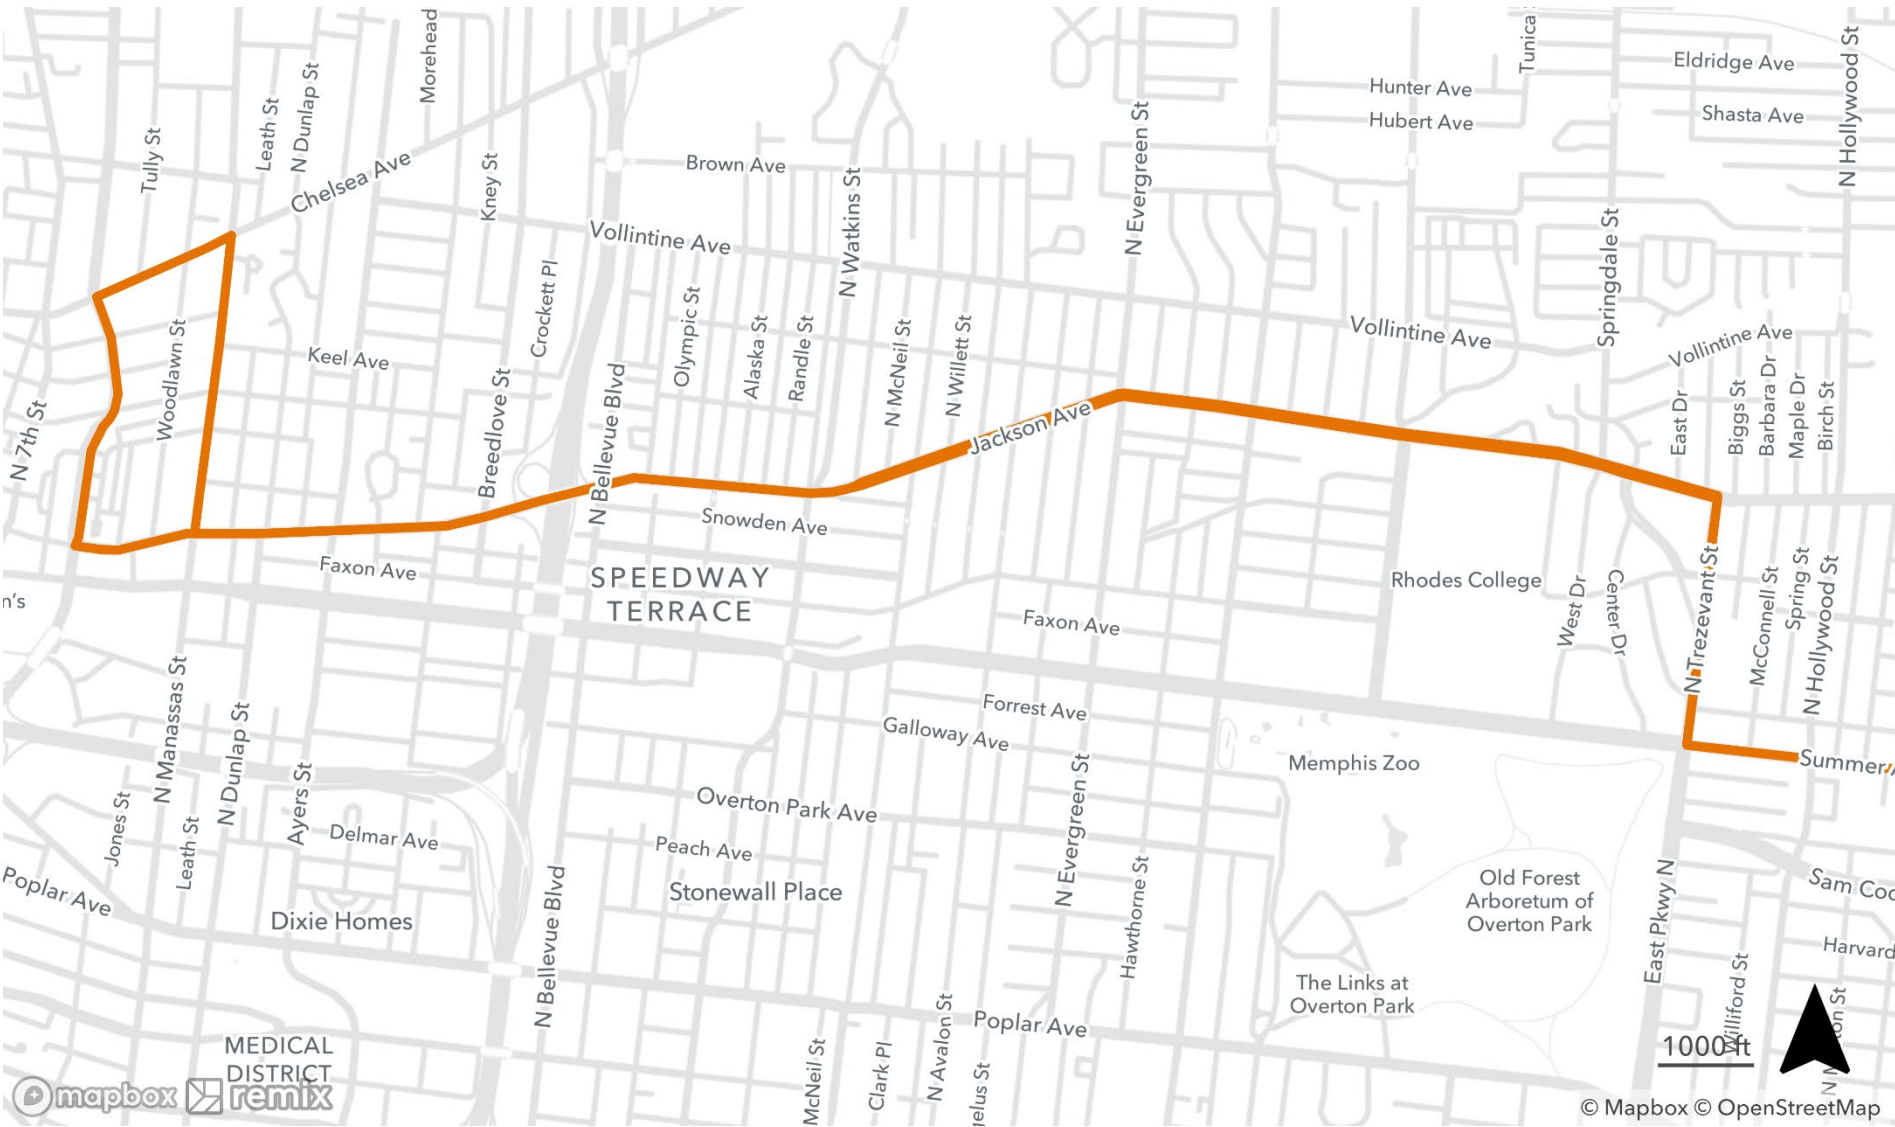

Connecting routes: 19,28,53

Route 53 Summer

Saturday, December 4, 2021
Detour until 5 p.m.

Directions: Route 53 Outbound:
Start at Manassas and Jackson
Left on Jackson
Right on Trezevant
Left on Summer
Continue regular route

Route 53 Inbound:
Head west on Summer
Right on Trezevant
Left on Jackson
Right on Thomas
Right on Chelsea
Right on Manassas
Stop at Manassas and Jackson Near Side

Connecting routes: 19, 28, 52

Route 57 Park

Saturday, December 4, 2021
Detour until 5 p.m.

Directions:
Route 57 Outbound
Start at Harbert and Bellevue
Right on Bellevue
Right on Lamar which becomes Crump
Left on Wellington
Continue regular route

Route 57 Inbound
Head north on Wellington
Right on Lamar which becomes Crump
Left on Harbert

Connecting routes:
4,12,13,34,36,39,42