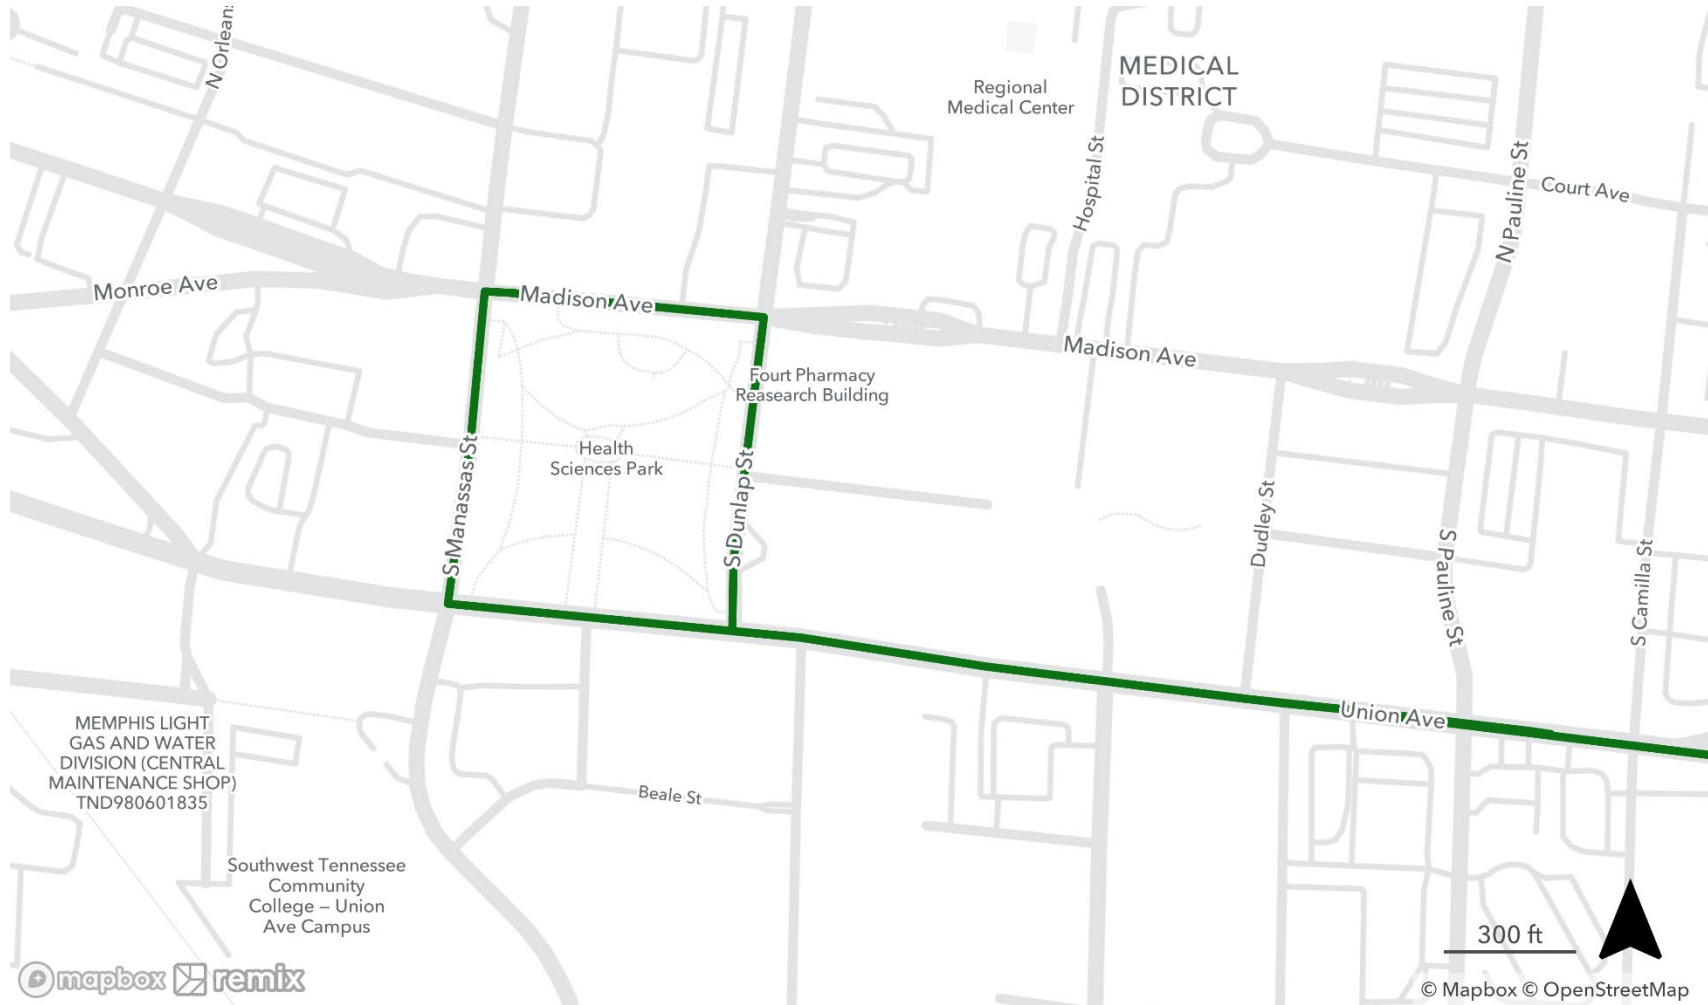

Detour Shuttle from Greenlaw and N. Third to Harbert and Bellevue

Saturday, December 4, 2021 Until 5 p.m.

Outbound Directions:
Start at Greenlaw and N. Third
Left on N. Third
Right on Chelsea
Right on Manassas
Left on Jackson
Right on Watkins
Watkins becomes Cleveland
Right on Poplar
Left on Manassas
Left on Union
Right on Bellevue
Right on Lamar
Right on Harbert

Connecting to these routes at the four transfer points: 1,2,4,12,13,19,28,34,36,39,42,50,52,53,57

Detour Shuttle from Harbert and Bellevue to Greenlaw and N. Third

Saturday, December 4, 2021 Until 5 p.m.

Inbound Directions:

- Start at Harbert and Bellevue
- Left on Bellevue
- Left on Union
- Right on Manassas
- Right on Madison
- Left on Cleveland
- Cleveland becomes Watkins
- Left on Jackson
- Right on Thomas
- Left on Chelsea
- Left on N. Third
- Right on N. Second
- Right on Greenlaw

Connecting to these routes at the four transfer points: 1,2,4,12,13,19,28,34,36,39,42,50,52,53,57

Route 1 Union

Saturday, December 4, 2021
Detour until 5 p.m.

Directions:

Route 1 Outbound

Start at Madison and Manassas
Right on Dunlap
Left on Union
Continue regular route