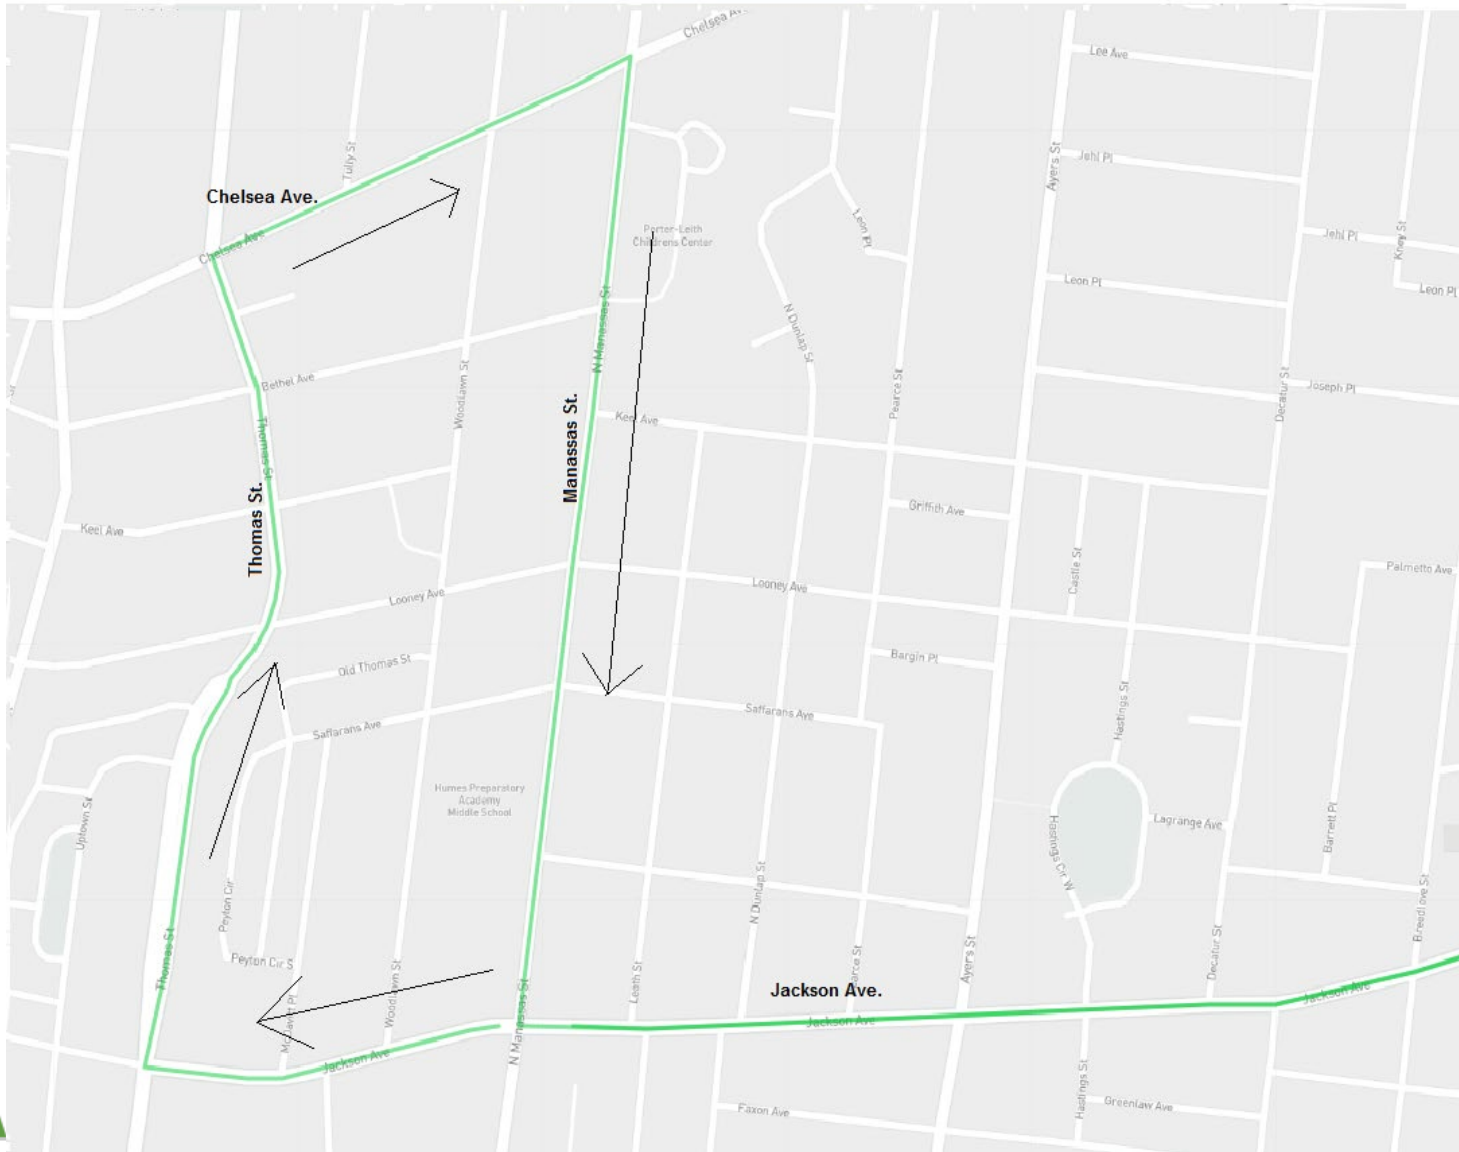

Directions:

Route 50 Outbound

Start at Madison and Manassas
Left on Dunlap
Right on Poplar
Continue regular route

Route 50 Inbound

Head west on Poplar
Left on Dunlap
Right on Union
Right on Manassas

Connecting routes: 1,2

St. Jude Marathon Detour

Route 52 Detour

Saturday, December 4, 2021
Detour until 5 p.m.

Directions:

Route 52 Outbound

Start at Manassas and Jackson
Left on Jackson
Continue regular route

Route 52 Inbound

Head west on Jackson
Right on Thomas
Right on Chelsea
Right on Manassas
Stop at Manassas and Jackson near
side

Connecting routes: 19,28,53

Route 53 Summer

Saturday, December 4, 2021
Detour until 5 p.m.

Directions: Route 53 Outbound:
Start at Manassas and Jackson
Left on Jackson
Right on Trezevant
Left on Summer
Continue regular route

Saturday, December 4, 2021
Detour until 5 p.m.

Directions:
Route 57 Outbound
Start at Harbert and Bellevue
Right on Bellevue
Right on Lamar which becomes Crump
Left on Wellington
Continue regular route