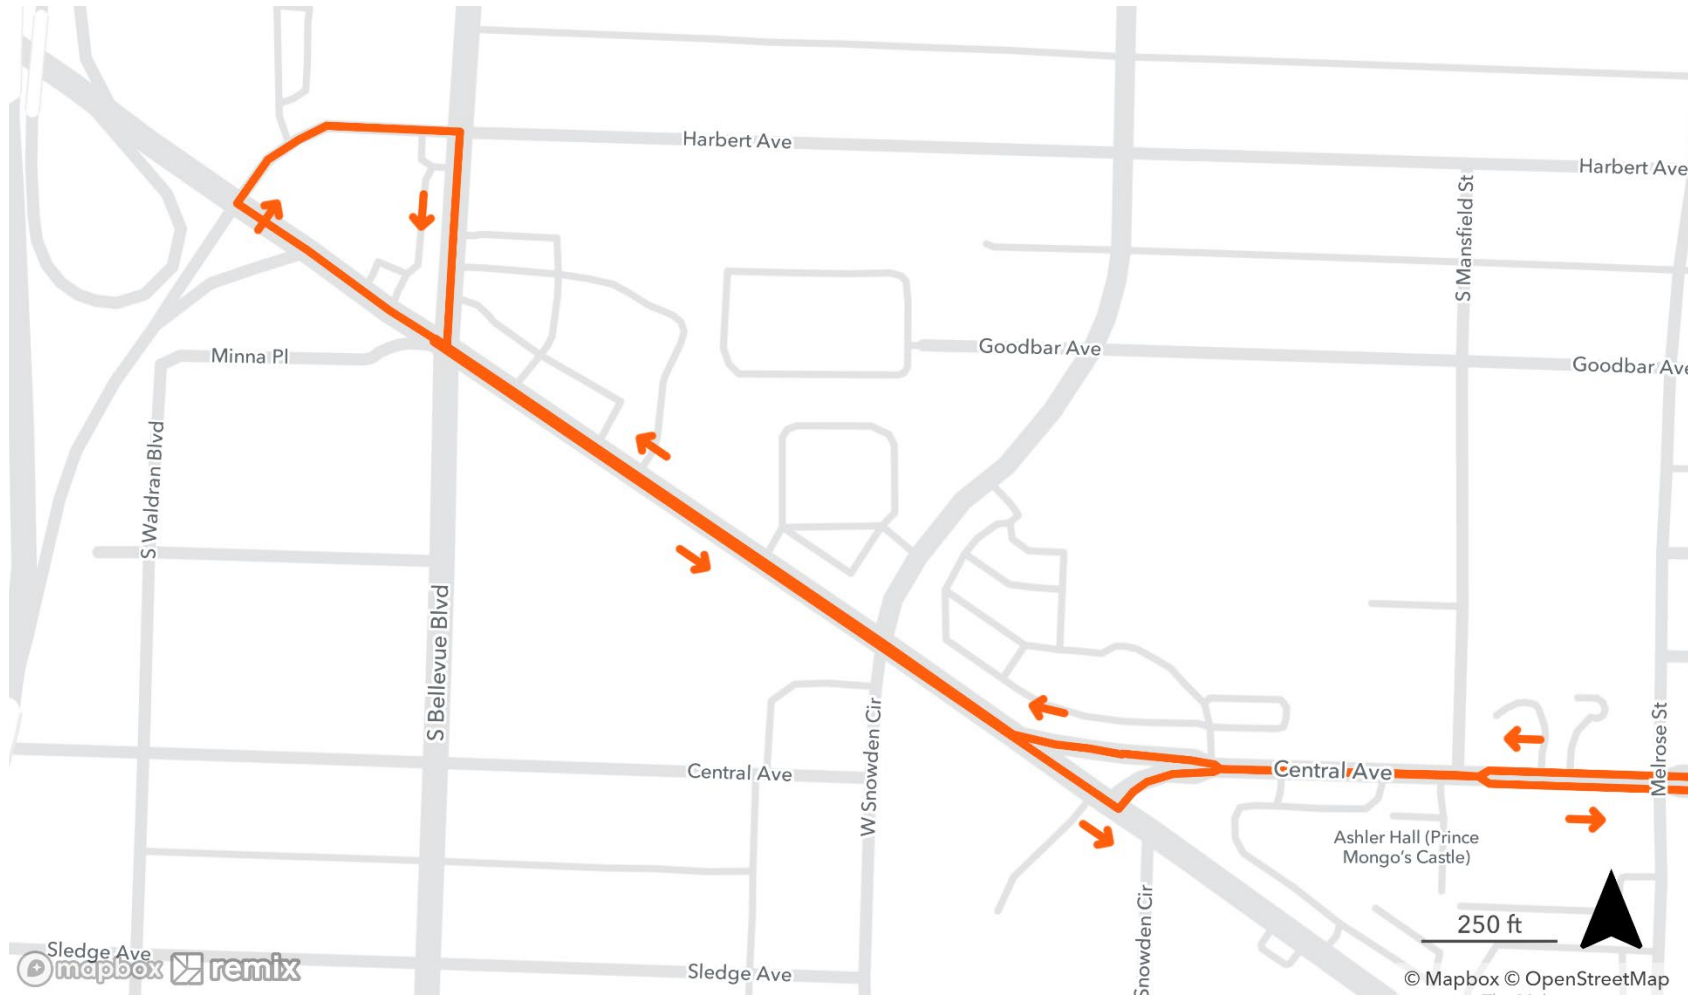

Route 19 Inbound

Head west on Jackson
Right on Thomas
Right on Chelsea
Right on Manassas
Stop at Manassas and Jackson near side

Connecting routes: 28, 52, 53

Route 28 Airport

Saturday, December 4, 2021
Detour from 7:00 a.m. to 2:00 p.m.

Directions:

Route 28 Outbound

Start at Manassas and Jackson
Left on Jackson
Take I-240 South
Continue regular route

Route 19 Inbound

Travel on I-240 North
Follow I-240 North signs
Take Exit 32 Jackson Avenue
Left on Jackson
Right on Thomas
Right on Chelsea
Right on Manassas
Stop at Manassas and Jackson near side

Connecting routes: 19, 52, 53

Route 34 Walnut Grove and Central

Saturday, December 4, 2021
Detour until 5 p.m.

Directions:

Route 34 Outbound

Start at Harbert and Bellevue
Right on Bellevue
Left on Lamar
Left on Central
Continue regular route

Saturday, December 4, 2021
Detour until 5 p.m.

Directions:
Route 57 Outbound
Start at Harbert and Bellevue
Right on Bellevue
Right on Lamar which becomes Crump
Left on Wellington
Continue regular route