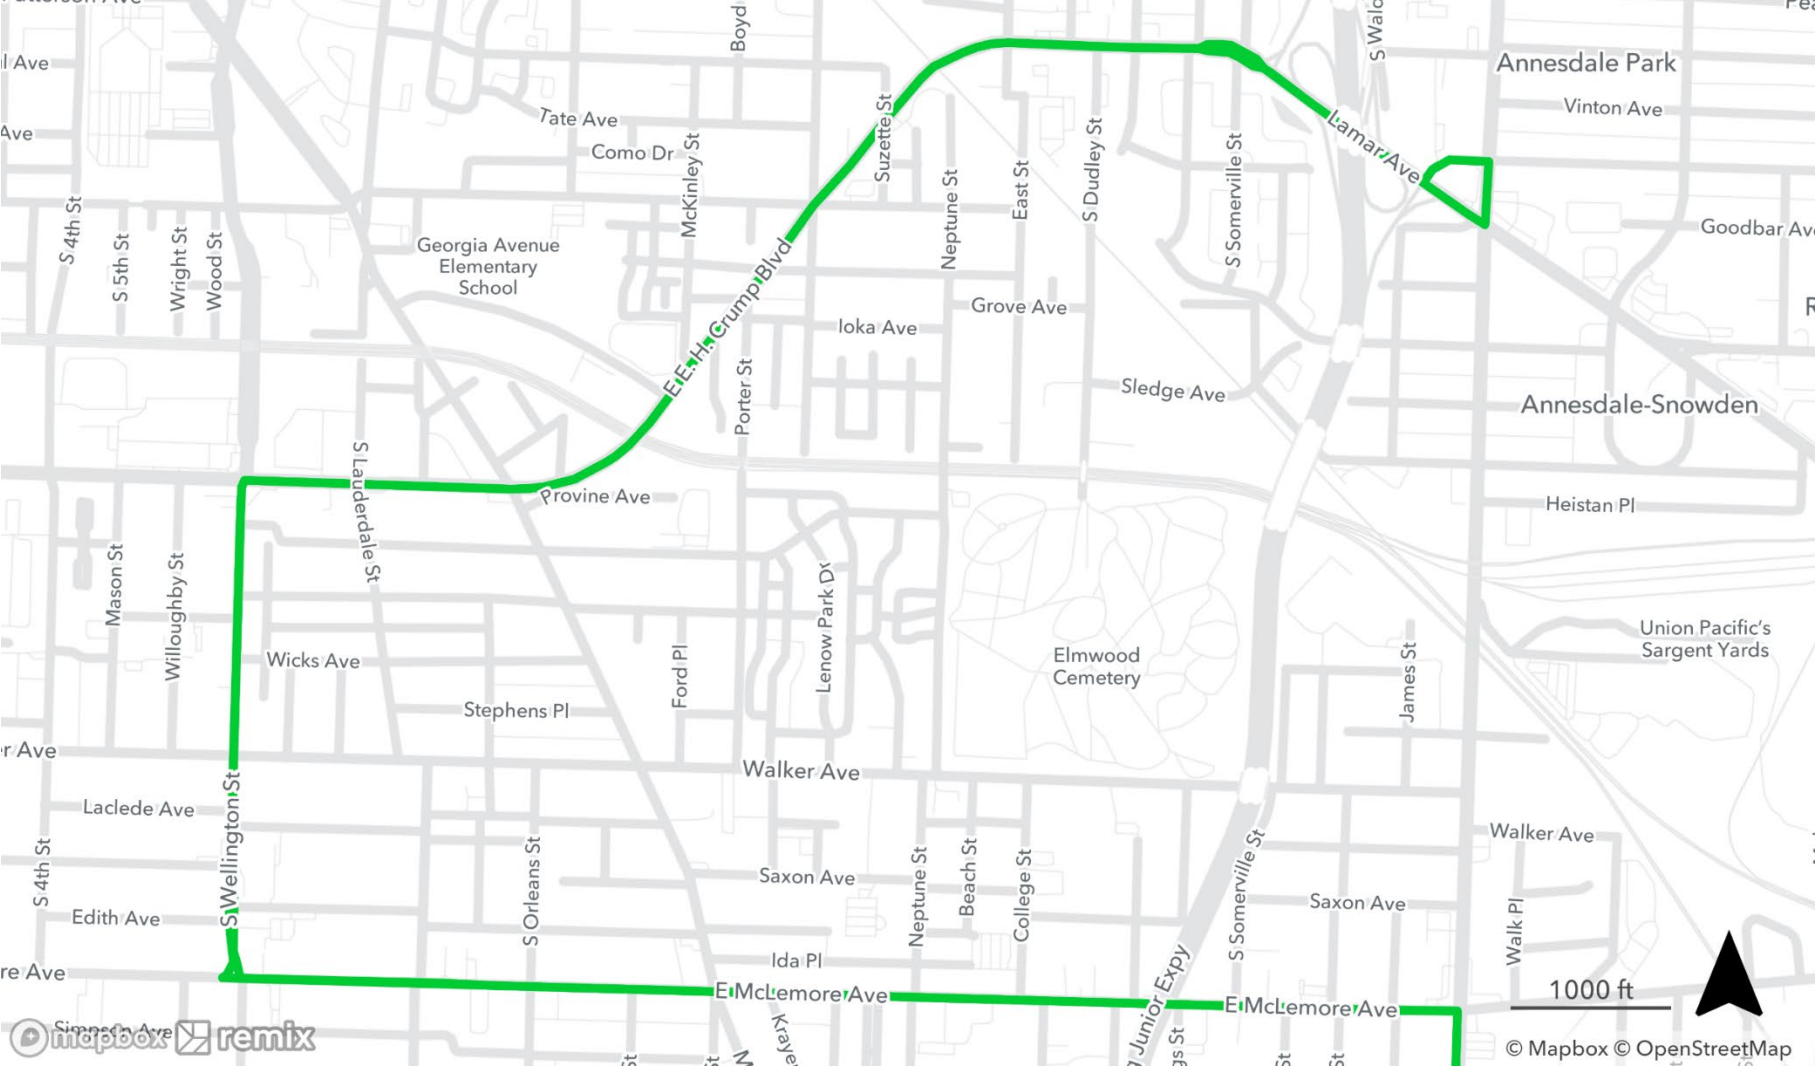

St. Jude Marathon Detour

Route 52 Detour

Saturday, December 4, 2021
Detour until 5 p.m.

Directions:

Route 52 Outbound

Start at Manassas and Jackson
Left on Jackson
Continue regular route

Route 52 Inbound

Head west on Jackson
Right on Thomas
Right on Chelsea
Right on Manassas
Stop at Manassas and Jackson near
side

Connecting routes: 19,28,53

Route 53 Summer

Saturday, December 4, 2021
Detour until 5 p.m.

Directions: Route 53 Outbound:
Start at Manassas and Jackson
Left on Jackson
Right on Trezevant
Left on Summer
Continue regular route

Route 53 Inbound:
Head west on Summer
Right on Trezevant
Left on Jackson
Right on Thomas
Right on Chelsea
Right on Manassas
Stop at Manassas and Jackson Near Side

Connecting routes: 19, 28, 52

Route 57 Park

Saturday, December 4, 2021
Detour until 5 p.m.

Directions:
Route 57 Outbound
Start at Harbert and Bellevue
Right on Bellevue
Right on Lamar which becomes Crump
Left on Wellington
Continue regular route