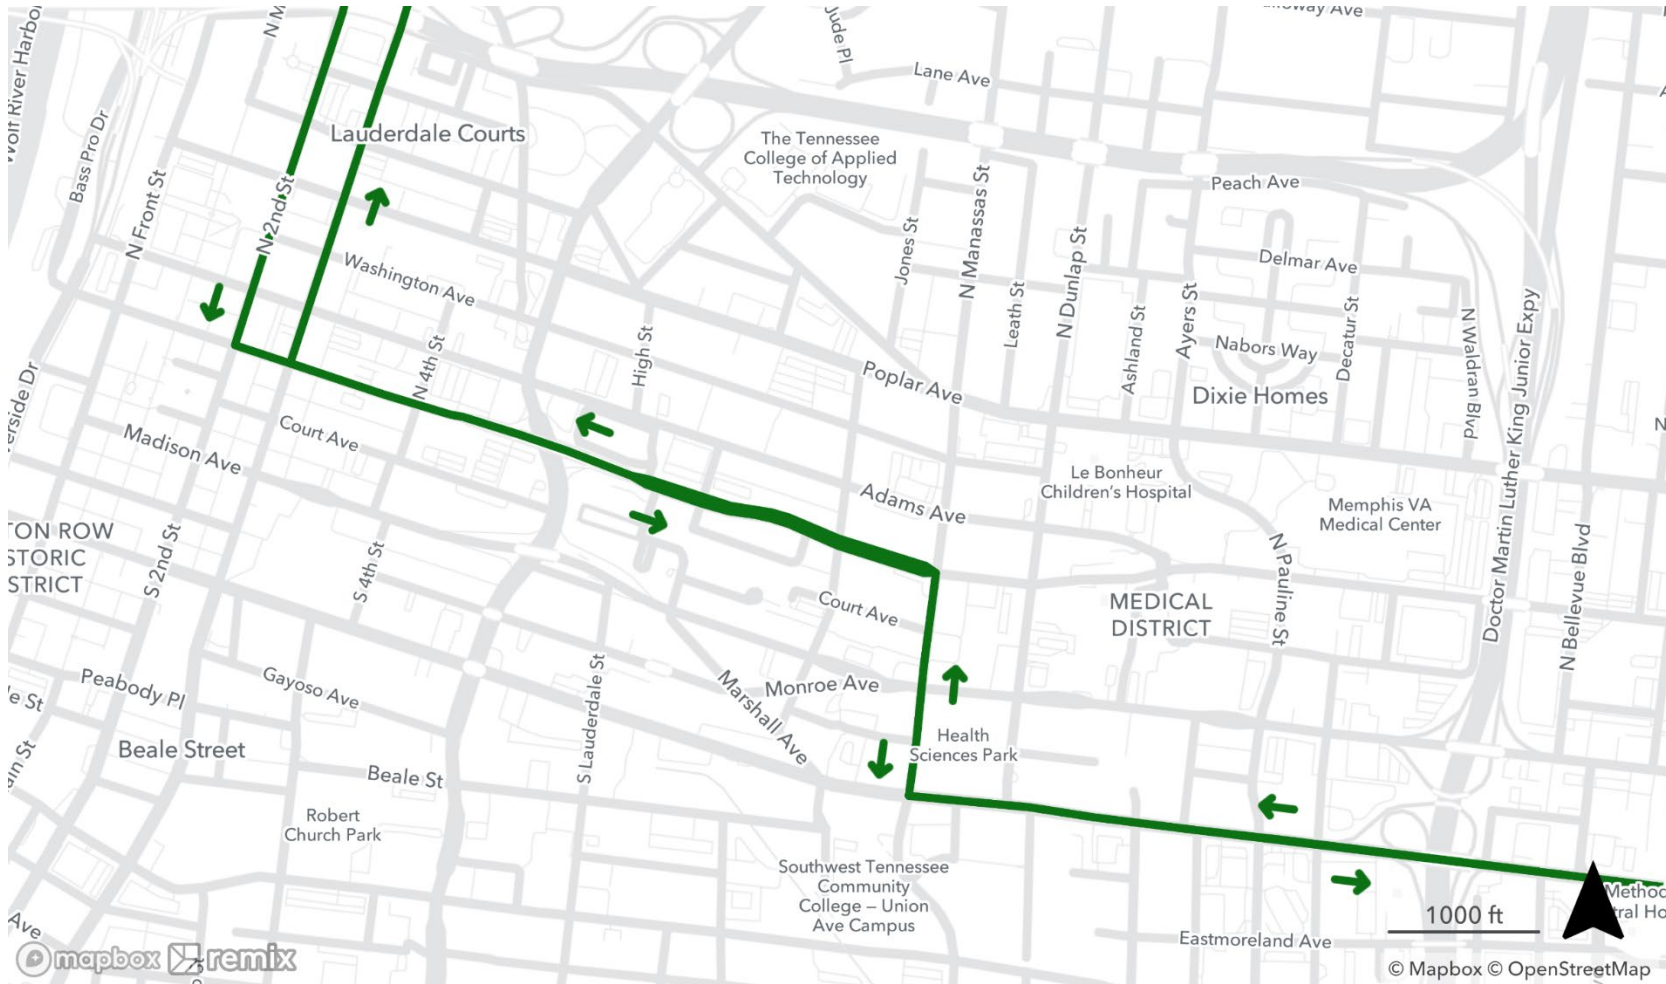

Route 1 Outbound
South on Second
Left on Jefferson
Right on Manassas
Left on Union
Continue regular route

Route 1 Inbound
West on Union
Right on Manassas
Left on Jefferson
Right on B.B. King
Continue regular route

Saturday, December 4 Detour

- All routes normally starting and ending at Hudson Transit Center will instead begin and end at one of these four locations until 5 p.m. :
 - Greenlaw and N. 3rd (Routes 8, 11, 40)
 - Manassas and Jackson (Routes 19, 28, 52, 53)
 - Madison and Manassas (Health Sciences Park) (Routes 1, 2, 50)
 - Harbert and Bellevue (Routes 4, 12, 13, 34, 36, 39, 57)
- Detour shuttle will provide connection between these four locations

Detour Shuttle from Greenlaw and N. Third to Harbert and Bellevue

Saturday, December 4, 2021 Until 5 p.m.

Outbound Directions:
Start at Greenlaw and N. Third
Left on N. Third
Right on Chelsea
Right on Manassas
Left on Jackson
Right on Watkins
Watkins becomes Cleveland
Right on Poplar
Left on Manassas
Left on Union
Right on Bellevue
Right on Lamar
Right on Harbert

Route 19 Inbound

Head west on Jackson
Right on Thomas
Right on Chelsea
Right on Manassas
Stop at Manassas and Jackson near side

Connecting routes: 28, 52, 53

Route 28 Airport

Saturday, December 4, 2021
Detour from 7:00 a.m. to 2:00 p.m.