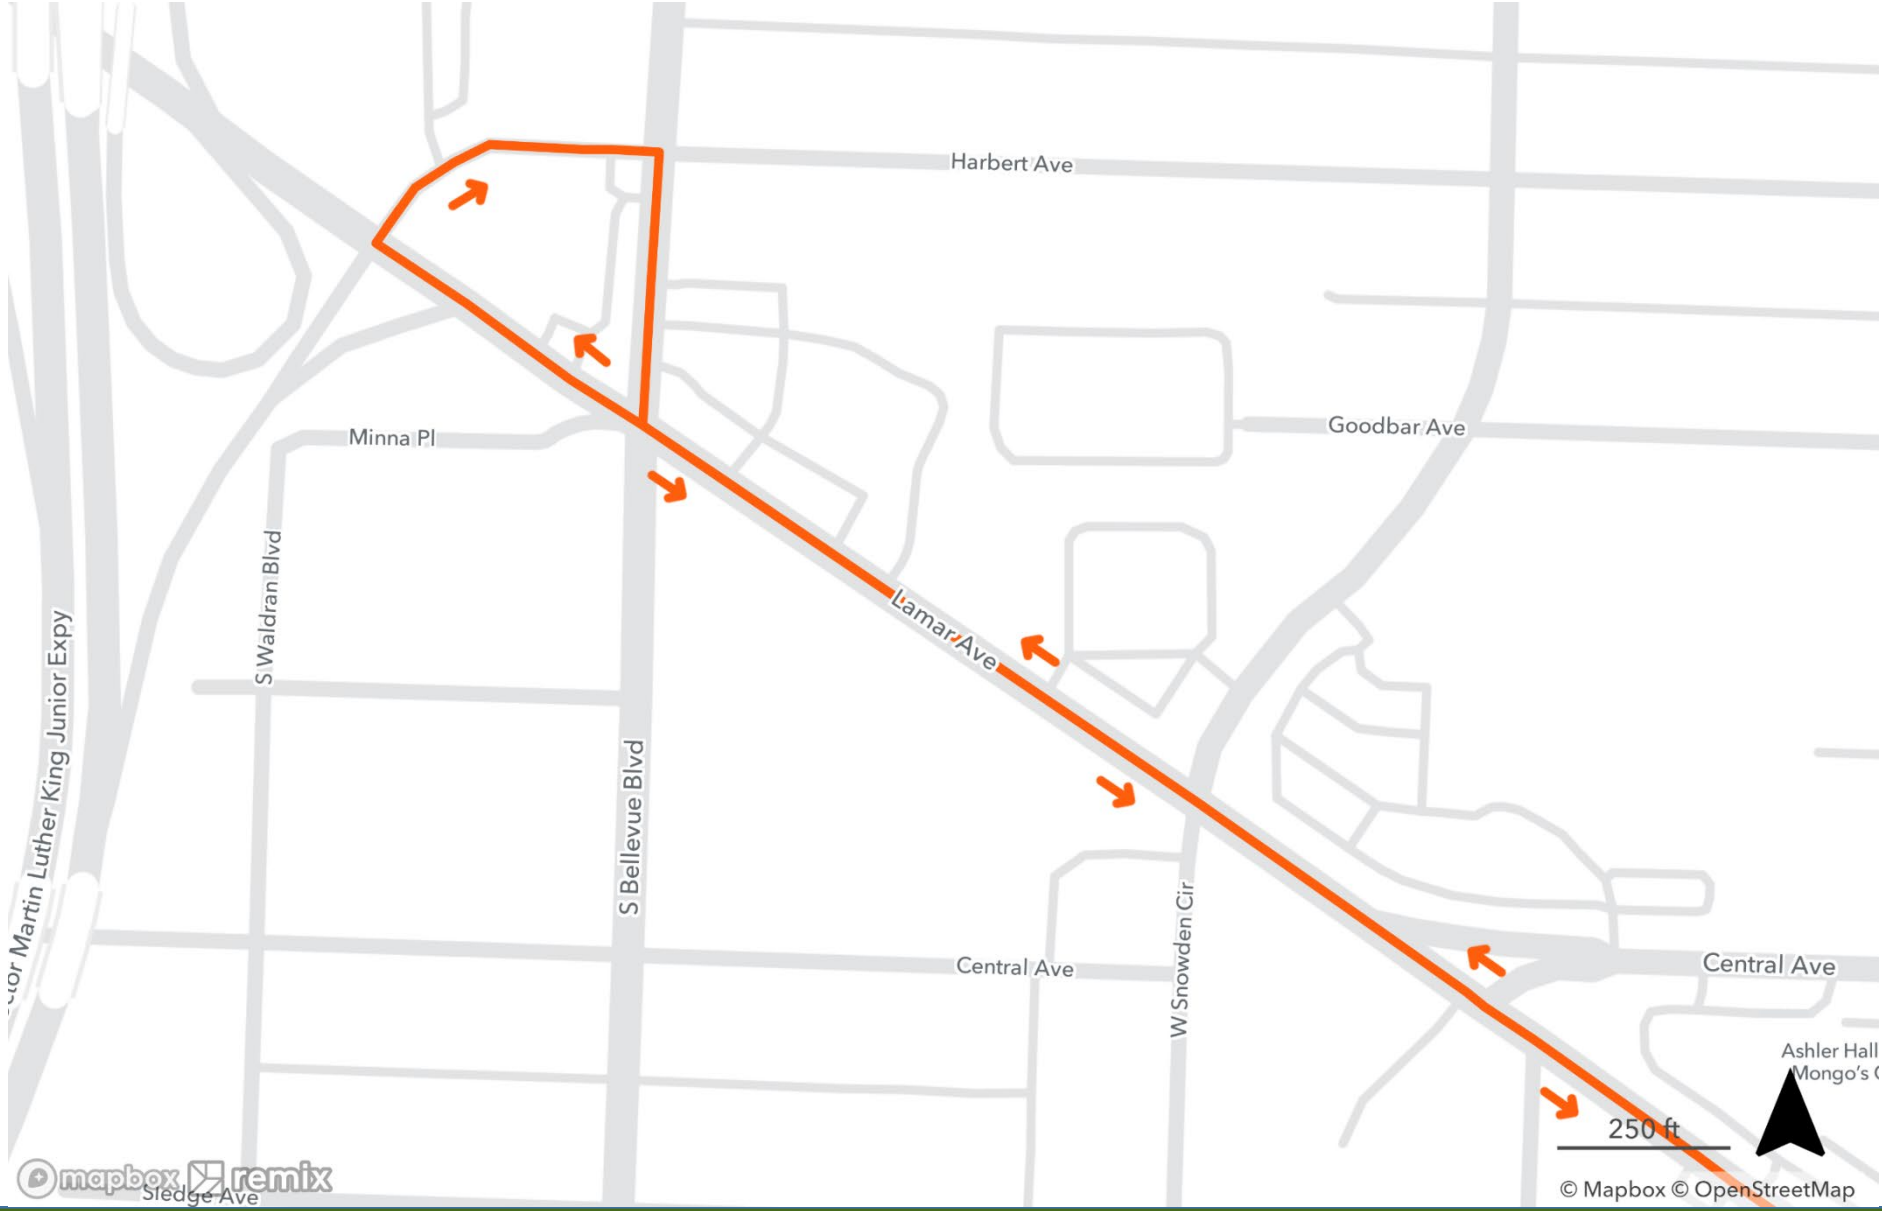

Connecting routes: 19, 52, 53

Route 34 Walnut Grove and Central

Saturday, December 4, 2021
Detour until 5 p.m.

Directions:

Route 34 Outbound

Start at Harbert and Bellevue
Right on Bellevue
Left on Lamar
Left on Central
Continue regular route

Route 34 Inbound

Head east on Central
Right on Lamar
Right on Harbert

Connecting routes: 4,12,13,36,39,42,57

Route 36 Lamar

Saturday, December 4, 2021
Detour until 5 p.m.

Directions:
Route 36 Outbound
Start at Harbert and Bellevue
Right on Bellevue
Left on Lamar
Continue regular route

Route 36 Inbound
Head west on Lamar
Right on Harbert

Connecting routes:
4,12,13,34,39,42,57

Route 39 S. Third

Saturday, December 4, 2021
Detour until 5 p.m.

Directions:

Route 39 Outbound
Start at Harbert and Bellevue
Right on Bellevue
Right on Lamar which becomes Crump
Left on S. Third
Continue regular route

Saturday, December 4, 2021
Detour until 5 p.m.

Directions:
Route 57 Outbound
Start at Harbert and Bellevue
Right on Bellevue
Right on Lamar which becomes Crump
Left on Wellington
Continue regular route