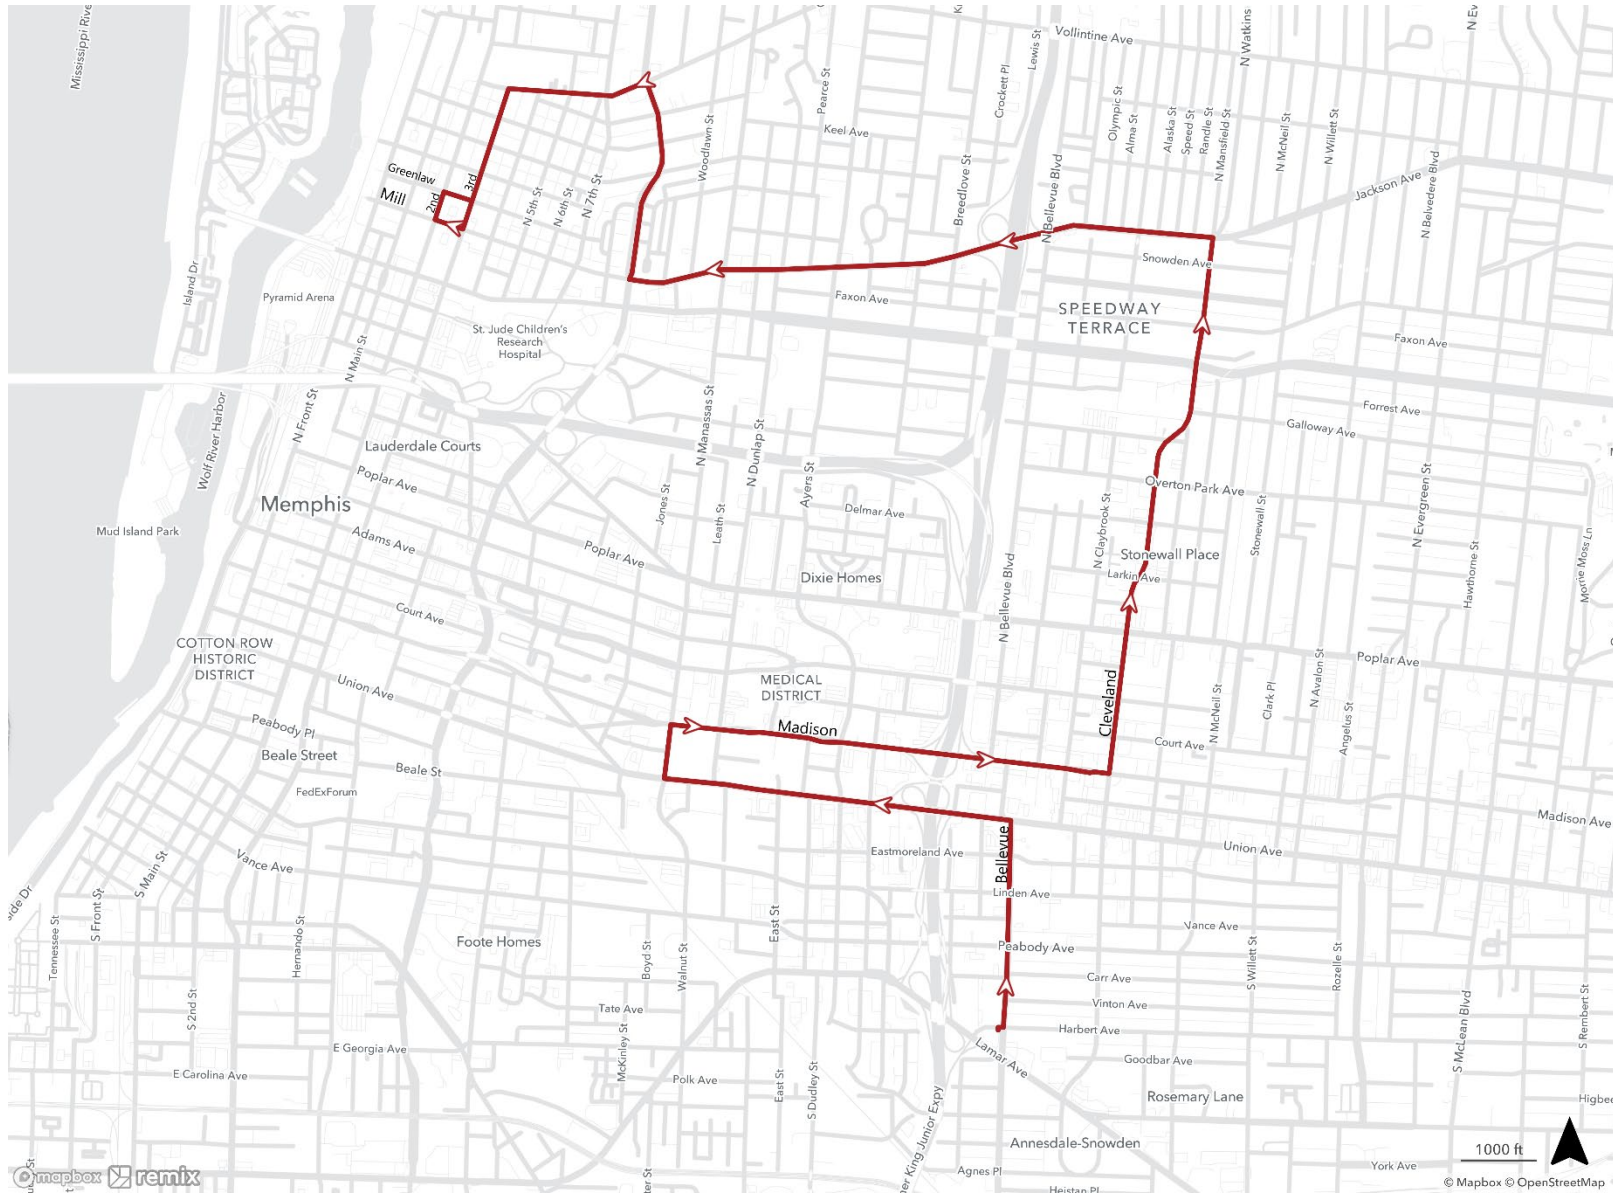

Detour Shuttle from Greenlaw and N. Third to Harbert and Bellevue

Saturday, December 4, 2021 Until 5 p.m.

Outbound Directions:
Start at Greenlaw and N. Third
Left on N. Third
Right on Chelsea
Right on Manassas
Left on Jackson
Right on Watkins
Watkins becomes Cleveland
Right on Poplar
Left on Manassas
Left on Union
Right on Bellevue
Right on Lamar
Right on Harbert

Connecting to these routes at the four transfer points: 1,2,4,12,13,19,28,34,36,39,42,50,52,53,57

Detour Shuttle from Harbert and Bellevue to Greenlaw and N. Third

Saturday, December 4, 2021 Until 5 p.m.

Inbound Directions:

- Start at Harbert and Bellevue
- Left on Bellevue
- Left on Union
- Right on Manassas
- Right on Madison
- Left on Cleveland
- Cleveland becomes Watkins
- Left on Jackson
- Right on Thomas
- Left on Chelsea
- Left on N. Third
- Right on N. Second
- Right on Greenlaw

Connecting to these routes at the four transfer points: 1,2,4,12,13,19,28,34,36,39,42,50,52,53,57

Route 1 Union

Saturday, December 4, 2021
Detour until 5 p.m.

Directions:

Route 1 Outbound

Start at Madison and Manassas
Right on Dunlap
Left on Union
Continue regular route