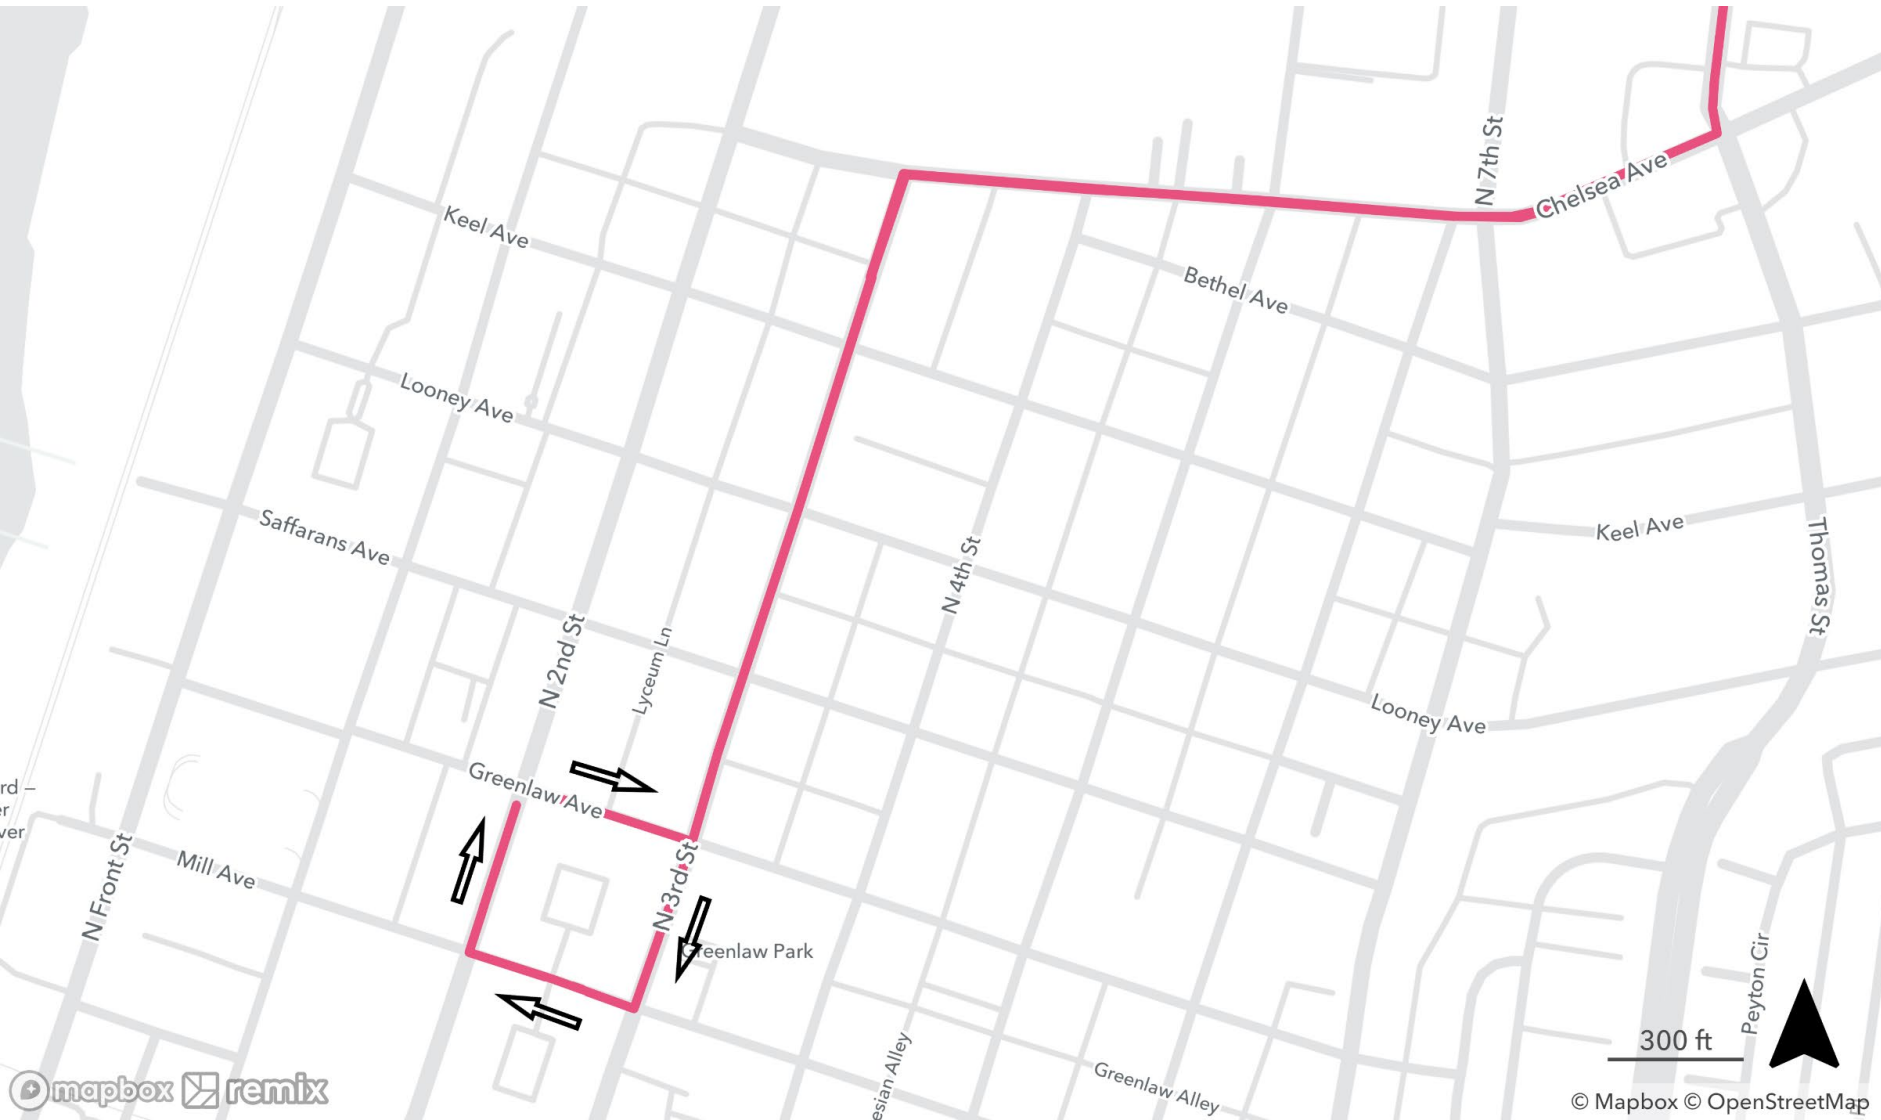

Connecting routes: 12,13,34,36,39,42,57

Route 8 Chelsea and Highland

Saturday, December 4, 2021
Detour until 5 p.m.

Directions:

Route 8 Outbound

Start at Greenlaw and N. Third
Left on N. Third
Continue regular route

Route 8 Inbound

Head south on N. Third
Right on Mill
Right on N. Second
Right on Greenlaw

Connecting routes: 11 and 40

Route 11 Frayser

Saturday, December 4, 2021
Detour until 5 p.m.

Directions:

Route 11 Outbound
Start at Greenlaw and N. Third
Left on N. Third
Continue regular route

Route 11 Inbound
Head south on N. Third
Right on Mill
Right on N. Second
Right on Greenlaw

Connecting routes: 8 and 40

Route 12 Mallory

Saturday, December 4, 2021
Detour until 5 p.m.

Directions:
Route 12 Outbound
Start at Harbert and Bellevue
Right on Bellevue
Right on Lamar which becomes Crump
Left on Florida
Continue regular route

Route 19 Inbound

Head west on Jackson
Right on Thomas
Right on Chelsea
Right on Manassas
Stop at Manassas and Jackson near side

Connecting routes: 28, 52, 53

Route 28 Airport

Saturday, December 4, 2021
Detour from 7:00 a.m. to 2:00 p.m.