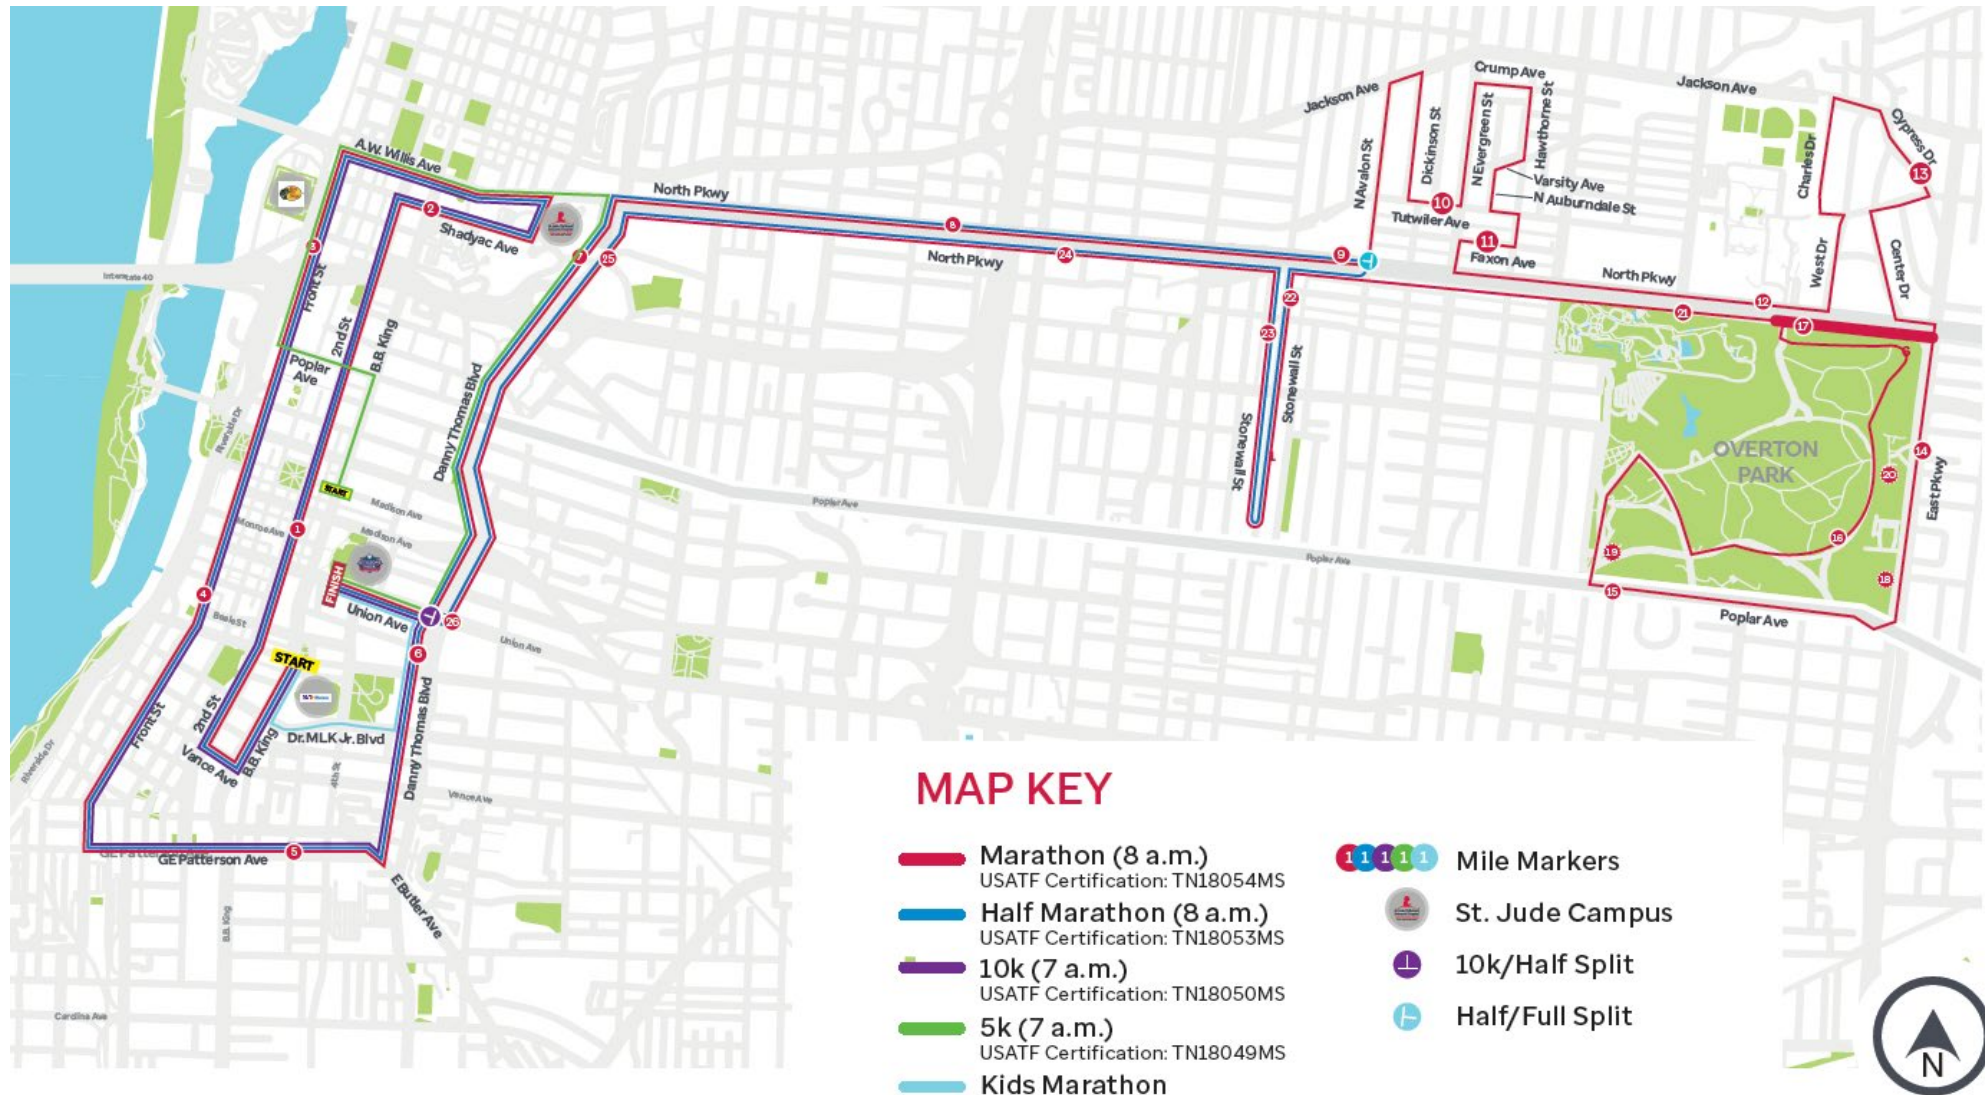

Marathon Course Map