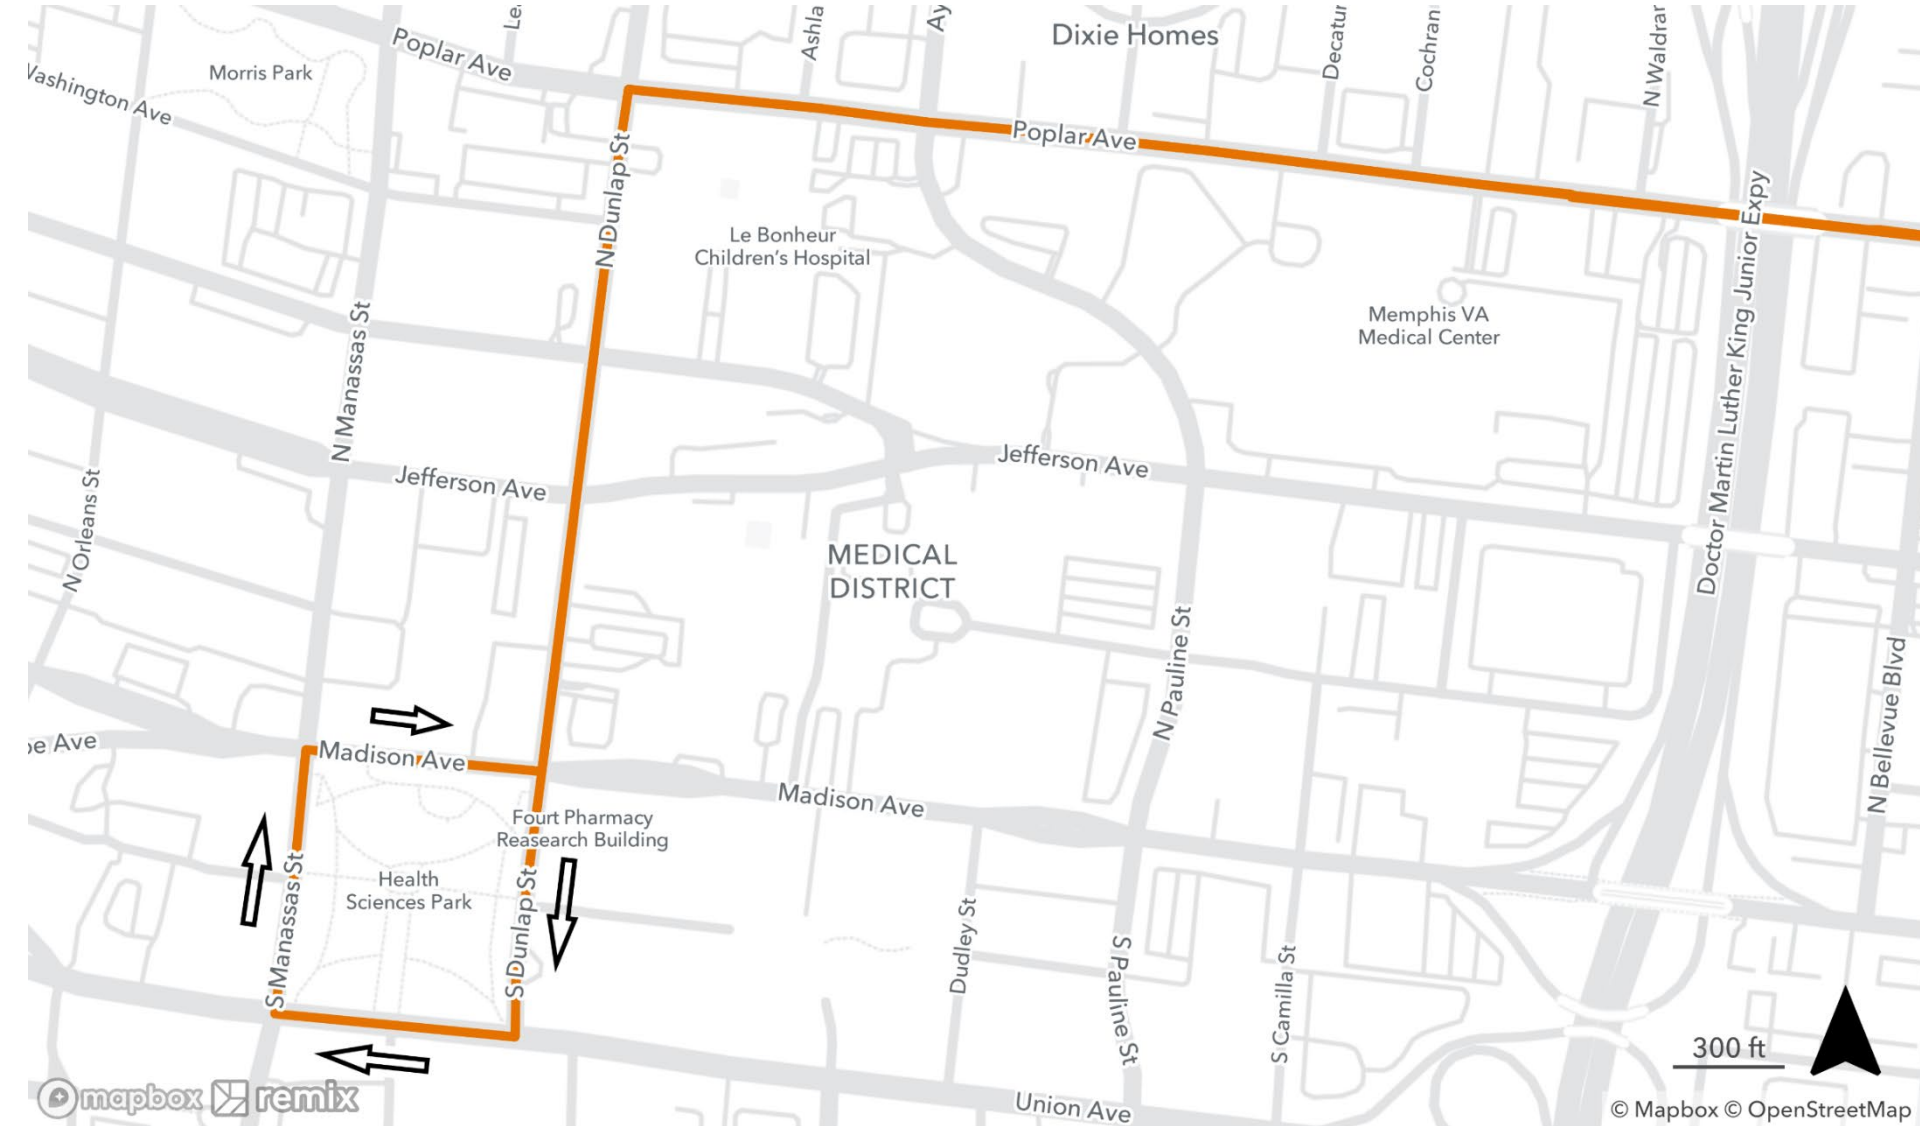

Directions:

Route 50 Outbound

Start at Madison and Manassas
Left on Dunlap
Right on Poplar
Continue regular route

Route 50 Inbound

Head west on Poplar
Left on Dunlap
Right on Union
Right on Manassas

Connecting routes: 1,2

Connecting routes: 19,28,53

Route 53 Summer

Saturday, December 4, 2021
Detour until 5 p.m.

Directions: Route 53 Outbound:
Start at Manassas and Jackson
Left on Jackson
Right on Trezevant
Left on Summer
Continue regular route

Route 53 Inbound:
Head west on Summer
Right on Trezevant
Left on Jackson
Right on Thomas
Right on Chelsea
Right on Manassas
Stop at Manassas and Jackson Near Side

Connecting routes: 19, 28, 52

Route 57 Park

Saturday, December 4, 2021
Detour until 5 p.m.

Directions:
Route 57 Outbound
Start at Harbert and Bellevue
Right on Bellevue
Right on Lamar which becomes Crump
Left on Wellington
Continue regular route