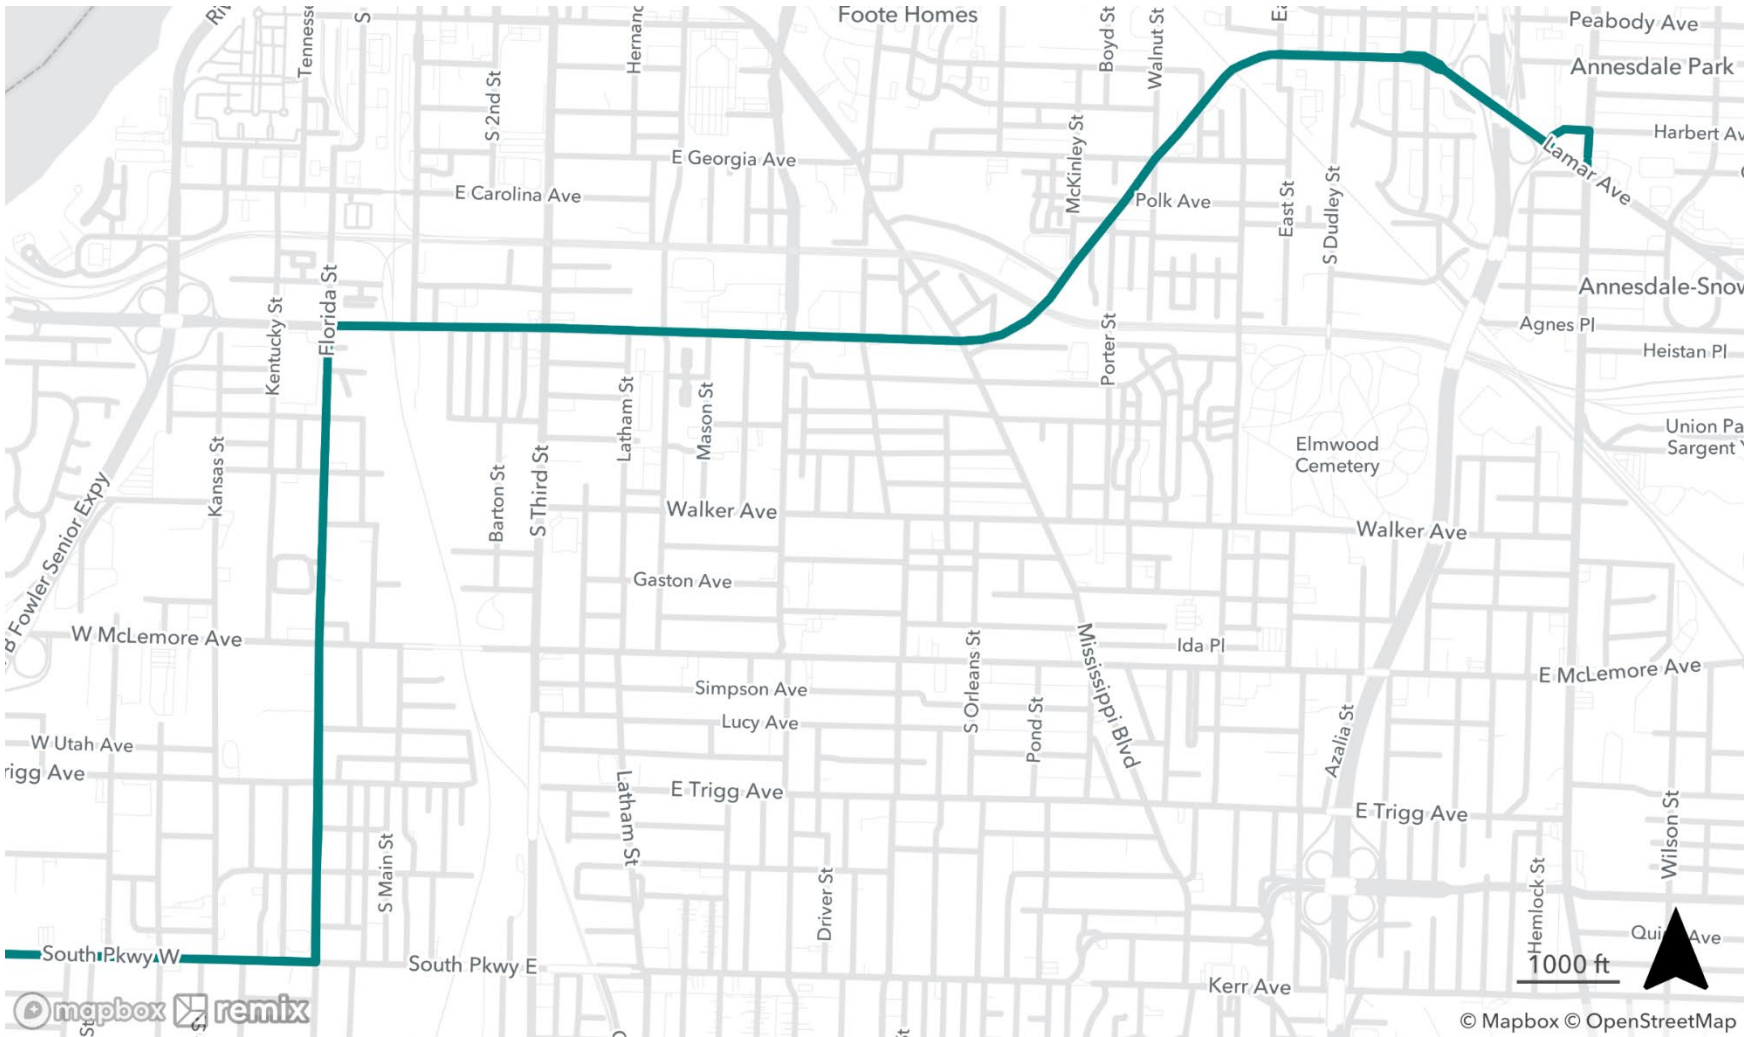

Route 8 Inbound

Head south on N. Third
Right on Mill
Right on N. Second
Right on Greenlaw

Connecting routes: 11 and 40

Route 11 Frayser

Saturday, December 4, 2021
Detour until 5 p.m.

Directions:

Route 11 Outbound
Start at Greenlaw and N. Third
Left on N. Third
Continue regular route

Route 11 Inbound
Head south on N. Third
Right on Mill
Right on N. Second
Right on Greenlaw

Connecting routes: 8 and 40

Route 12 Mallory

Saturday, December 4, 2021
Detour until 5 p.m.

Directions:
Route 12 Outbound
Start at Harbert and Bellevue
Right on Bellevue
Right on Lamar which becomes Crump
Left on Florida
Continue regular route

Route 19 Inbound

Head west on Jackson
Right on Thomas
Right on Chelsea
Right on Manassas
Stop at Manassas and Jackson near side

Connecting routes: 28, 52, 53

Route 28 Airport

Saturday, December 4, 2021
Detour from 7:00 a.m. to 2:00 p.m.

Saturday, December 4, 2021
Detour until 5 p.m.

Directions:
Route 57 Outbound
Start at Harbert and Bellevue
Right on Bellevue
Right on Lamar which becomes Crump
Left on Wellington
Continue regular route