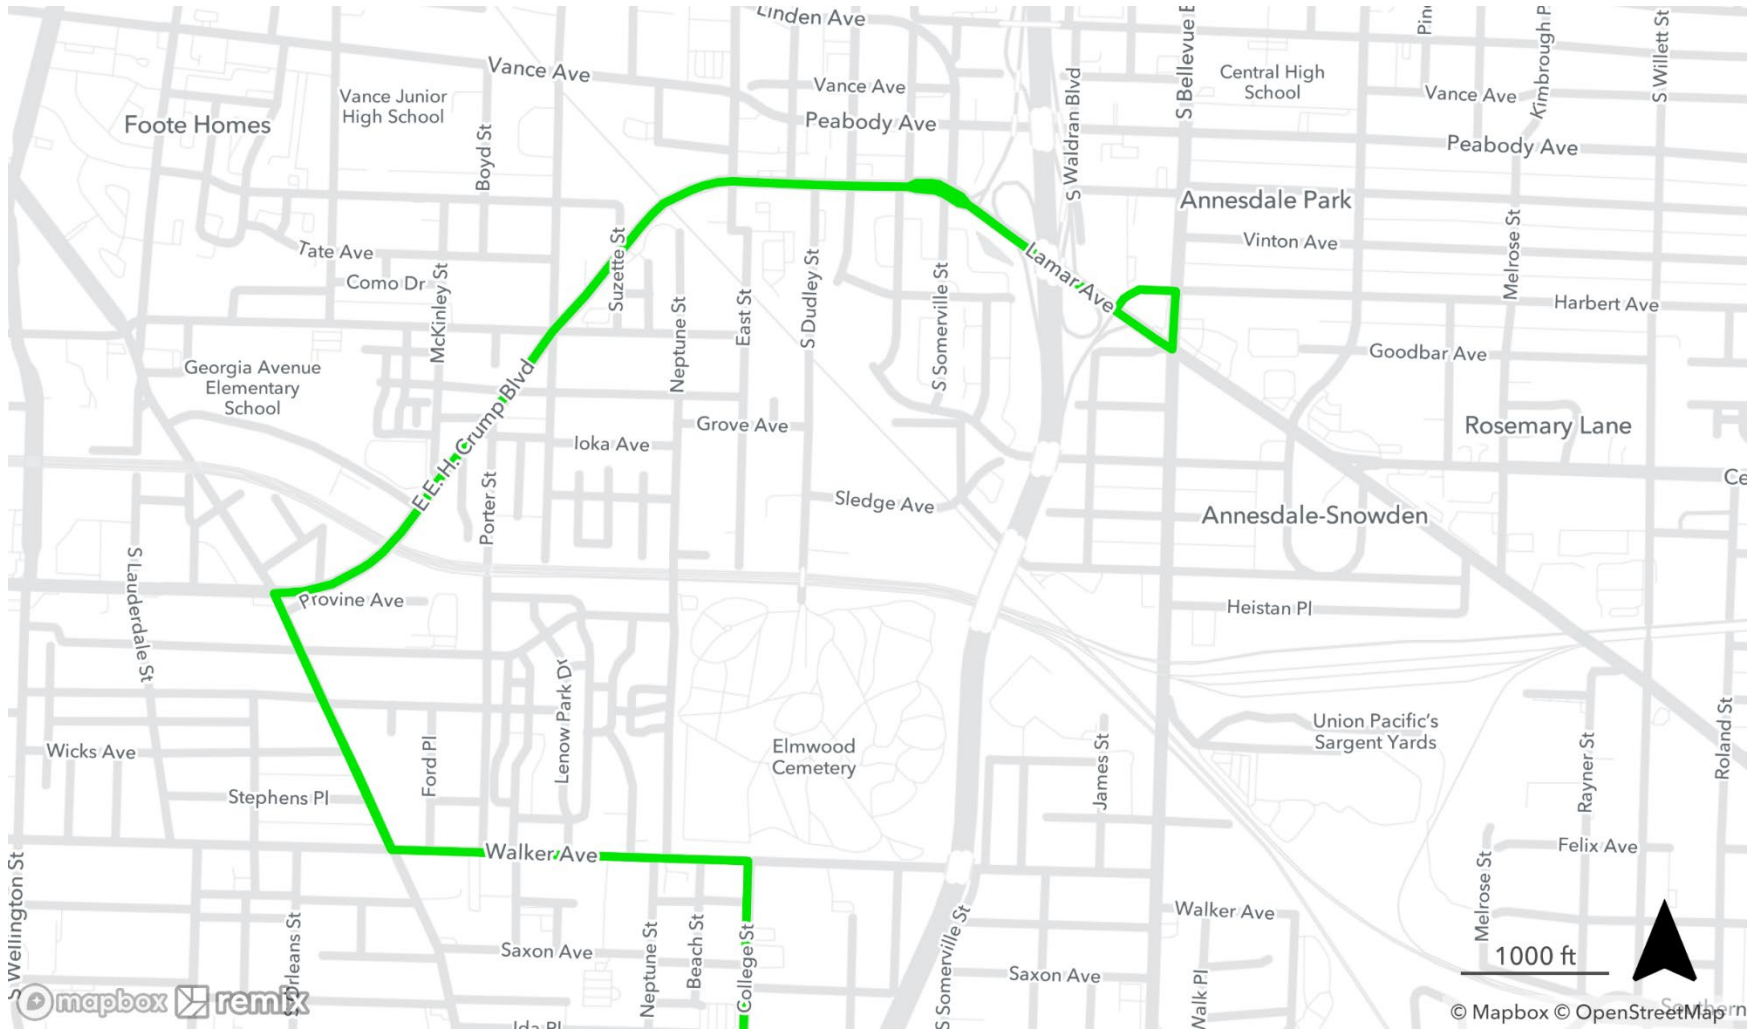

Inbound Directions:

- Start at Harbert and Bellevue
- Left on Bellevue
- Left on Union
- Right on Manassas
- Right on Madison
- Left on Cleveland
- Cleveland becomes Watkins
- Left on Jackson
- Right on Thomas
- Left on Chelsea
- Left on N. Third
- Right on N. Second
- Right on Greenlaw

Connecting to these routes at the four transfer points: 1,2,4,12,13,19,28,34,36,39,42,50,52,53,57

Route 1 Union

Saturday, December 4, 2021
Detour until 5 p.m.

Directions:

Route 1 Outbound

Start at Madison and Manassas
Right on Dunlap
Left on Union
Continue regular route

Route 1 Inbound

Head west on Union
Right on Manassas
Right on Madison

Connecting routes: 2, 50

Route 2 Madison

Saturday, December 4, 2021
Detour until 5 p.m.

Directions:
Route 2 Outbound
Start at Madison and Manassas
Left on Dunlap
Right on Adams
Continue regular route

Route 2 Inbound
Head west on Adams
Left on Dunlap
Right on Union
Right on Manassas
Right on Madison

Connecting routes: 1, 50

Route 4 Walker

Saturday, December 4, 2021
Detour until 5 p.m.

Directions:

Route 4 Outbound