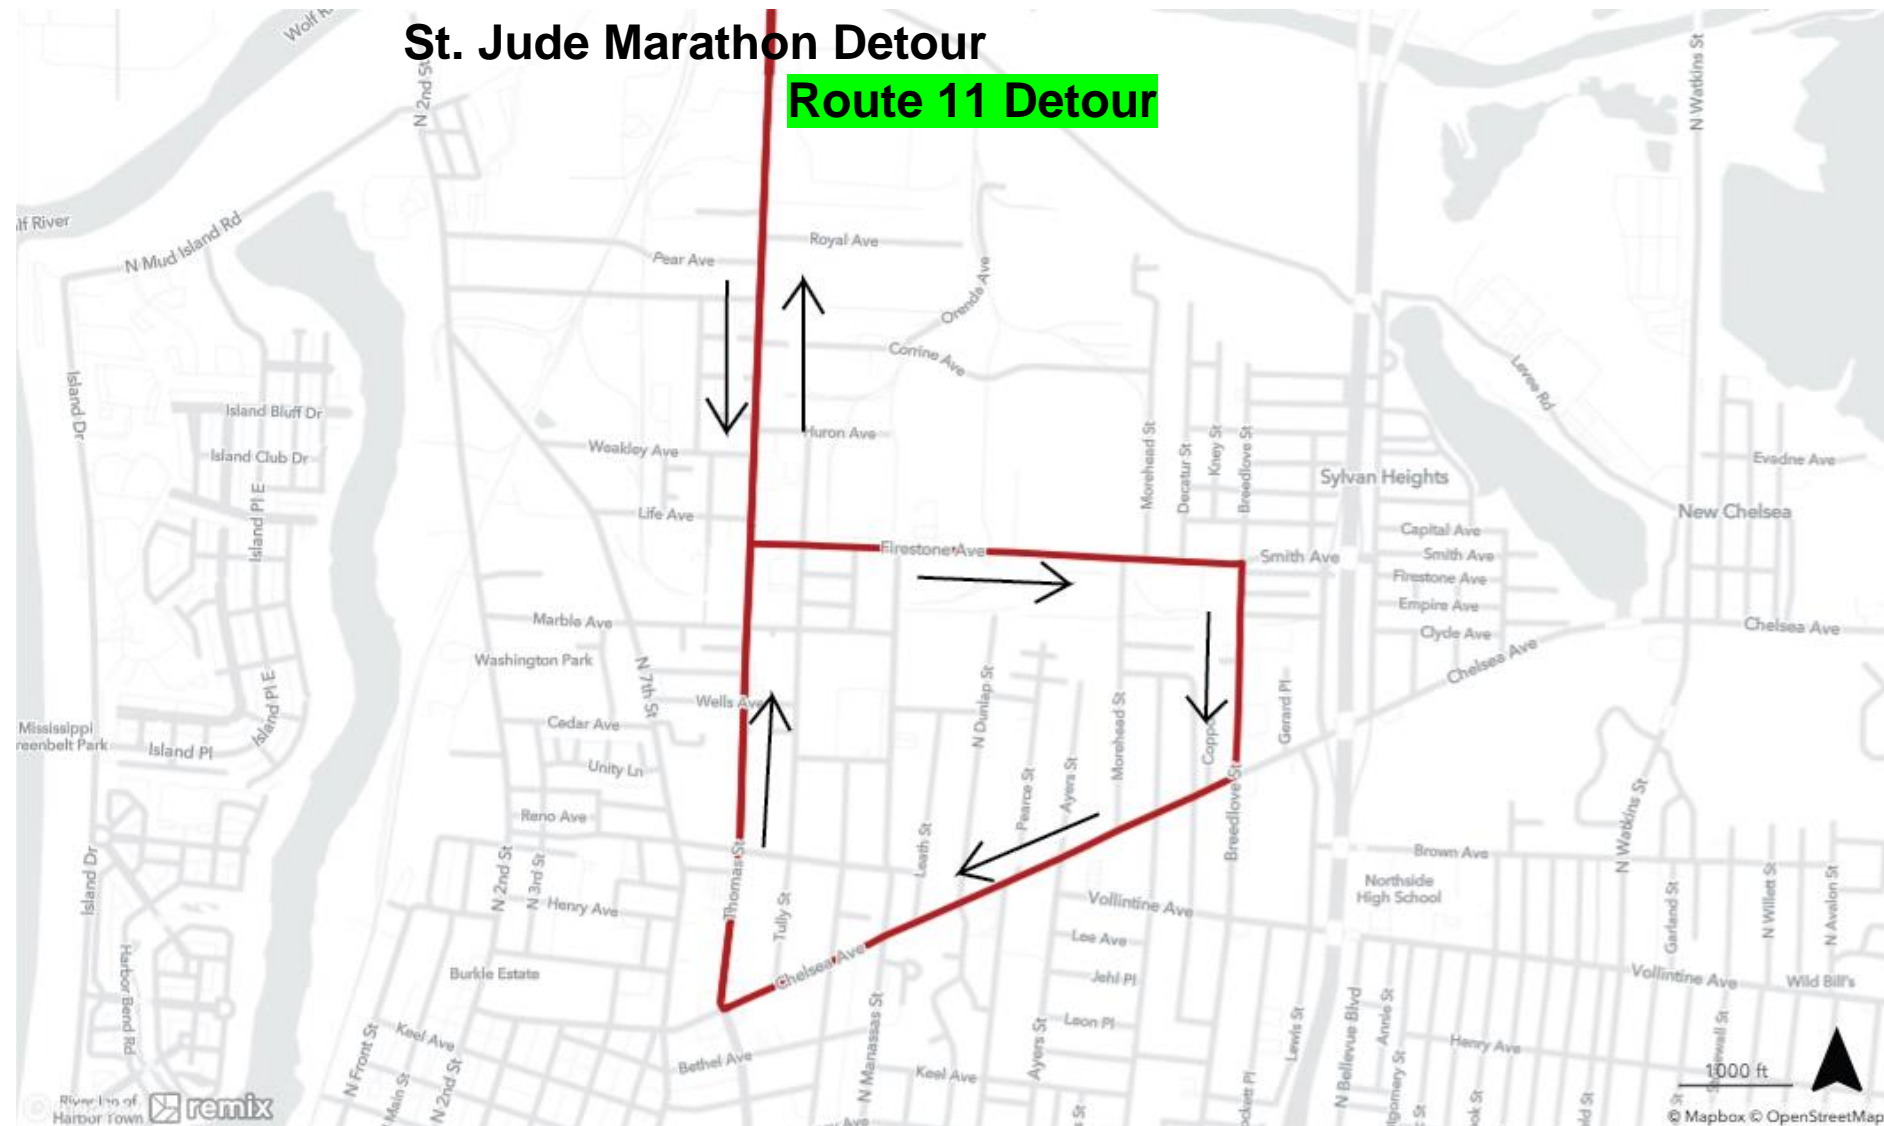

St. Jude Marathon Detour

Route 11 Detour

Effective: Saturday, December 7, 2024 at 7:00 AM to 3:00 PM

Directions:

Route 11 Outbound

Start at Chelsea at Danny Thomas
Continue regular route

Route 11 Inbound

Left on Firestone, Right
on Breedlove, Right on
Chelsea, end at
Chelsea at Danny
Thomas

**Connecting routes: 8
and 40**

MEMPHIS AREA TRANSIT AUTHORITY