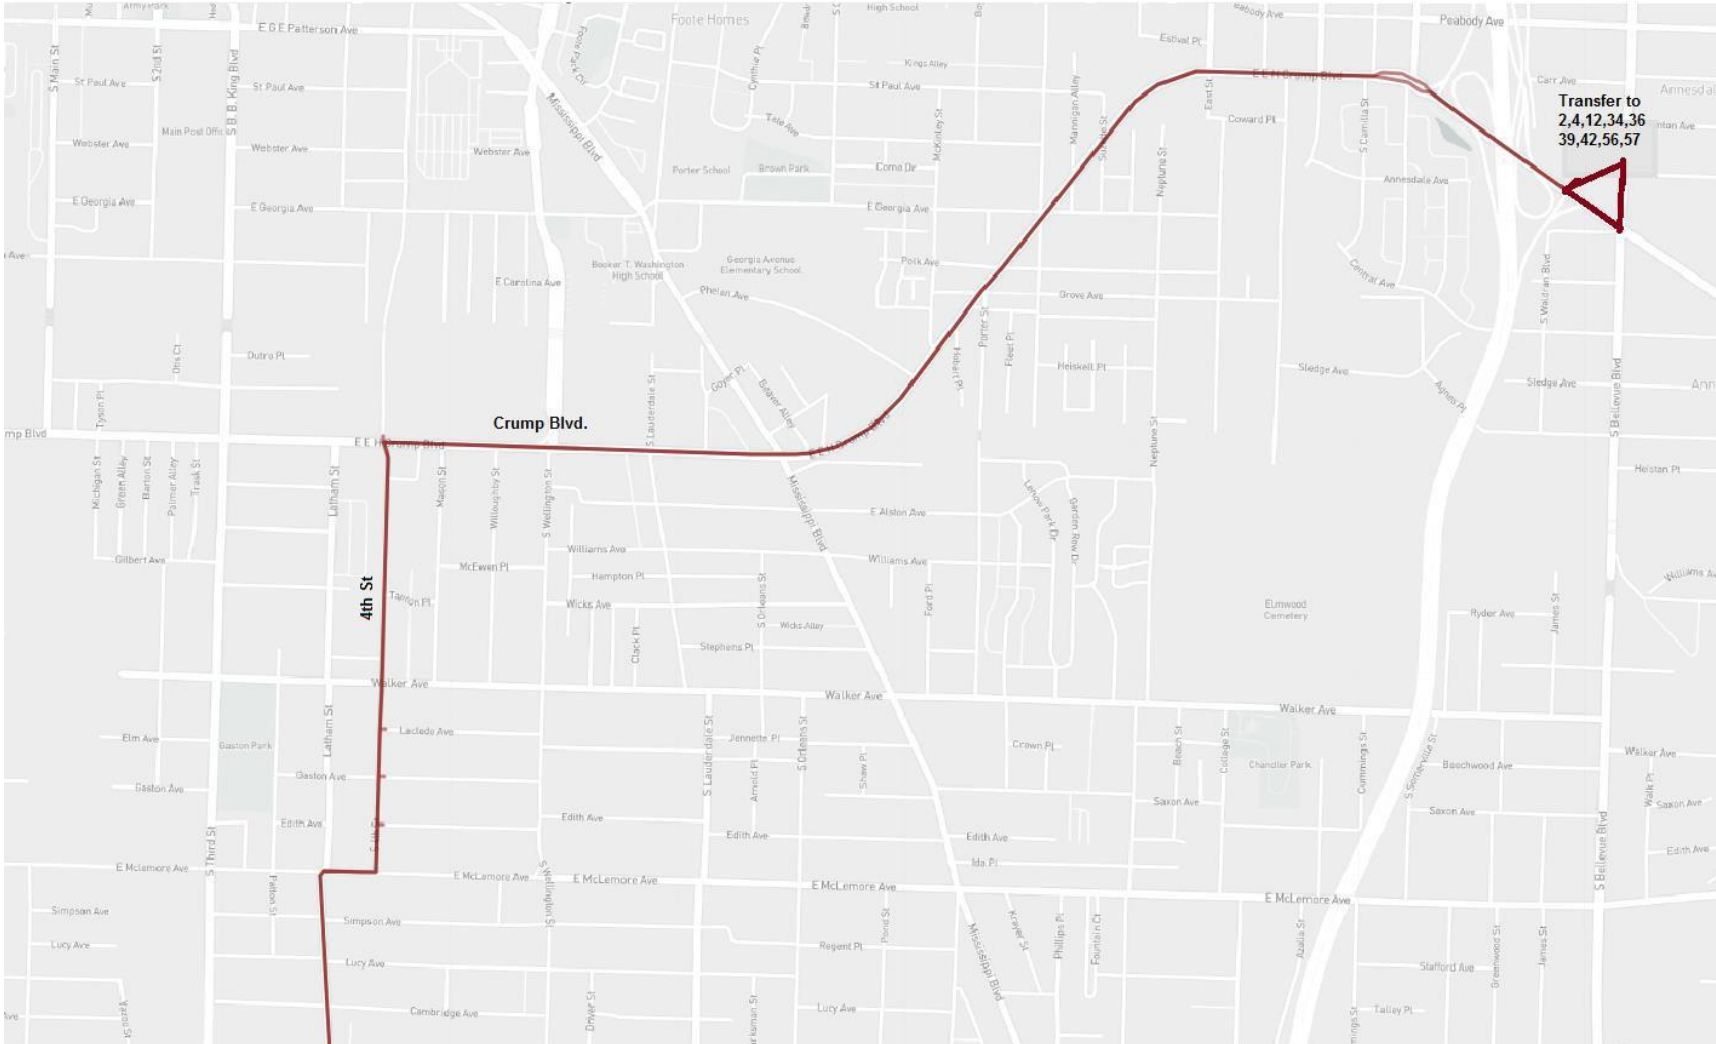

St. Jude Marathon Detour

Route 13 Detour

Effective: Saturday, December 2, 2023
at 7:00 AM to 3:00 PM

Directions:

Route 13 Outbound

Start at Harbert and Bellevue
Right on Bellevue
Right on Lamar which becomes Crump
Left on Fourth
Continue regular route

Route 13 Inbound

Head north on Fourth
Right on Crump which becomes Lamar
Left on Harbert, Change to Line 40,
Right on Bellevue, Right on Lamar,
Right I-240 North, Exit Chelsea, Left on
Chelsea, right on Thomas .

Connecting routes:

2,4,12,34,36,39,42,56,57