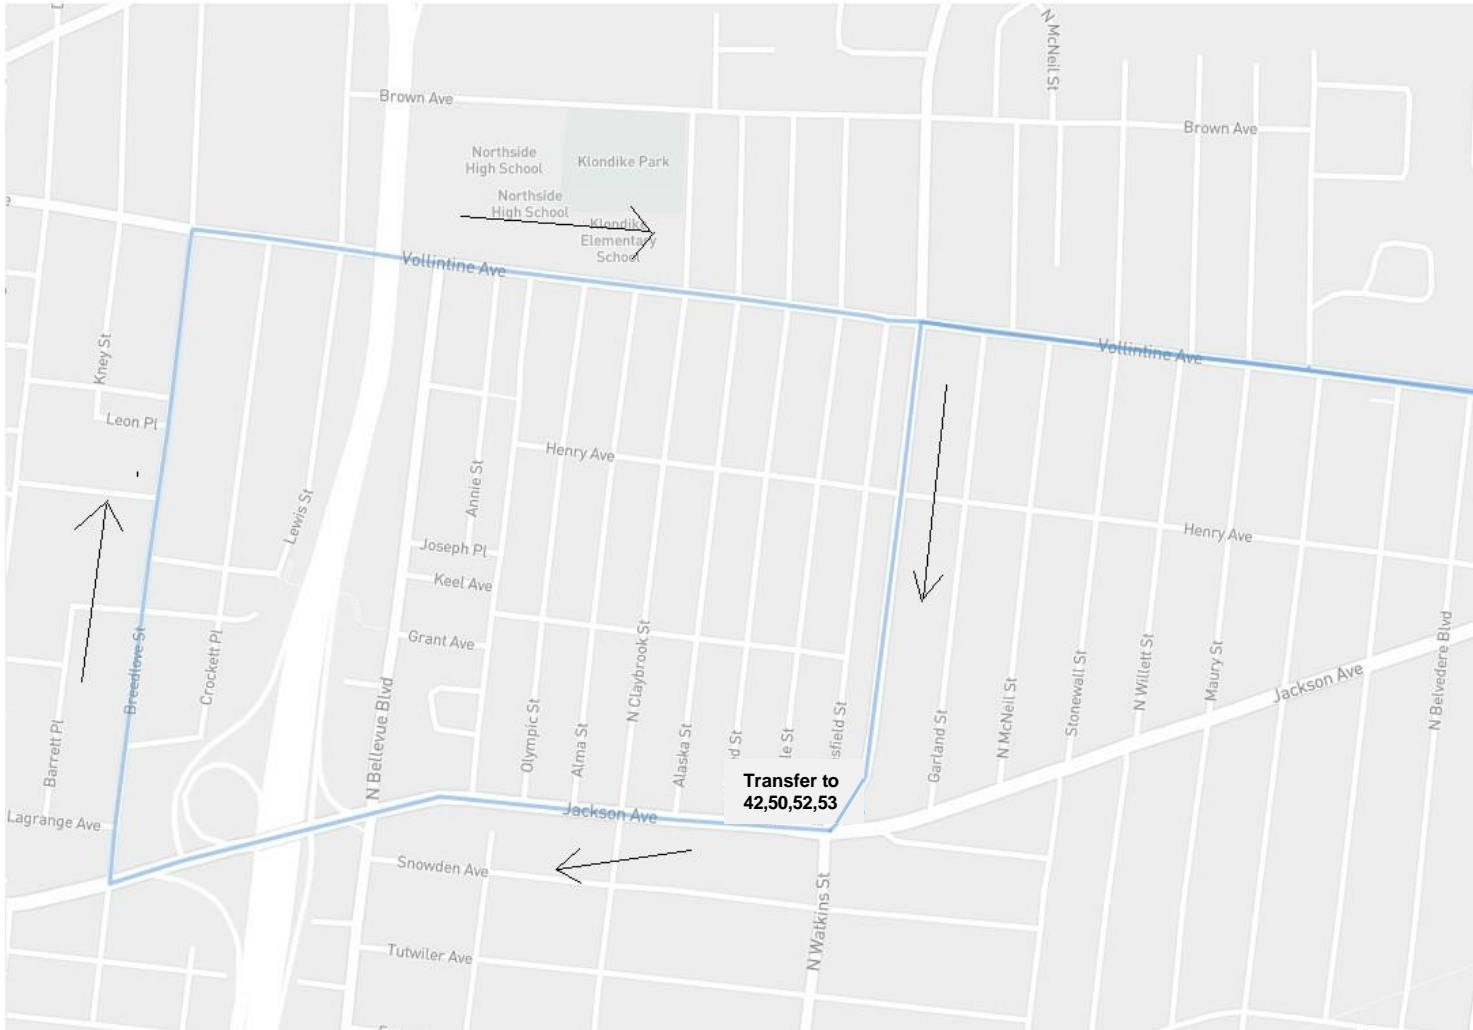

St. Jude Marathon Detour

Route 19 Detour

Effective: Saturday, December 7, 2024 at
7:00 AM to 3:00 PM

Directions:

Route 19 Outbound

Start at Watkins and Jackson
Right on Jackson
Right on Breedlove
Continue regular route

Route 19 Inbound

Head west on Vollintine
Left on Watkins
Stop at Watkins and Jackson near side

Connecting routes: 42,50,52,53