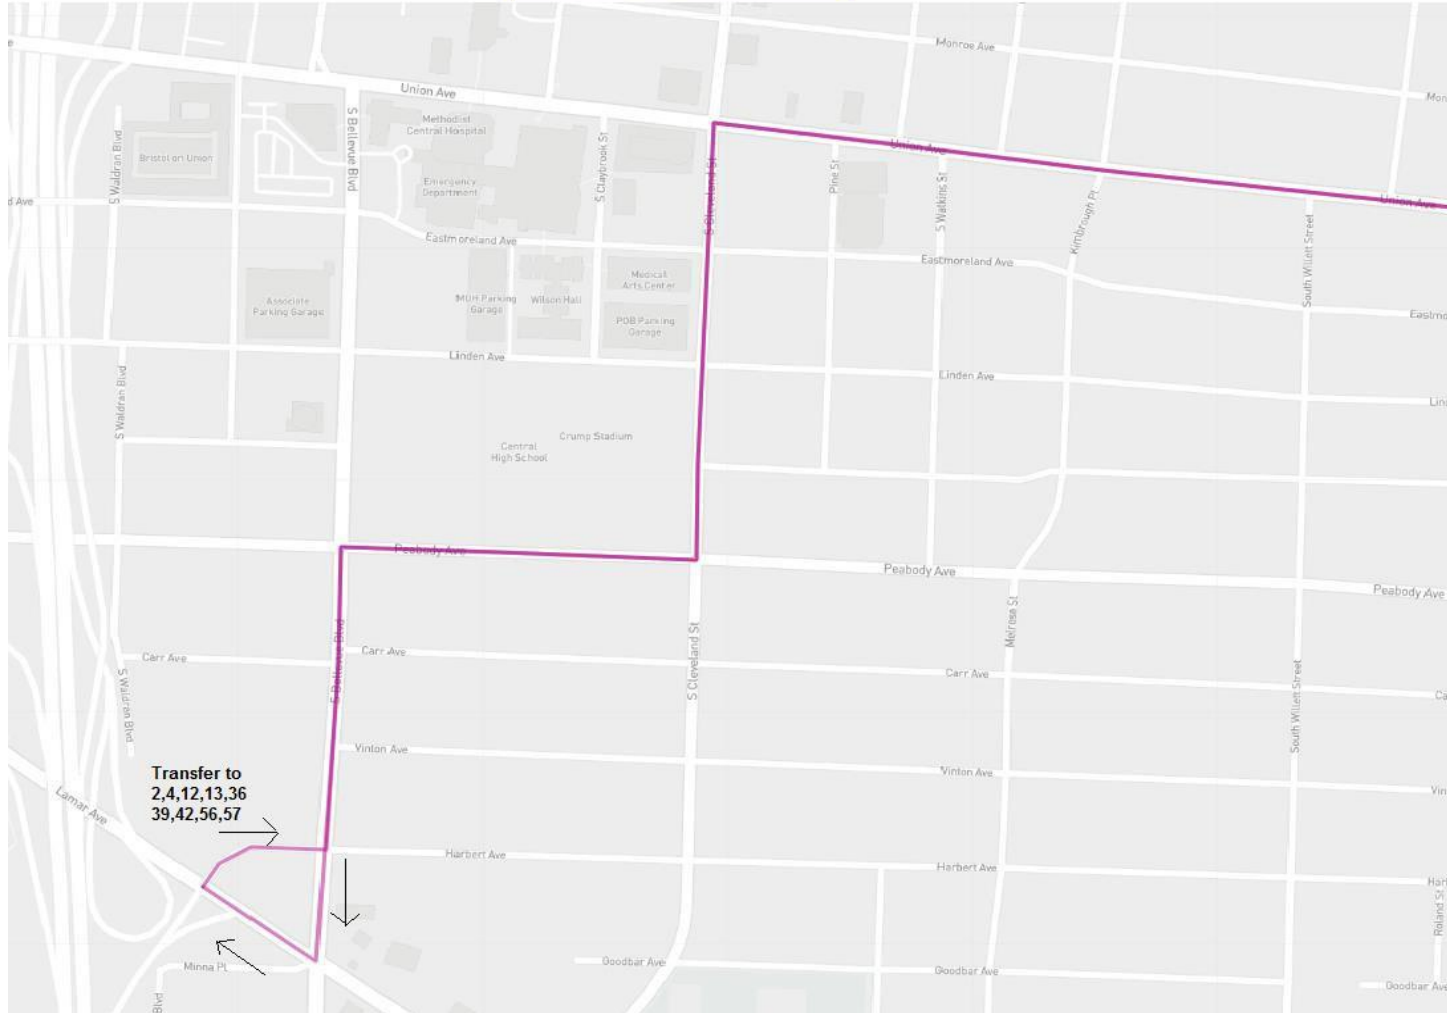

St. Jude Marathon Detour

Route 34 Detour

Effective: Saturday,
December 7, 2024 at 7:00 AM
to 3:00 PM

Directions:

Route 34 Outbound

Start at Harbert and Bellevue
Left on Bellevue
Right on Peabody
Left on Cleveland
Right on Union
Continue regular route

Route 34 Inbound

Head west on Union
Left on Cleveland
Right on Peabody
Left on Bellevue
Right on Lamar
Right on Harbert

Connecting routes:
2,4,12,13,36,39,42,57