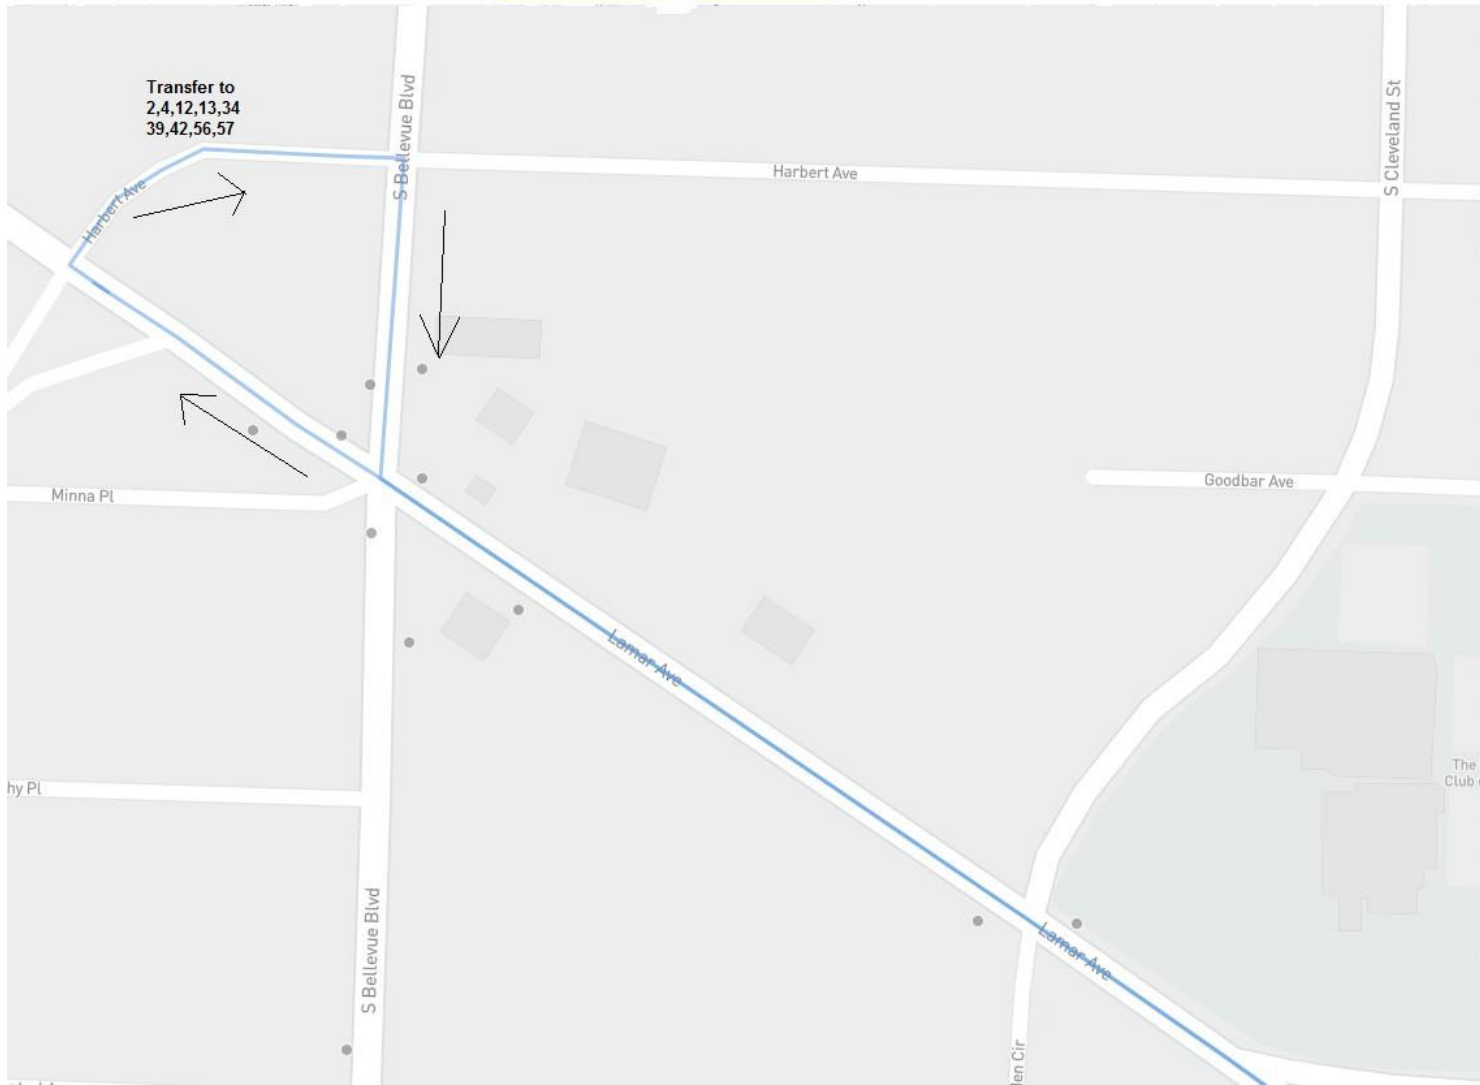

St. Jude Marathon Detour

Route 36 Detour

Effective: Saturday, December 7, 2024 at 7:00 AM to 3:00 PM

Directions:

Route 36 Outbound

Start at Harbert and Bellevue Right on Bellevue
Left on Lamar
Continue regular route

Route 36 Inbound

Head west on Lamar
Right on Harbert

Connecting routes:

2,4,12,13,34,39,42,57