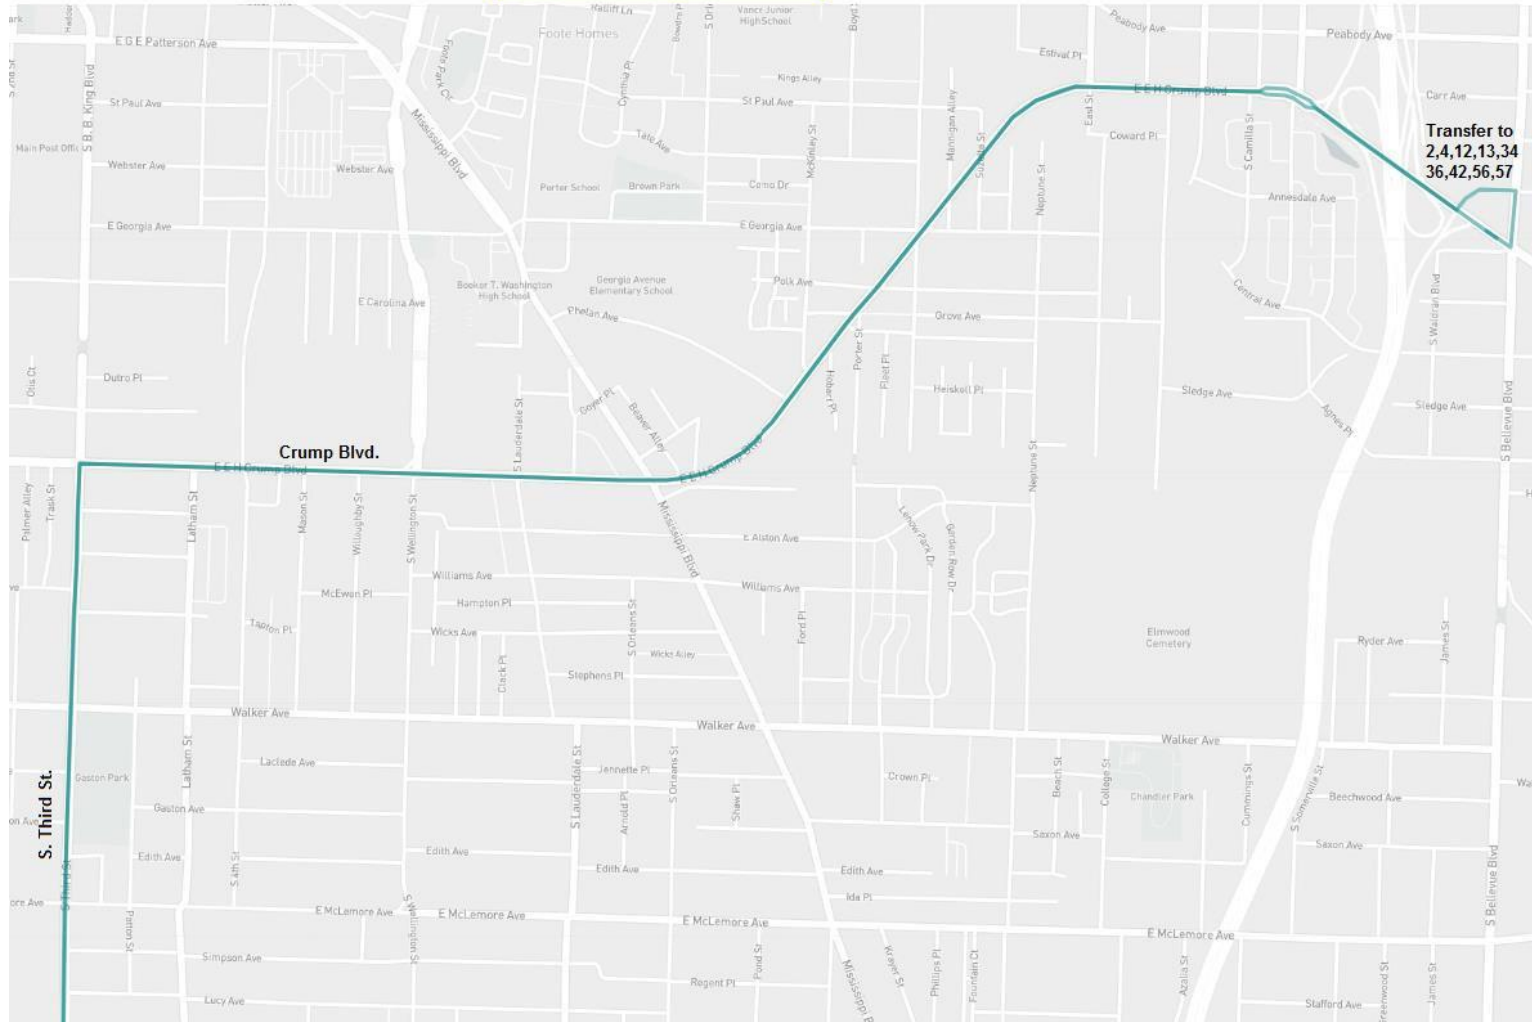

# St. Jude Marathon Detour

## Route 39 Detour

**Effective:** Saturday, December 7, 2024  
at 7:00 AM to 3:00 PM

#### Route 39 Outbound

Start at Harbert and Bellevue  
Right on Bellevue  
Right on Lamar which becomes Crump  
Left on S. Third  
Continue regular route

#### Route 39 Inbound

Head north on S. Third  
Right on Crump which becomes Lamar  
Left on Harbert