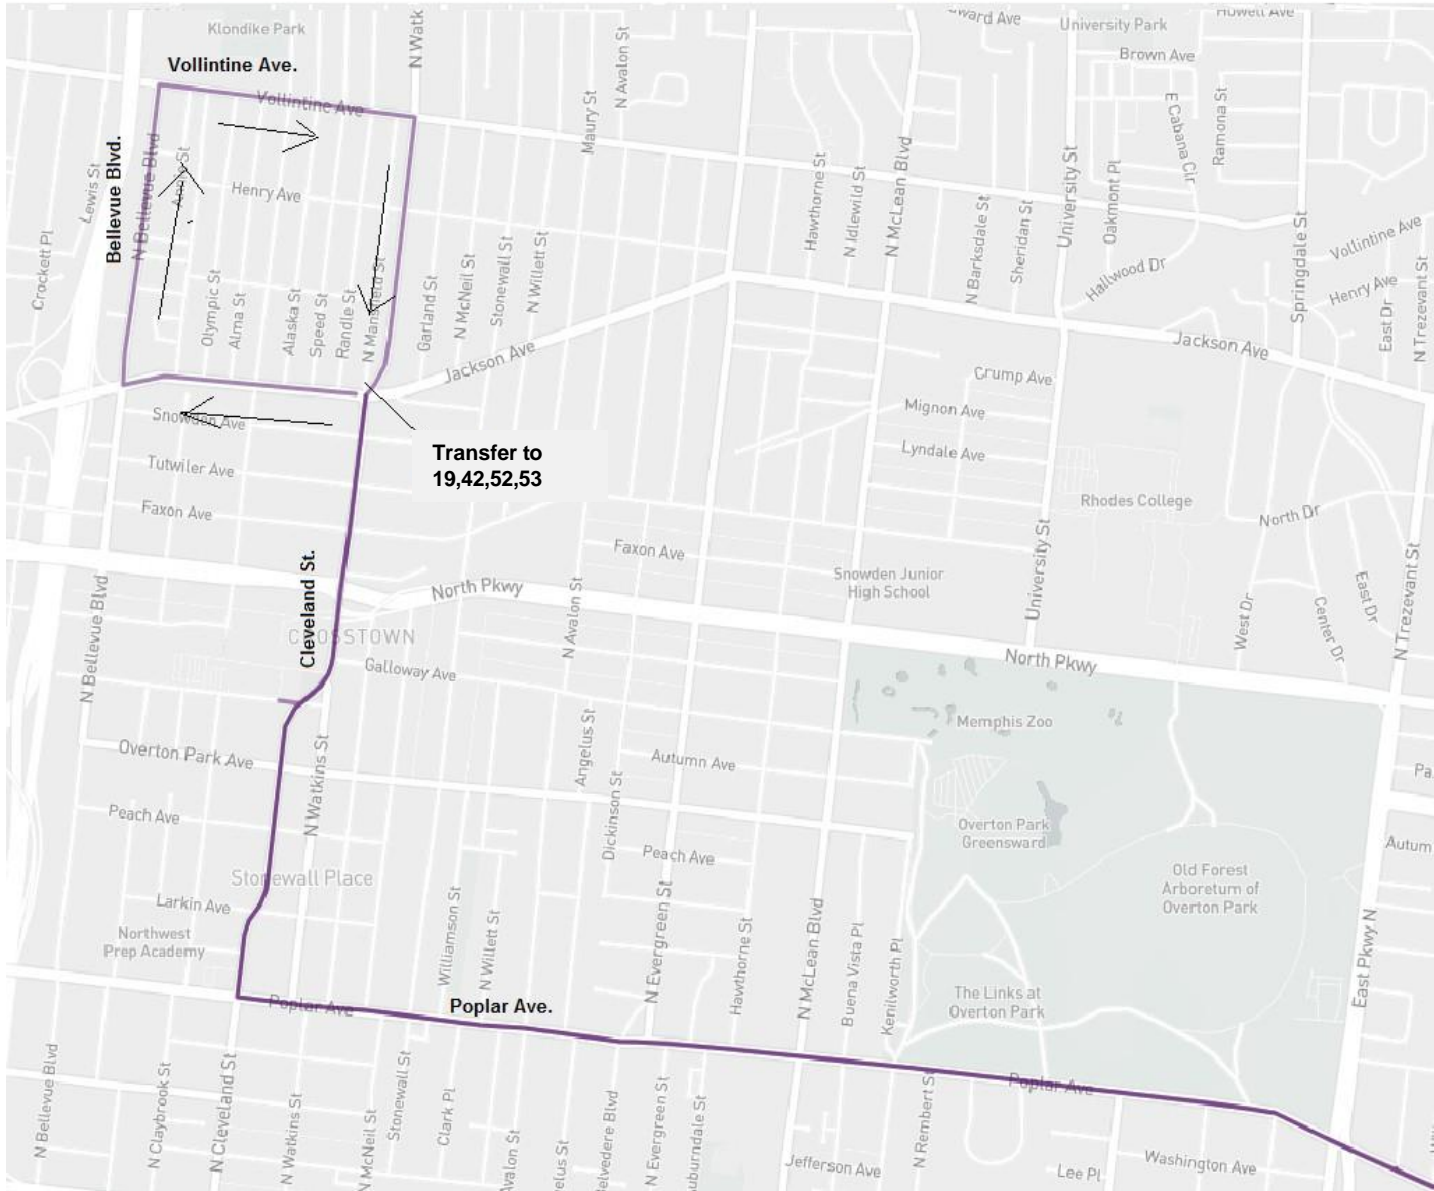

St. Jude Marathon Detour

Route 50 Detour

Effective: Saturday, December 2, 2023 at
7:00 AM to 3:00 PM

Directions:

Route 50 Outbound

Start at Watkins and Jackson
Head south on Watkins which
becomes Cleveland
Left on Poplar
Continue regular route

Route 50 Inbound

Head west on Poplar
Right on Cleveland which becomes
Watkins
Left on Jackson
Right on Bellevue
Right on Vollintine
Right on Watkins
Stop at Watkins and Jackson near side

Connecting routes: 19,42,52,53