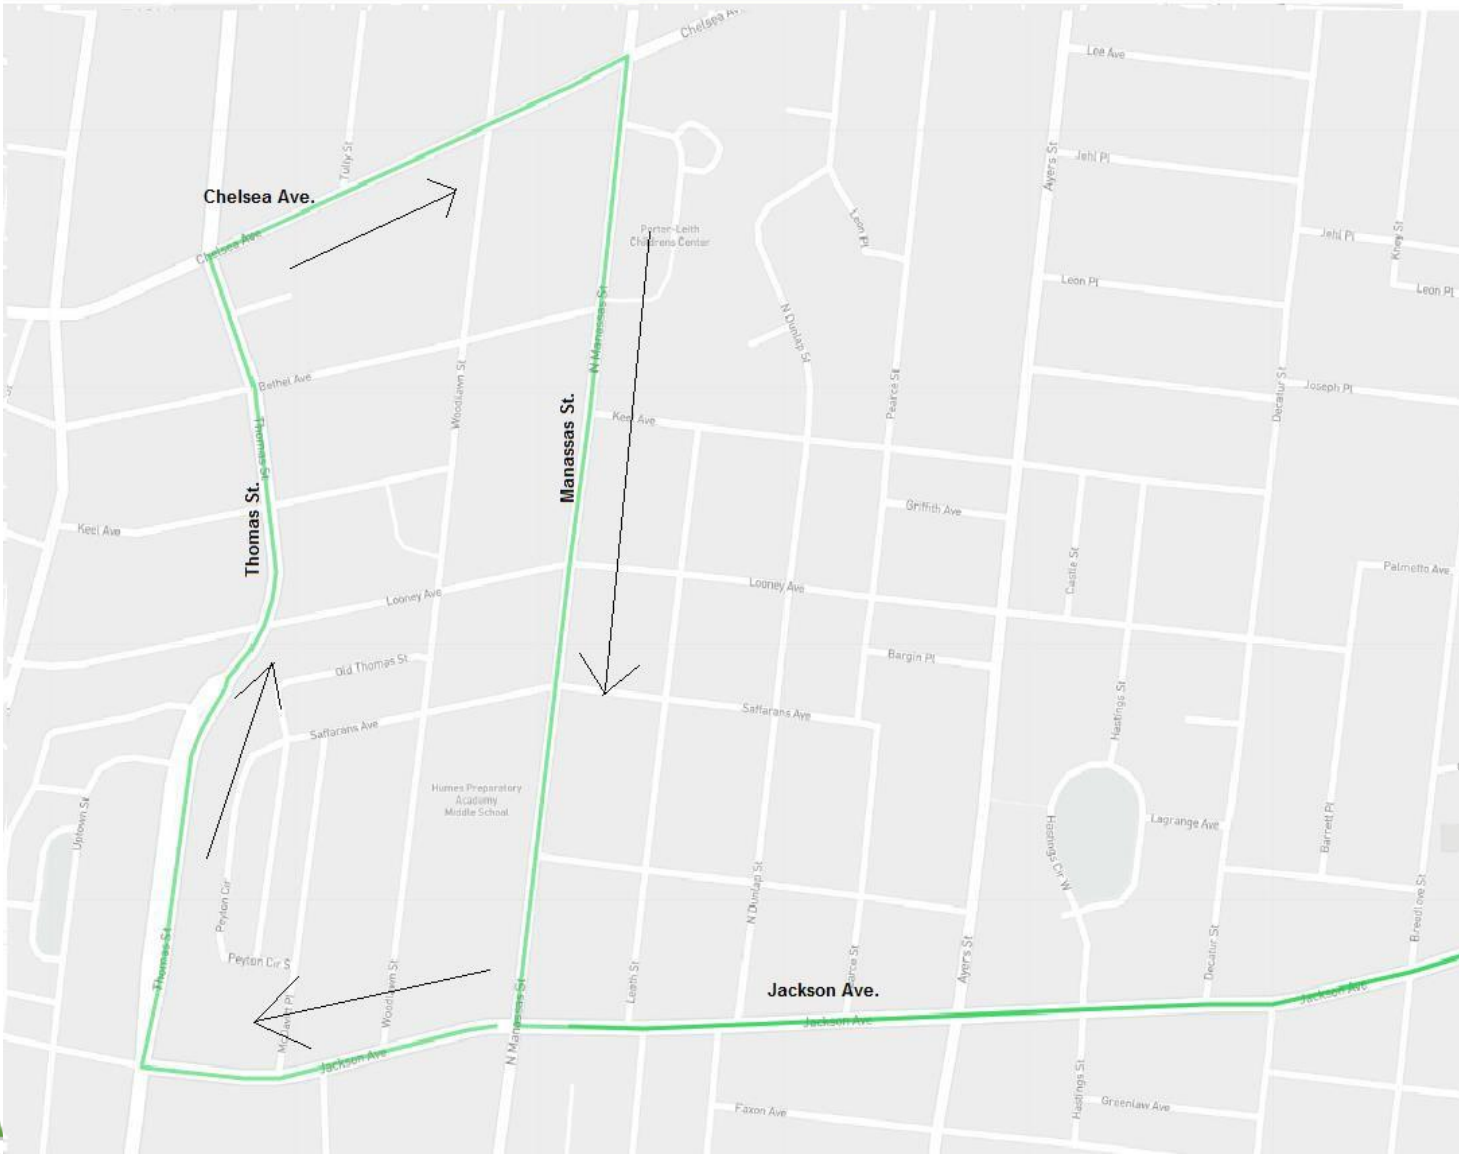

## Route 52 Detour

**Effective:** Saturday, December 7, 2024  
at 7:00 AM to 3:00 PM

#### Route 52 Outbound

Start at Manassas and Jackson  
Left on Jackson  
Continue regular route

#### Route 52 Inbound

Head west on Jackson  
Right on Thomas  
Right on Chelsea  
Right on Manassas  
Stop at Manassas and Jackson near  
side

### Connecting routes:

**19,42,50,53 (at Jackson and Watkins)**