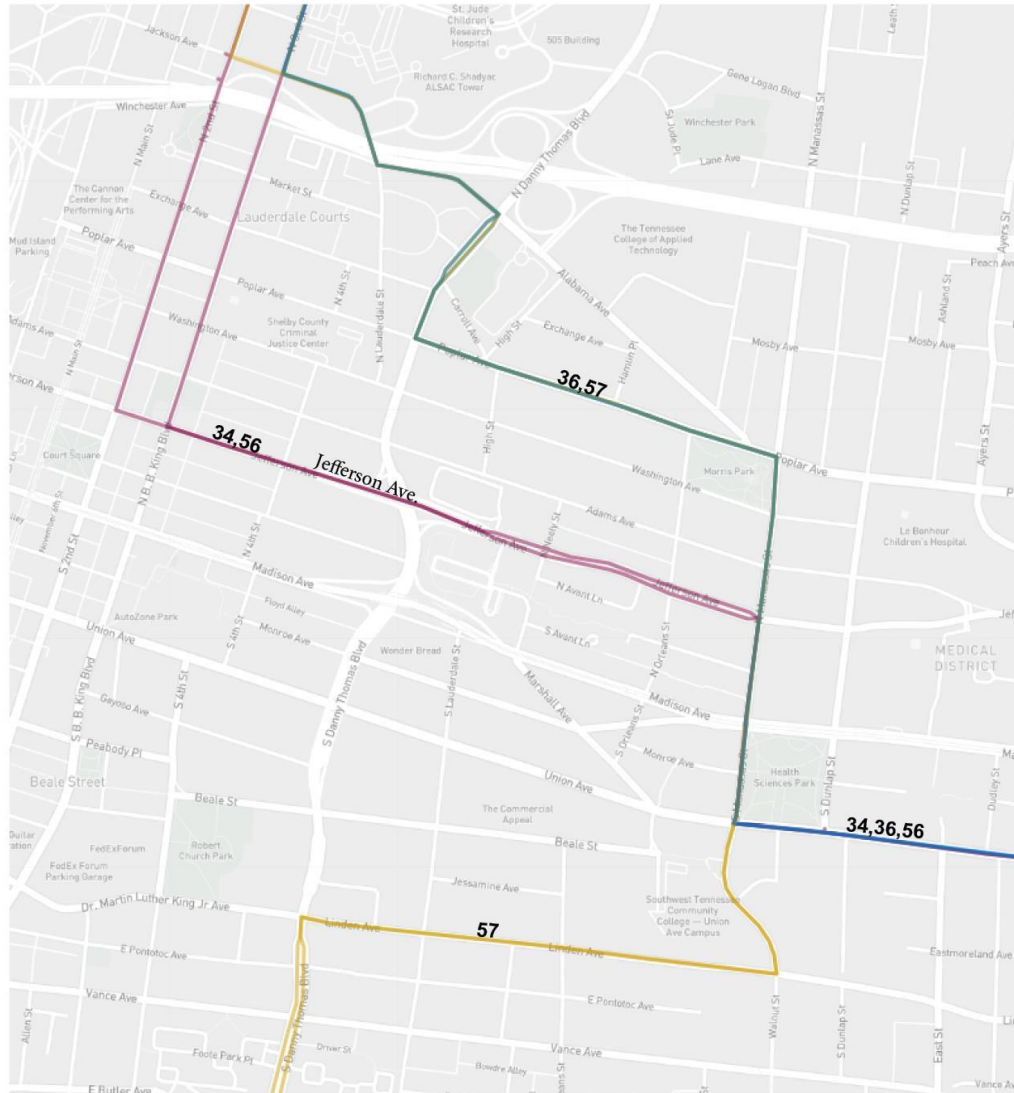

2024 St. Jude Pre-Marathon Course Map

Effective:

Saturday, December 7, 2024 at
7:00 AM to 3:00 PM

Route 36 Outbound

South on Danny Thomas
Left on Poplar
Right on Manassas
Left on Union
Continue regular route

Route 36 Inbound

West on Union
Right on Manassas
Left on Poplar
Right on Danny Thomas
Continue regular route

Routes 34 Outbound

South on Second
Left on Jefferson
Right on Manassas
Left on Union
Continue regular route

Routes 34 Inbound

West on Union
Right on Manassas
Left on Jefferson
Right on B.B. King
Continue regular route

Route 57 Outbound

South on Danny Thomas
Left on Poplar
Right on Manassas which
becomes Walnut
Right on MLK

Left on Danny Thomas
Continue regular route

Route 57 Inbound

North on Danny Thomas
Right on MLK
Left on Walnut which becomes
Manassas
Left on Poplar
Right on Danny Thomas
Continue regular route