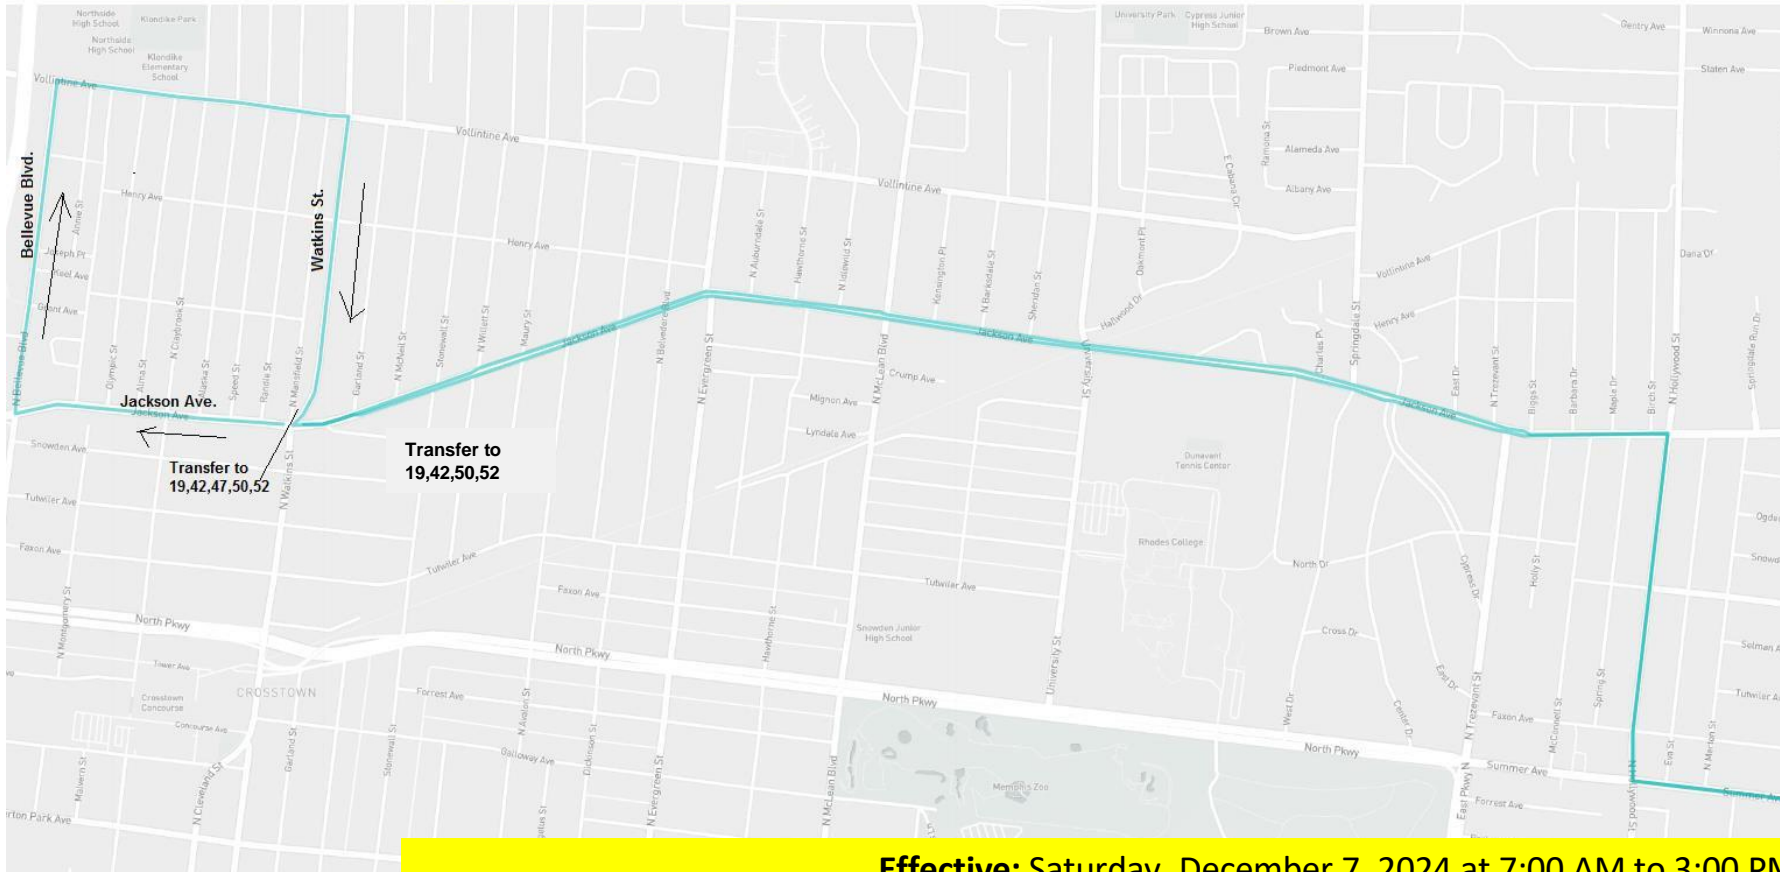

St. Jude Marathon Detour

Route 53 Detour

Effective: Saturday, December 7, 2024 at 7:00 AM to 3:00 PM

Directions: Route 53 Outbound: Start at Watkins and Jackson, Left on Jackson, Right on Hollywood, Left on Summer, Continue regular route

Route 53 Inbound: Head west on Summer, Right on Hollywood, Left on Jackson, Right on Bellevue, Right on Vollintine, Right on Watkins, Stop at Watkins and Jackson Near Side

Connecting routes: 2,4,12,13,34,36,39,42,57