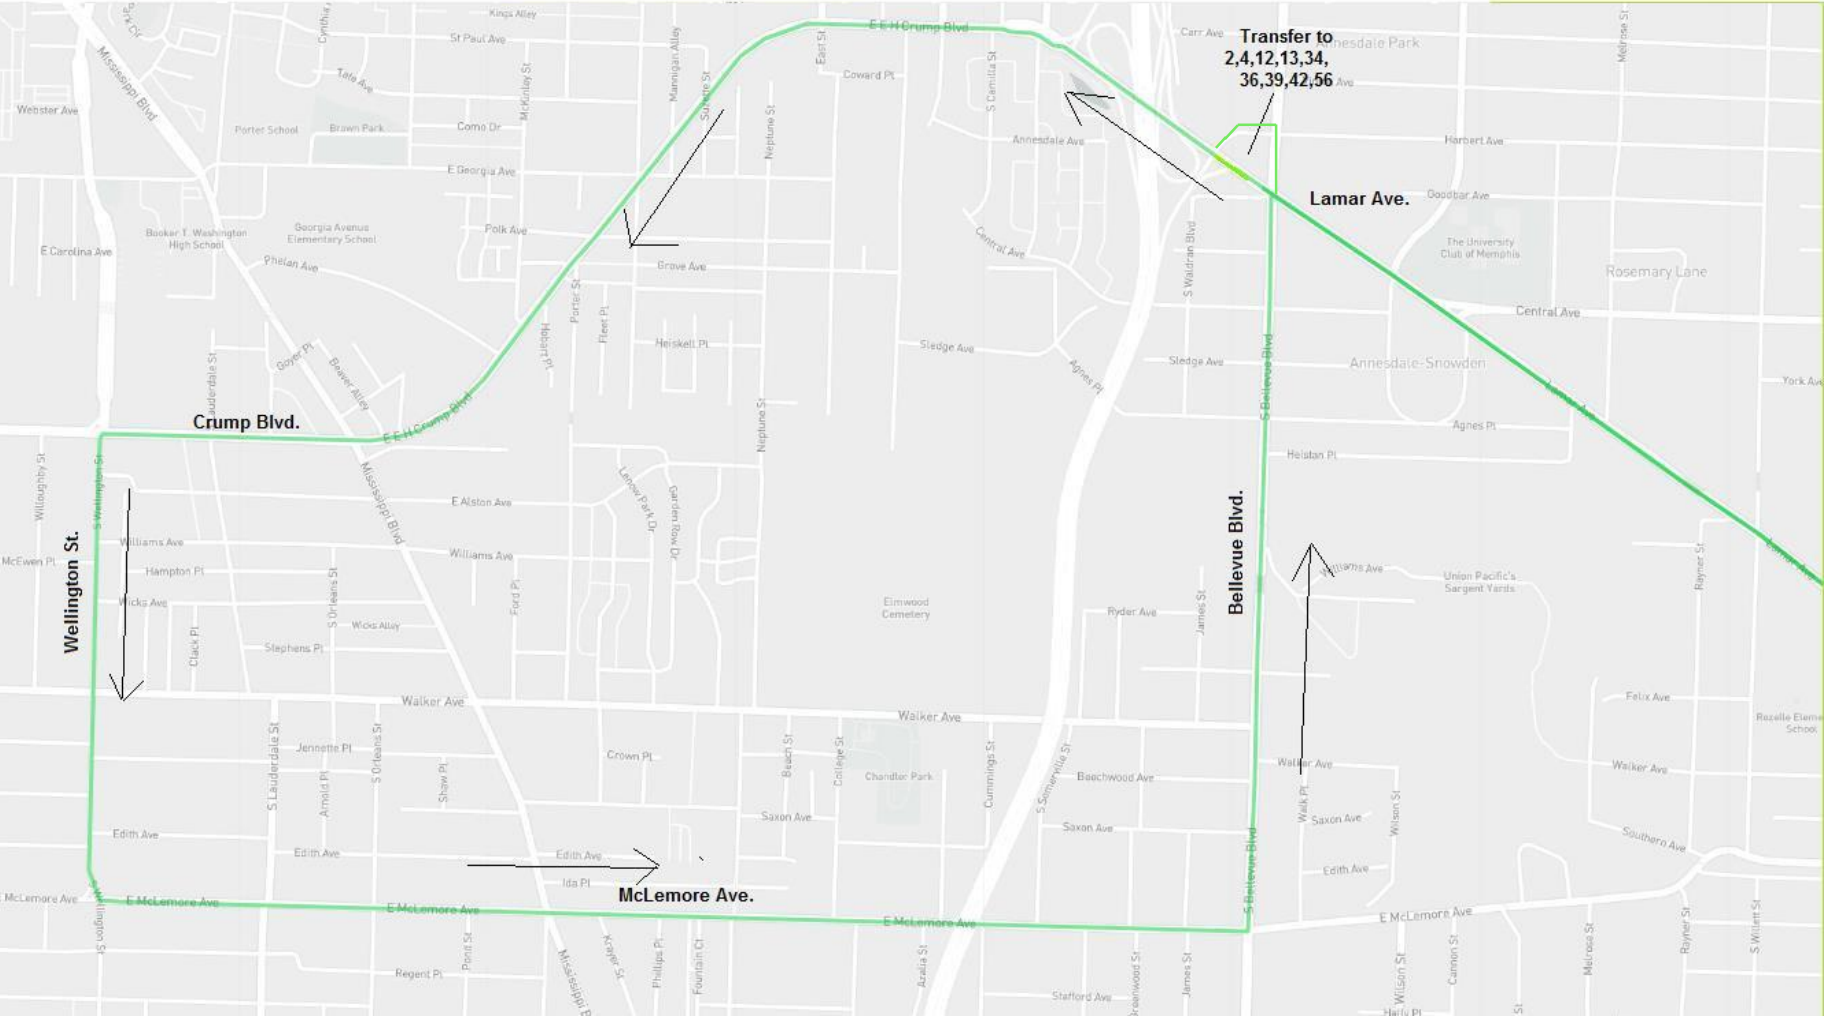

St. Jude Marathon Detour

Route 57 Detour

Effective: Saturday, December 7, 2024
at 7:00 AM to 3:00 PM

Directions:
Route 57 Outbound
Start at Harbert and Bellevue
Right on Bellevue
Right on Lamar which becomes Crump
Left on Wellington
Continue regular route

Route 57 Inbound
Head west on Lamar
Right on Harbert

Connecting routes:
2,4,12,13,34,36,39,42