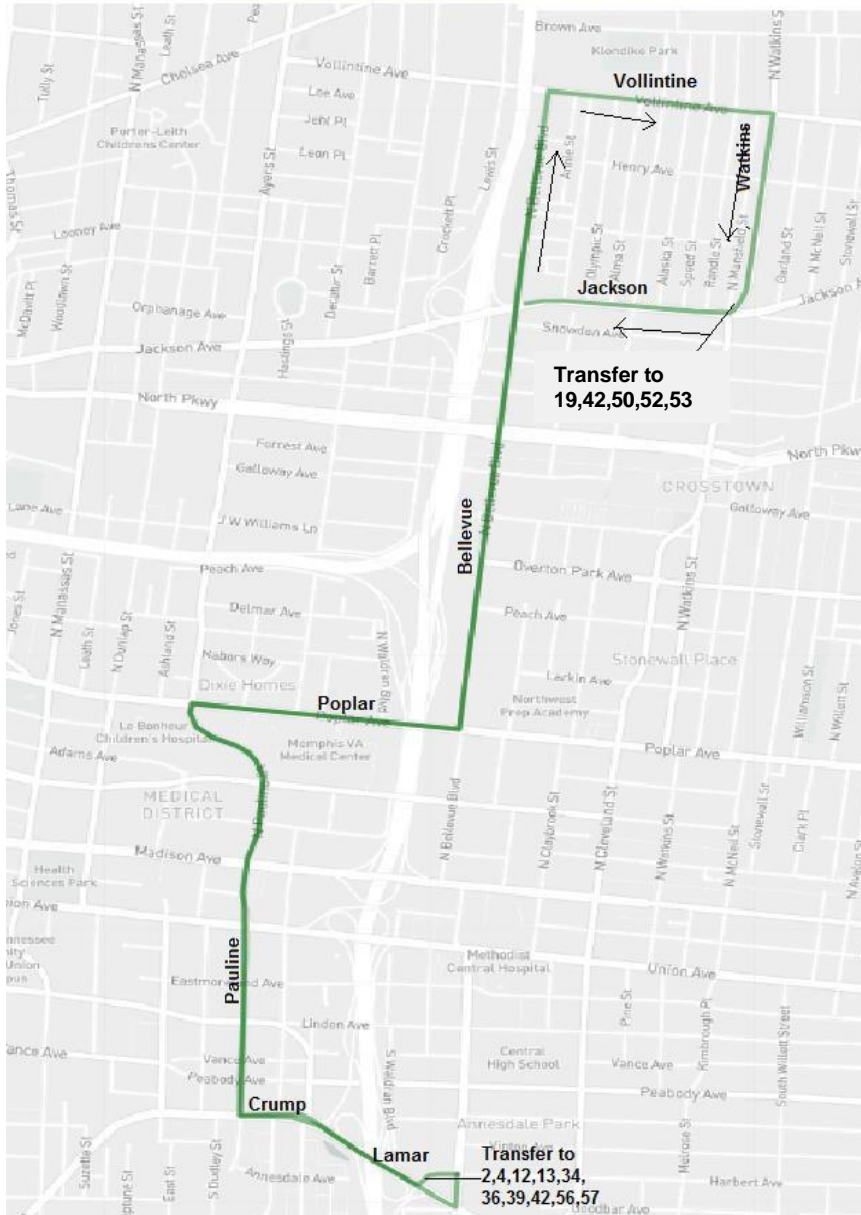

St. Jude Marathon Detour

Lamar/Jackson Shuttle

Effective:

Saturday, December 7, 2024 at 7:00 A M to 3:00 P M

Directions:

- Start at Harbert and Bellevue
- Right on Bellevue
- Right on Lamar which becomes Crump
- Right on Pauline
- Right on Poplar
- Left on Bellevue
- Right on Vollintine
- Right on Watkins
- Right on Jackson
- Left on Bellevue
- Right on Poplar
- Left on Pauline
- Left on Crump
- Left on Harbert

Lamar/Jackson Shuttle Bus will pick up Lamar and Bellevue and Watkins and Jackson

Connecting routes:

2,4,12,13,19,34,36,39,42,50,52,53,57