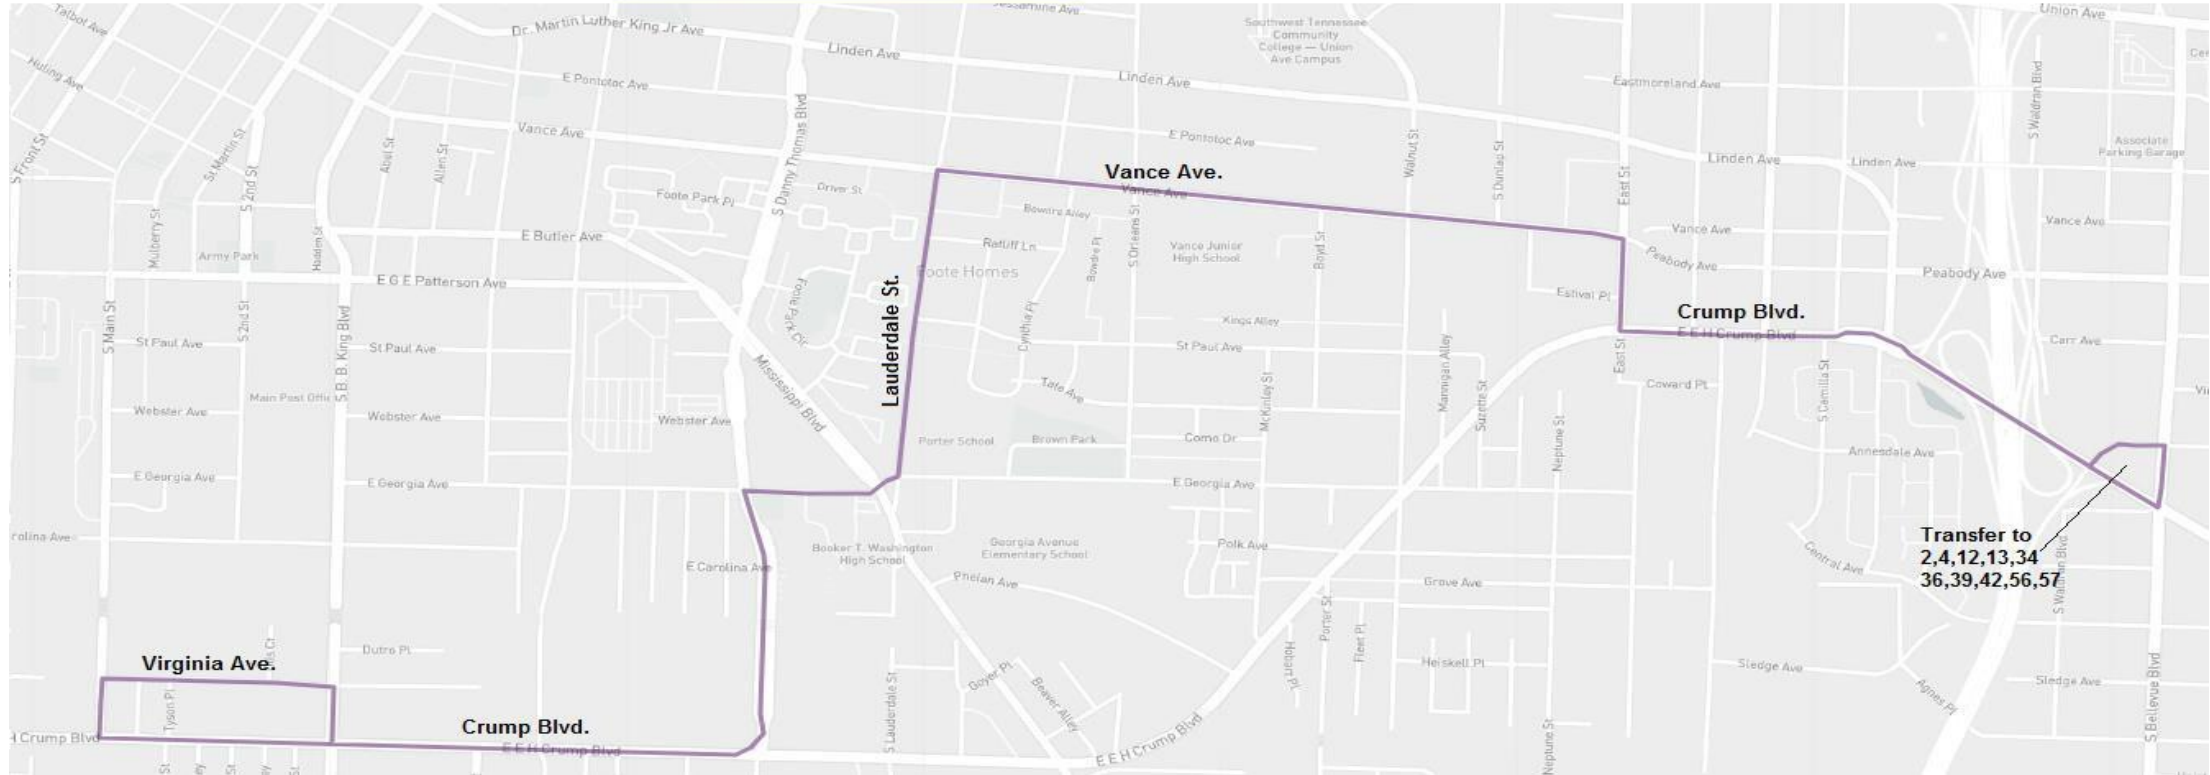

St. Jude Marathon Detour

Downtown Shuttle

Effective: Saturday, December 7, 2024 at 7:00 AM to 3:00 PM

Directions: Start at Harbert and Bellevue, Right on Bellevue, Right on Lamar which becomes Crump, Right on East, Left on Vance, Left on Lauderdale, Right on Georgia, Left on Danny Thomas, Right on Crump, Right on Main, Right on Virginia, Right on B.B. King, Left on Crump, Left on Danny Thomas, Right on Georgia, Left on Lauderdale, Right on Vance, Right on East, Left on Crump, Left on Harbert

Downtown Shuttle Bus will pick up at Lamar and Bellevue

Connecting routes: 2,4,12,13,34,36,39,42,57