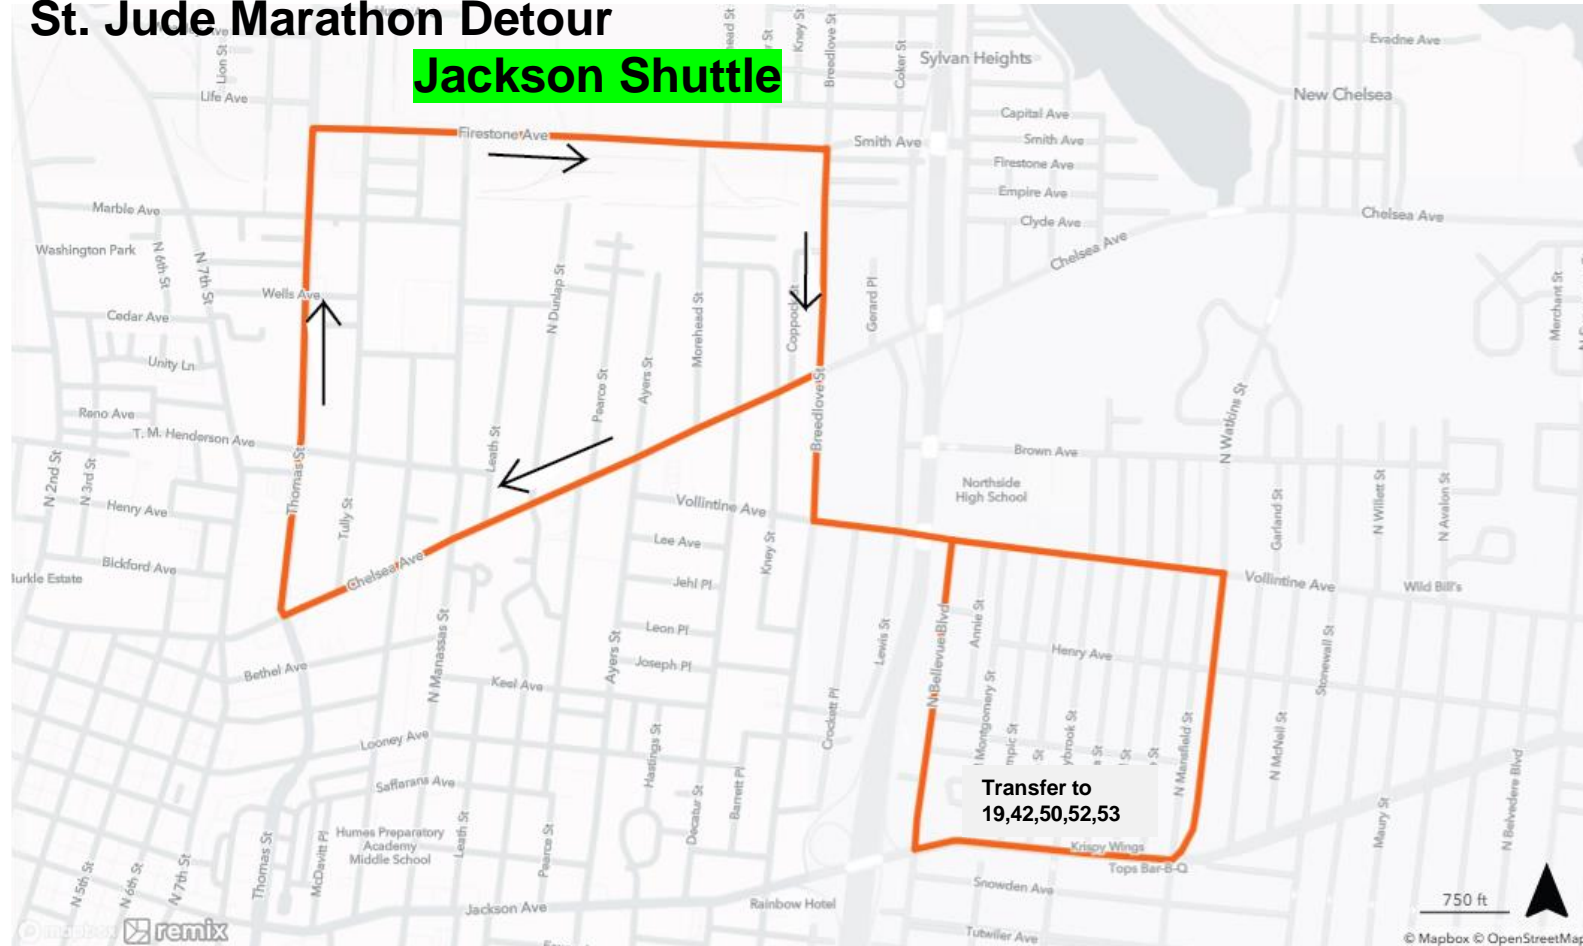

St. Jude Marathon Detour

Jackson Shuttle

Effective: Saturday, December 7, 2024 at 7:00 AM to 3:00 PM

Directions: Start at Chelsea at Danny Thomas, Right on Firestone, Right on Breedlove, Left on Vollintine, Right on Watkins, Right on Jackson, Right on Bellevue, Left on Vollintine, Right on Breedlove, Left on Chelsea, End at Chelsea at Danny Thomas

Jackson Shuttle bus will pick up at Danny Thomas and Chelsea and Watkins and Jackson Connecting routes:
8,11,19,40,42,50,52,53