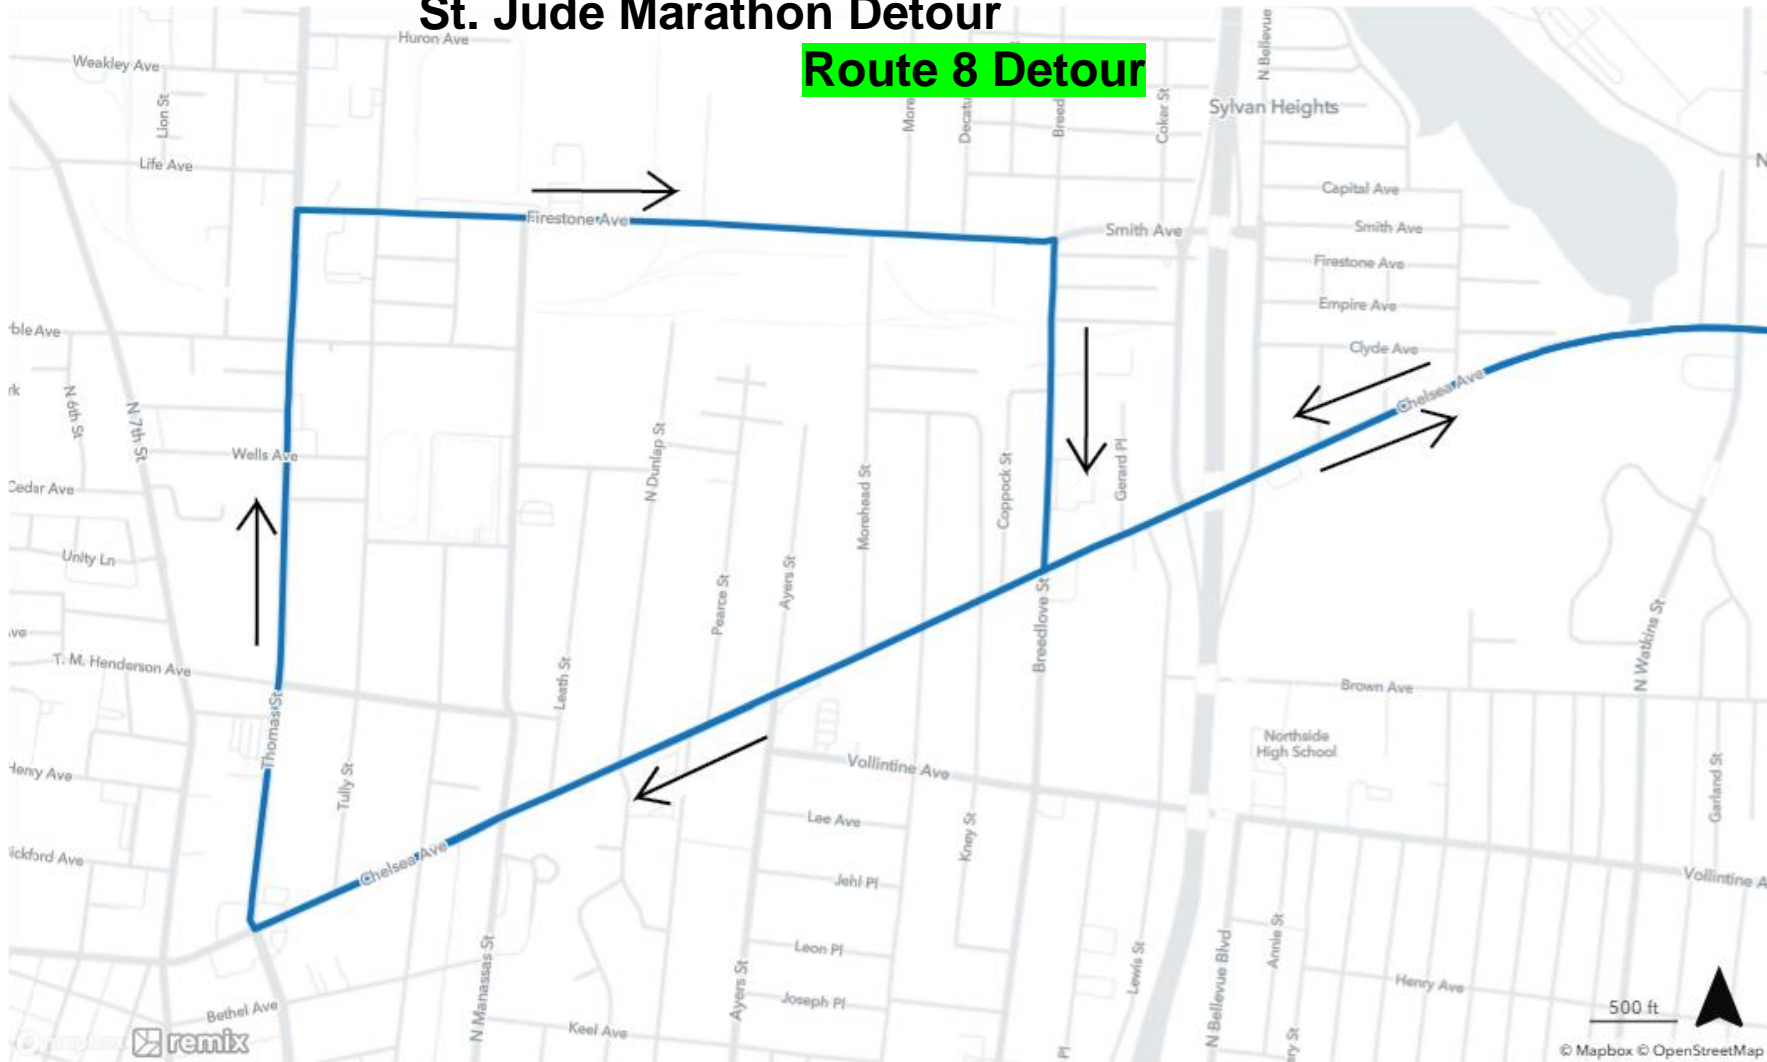

St. Jude Marathon Detour

Route 8 Detour

Effective: Saturday, December 2, 2023 at 7:00 AM to 3:00 PM

Directions:

Route 8 Outbound

Start at Chelsea at Danny Thomas, Right on Firestone, Right on Breedlove, Left on Chelsea
Continue regular route

Route 8 Inbound

On Regular route but the end point is Chelsea at Danny Thomas.

Connecting routes: 11 and 40