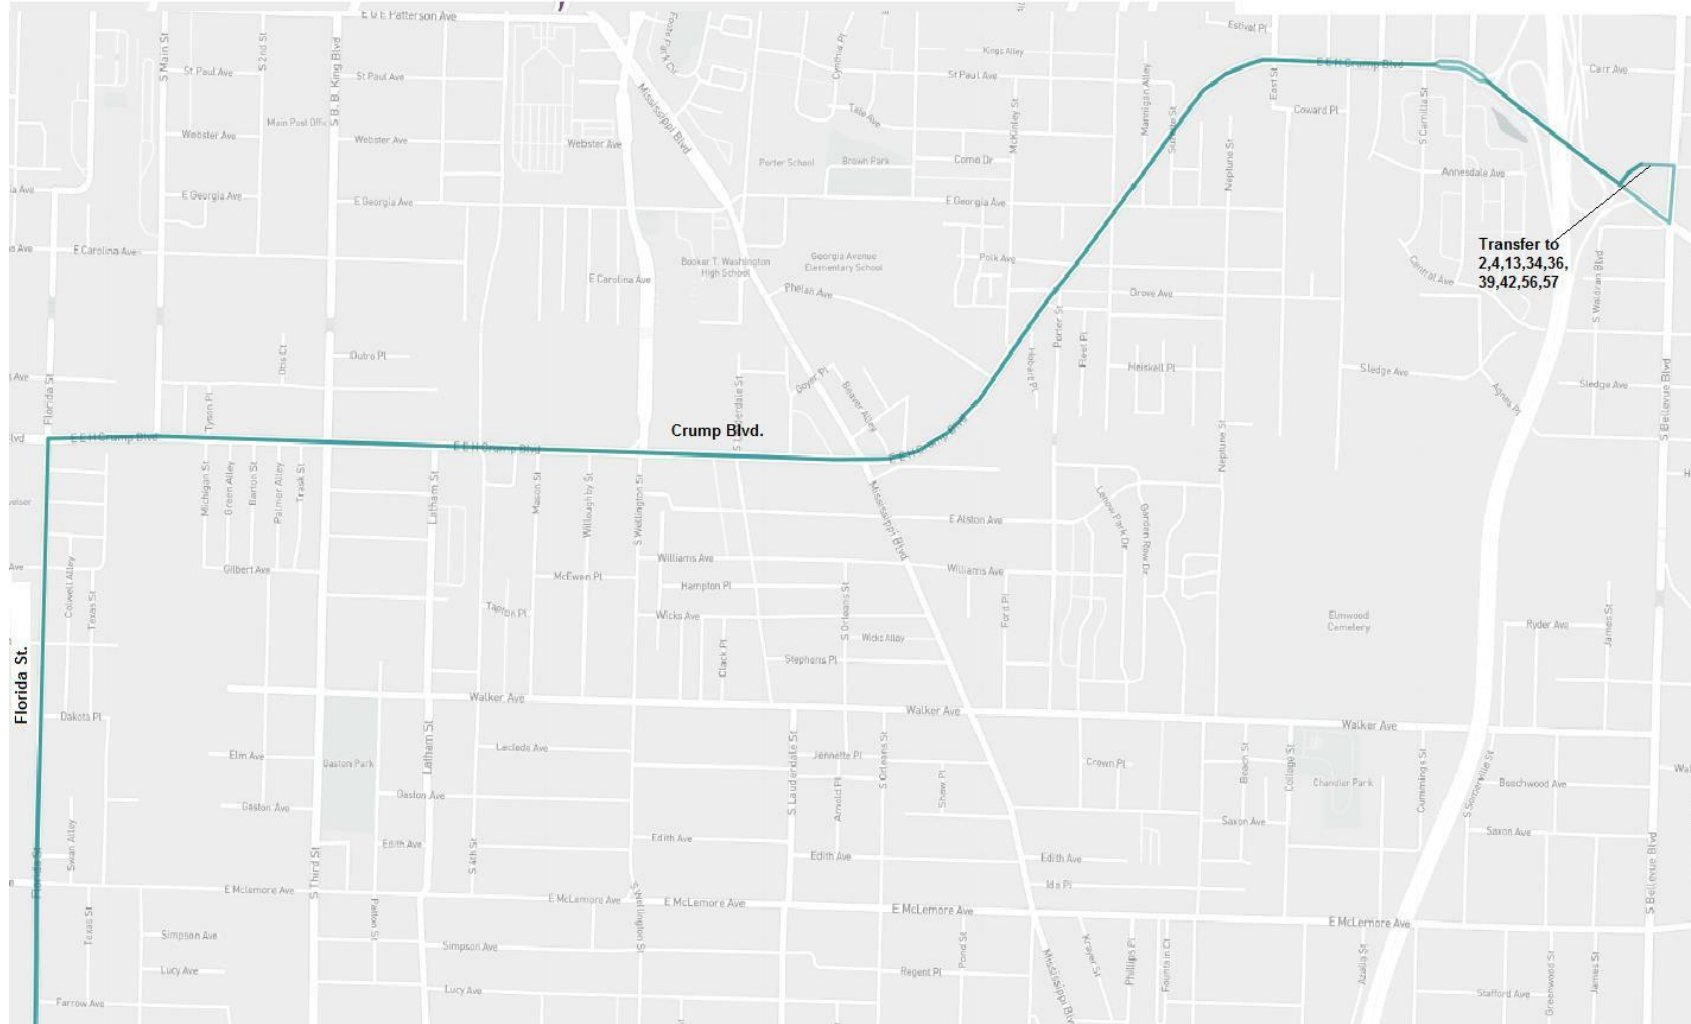

# St. Jude Marathon Detour

## Route 12 Detour

**Effective:** Saturday, December 7, 2024  
at 7:00 AM to 3:00 PM

#### Route 12 Outbound

Start at Harbert and Bellevue  
Right on Bellevue  
Right on Lamar which becomes Crump  
Left on Florida  
Continue regular route

#### Route 12 Inbound

Head north on Florida  
Right on Crump which becomes Lamar  
Left on Harbert