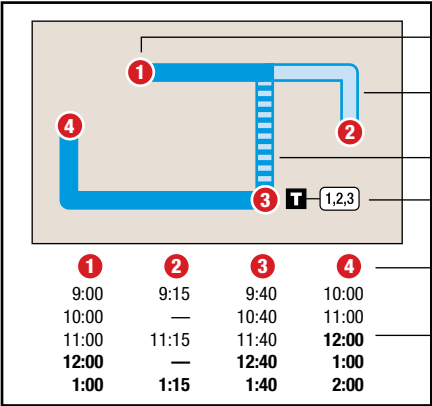

INSTRUCTIONS