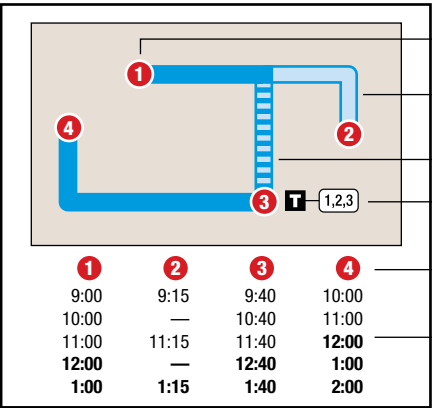

INSTRUCTIONS

1

The bus stops at this location at listed times.

Look for the column of times below the matching symbol in the schedule.

2

Only certain trips operate along this portion of the route.

See the schedule for trips that provide service here.

3

The bus operates express along this portion of the route.

T 1,2,3

Transfer point. Shows where this bus intersects with other routes that are available for transfer.

4

The bus stops at the times listed below the numbered symbol.

Light times are A.M.; **bold times are P.M.**

The timetable shows when the bus is scheduled to depart.

Actual departure times may vary and depend upon traffic and weather conditions. Arrive at the bus stop about 10 minutes early to avoid missing the bus.

1	2	3	4
9:00	9:15	9:40	10:00
10:00	—	10:40	11:00
11:00	11:15	11:40	12:00
12:00	—	12:40	1:00
1:00	1:15	1:40	2:00

MATA FARES

TEMPORARY FARES ..... EFFECTIVE: JUNE 21, 2020

Adult Base Fare.....	$100
*Student Base Fare.....	$100
*Seniors & Individuals w/Disabilities.....	$0.50
MATAplus Base Fare.....	$2.00

MULTI-RIDE PASSES

Daily FastPass.....	$2.00
*Student Daily FastPass.....	$2.00
*Senior/Disabled Daily FastPass.....	$1.00

7 Day and 31 Day FastPasses are not being sold at this time.

* MATA ID REQUIRED. Seniors and people with disabilities must have a valid MATA ID for the reduced price.

Route schedules may be subject to change without notice.

MATA INFORMATION

Airways Transit Center

3033 Airways Boulevard ..... (901)722-7080

American Way Transit Center

3921 American Way ..... (901) 722-0322

Hudson Transit Center

444 N. Main Street..... (901) 523-8134

MATA Administrative Offices

1370 Levee Road.....	(901) 722-7100
Route and Schedule Information.....	(901) 274-6282
Lost and Found.....	(901) 523-8134
Comments, Compliments, Suggestions.....	(901) 522-9175
Main Street Trolley.....	(901) 577-2640
MATAplus Information.....	(901) 722-7171
TTY Hearing and Speech Impaired.....	(901) 523-2817

Large print schedules are available upon request. All buses are wheelchair accessible.

Visit us at: www.matatransit.com

EFFECTIVE: 11/08/2020

ROUTE

19

MATA

Vollintine

SERVING

- Wolfchase Galleria
- IKEA
- Southwest Tennessee Community College
- Perimeter Mall
- Downtown Memphis
- Hudson Transit Center