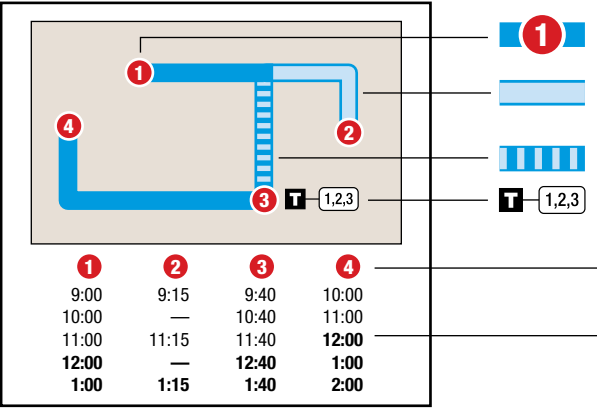

INSTRUCTIONS

- **1** The bus stops at this location at listed times. Look for the column of times below the matching symbol in the schedule.
- Only certain trips operate along this portion of the route. See the schedule for trips that provide service here.
- The bus operates express along this portion of the route.
- **T** Transfer point. Shows where this bus intersects with other routes that are available for transfer.
- The bus stops at the times listed below the numbered symbol. Light times are A.M.; bold times are P.M.
- The timetable shows when the bus is scheduled to depart. Actual departure times may vary and depend upon traffic and weather conditions. Arrive at the bus stop about 10 minutes early to avoid missing the bus.

MATA FARES

TEMPORARY FARES	EFFECTIVE: JUNE 21, 2020
Adult Base Fare.....	$1.00
*Student Base Fare.....	$1.00
*Seniors & Individuals w/Disabilities.....	$0.50
MATApus Base Fare.....	$2.00

MULTI-RIDE PASSES

Daily FastPass.....	$2.00
*Student Daily FastPass.....	$2.00
*Senior/Disabled Daily FastPass.....	$1.00

7 Day and 31 Day FastPasses are not being sold at this time.

* MATA ID REQUIRED. Seniors and people with disabilities must have a valid MATA ID for the reduced price.

Route schedules may be subject to change without notice.

MATA INFORMATION

- **Airways Transit Center**
  3033 Airways Boulevard ..... (901) 722-7080
- **American Way Transit Center**
  3921 American Way..... (901) 722-0322
- **Hudson Transit Center**
  444 N. Main Street..... (901) 523-8134
- **MATA Administrative Offices**
  1370 Levee Road..... (901) 722-7100
  Route and Schedule Information..... (901) 274-6282
  Lost and Found..... (901) 523-8134
  Comments, Compliments, Suggestions..... (901) 522-9175
  Main Street Trolley..... (901) 577-2640
  MATApus Information..... (901) 722-7171
  TTY Hearing and Speech Impaired..... (901) 523-2817

Large print schedules are available upon request. All buses are wheelchair accessible.

Visit us at: www.matatransit.com

EFFECTIVE: 5/9/2021

ROUTE

1

MATA

Union

SERVING

- Binghampton
- Poplar Plaza Shopping Center
- Benjamin L. Hooks Central Library
- Board of Education
- Christian Brothers University
- Medical Center
- Hudson Transit Center