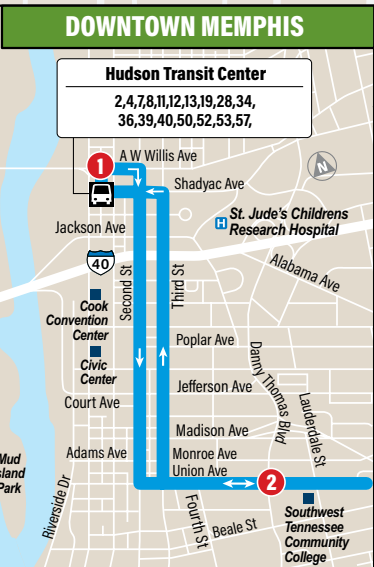

Route 1

Union

Note: Outbound trips will travel from Union directly to Poplar and Inbound trips will travel from Tillman to Walnut Grove to Union. The westbound Poplar@Fenwick stop will not be served.

LEGEND

- Bus Route
- Numbered Timepoint
- Transit Center
- Transfer Point
- Connecting Routes
- Point of Interest
- Park/Ride Lot
- Hospital

©2014 MATA

MONDAY - FRIDAY - OUTBOUND FROM DOWNTOWN

	1	2	3	4	5	6
	Hudson Transit Center	Union Ave at Danny Thomas Blvd	Union Ave at Pasadena Pl	Union Ave at McLean Blvd	Union Ave at Hollywood St	Johnson Ave at Gracewood St
AM	5:15	5:20	5:25	5:30	5:35	5:48
	5:45	5:50	5:55	6:00	6:05	6:18
	6:15	6:20	6:25	6:30	6:35	6:48
	6:45	6:50	6:55	7:00	7:05	7:18
	7:15	7:20	7:25	7:30	7:35	7:48
	7:45	7:50	7:55	8:00	8:05	8:18
	8:15	8:20	8:25	8:30	8:35	8:48
	8:45	8:50	8:55	9:00	9:05	9:18
	9:15	9:20	9:25	9:30	9:35	9:48
	9:45	9:50	9:55	10:00	10:05	10:18
	10:15	10:20	10:25	10:30	10:35	10:48
	10:45	10:50	10:55	11:00	11:05	11:18
	11:15	11:20	11:25	11:30	11:35	11:48
	11:45	11:50	11:55	12:00	12:05	12:18
PM	12:15	12:20	12:25	12:30	12:35	12:48
	12:45	12:50	12:55	1:00	1:05	1:18
	1:15	1:20	1:25	1:30	1:35	1:48
	1:45	1:50	1:55	2:00	2:05	2:18
	2:15	2:20	2:25	2:30	2:35	2:48
	2:45	2:50	2:55	3:00	3:05	3:18
	3:15	3:20	3:25	3:30	3:35	3:48
	3:45	3:50	3:55	4:00	4:05	4:18
	4:15	4:20	4:25	4:30	4:35	4:48
	4:45	4:50	4:55	5:00	5:05	5:18
	5:15	5:20	5:25	5:30	5:35	5:48
	5:45	5:50	5:55	6:00	6:05	6:18
	6:15	6:20	6:25	6:30	6:35	6:48
	6:45	6:50	6:55	7:00	7:05	7:18
7:15	7:20	7:25	7:30	7:35	7:48	
7:45	7:50	7:55	8:00	8:05	8:18	
8:15	8:20	8:25	8:30	8:35	8:48	
8:45	8:50	8:55	9:00	9:05	9:18	
9:15	9:20	9:25	9:30	9:35	9:48	
9:45	9:50	9:55	10:00	10:05	10:18	
10:15	10:20	10:25	10:30	10:35	10:48	
10:45	10:50	10:55	11:00	11:05	11:18	