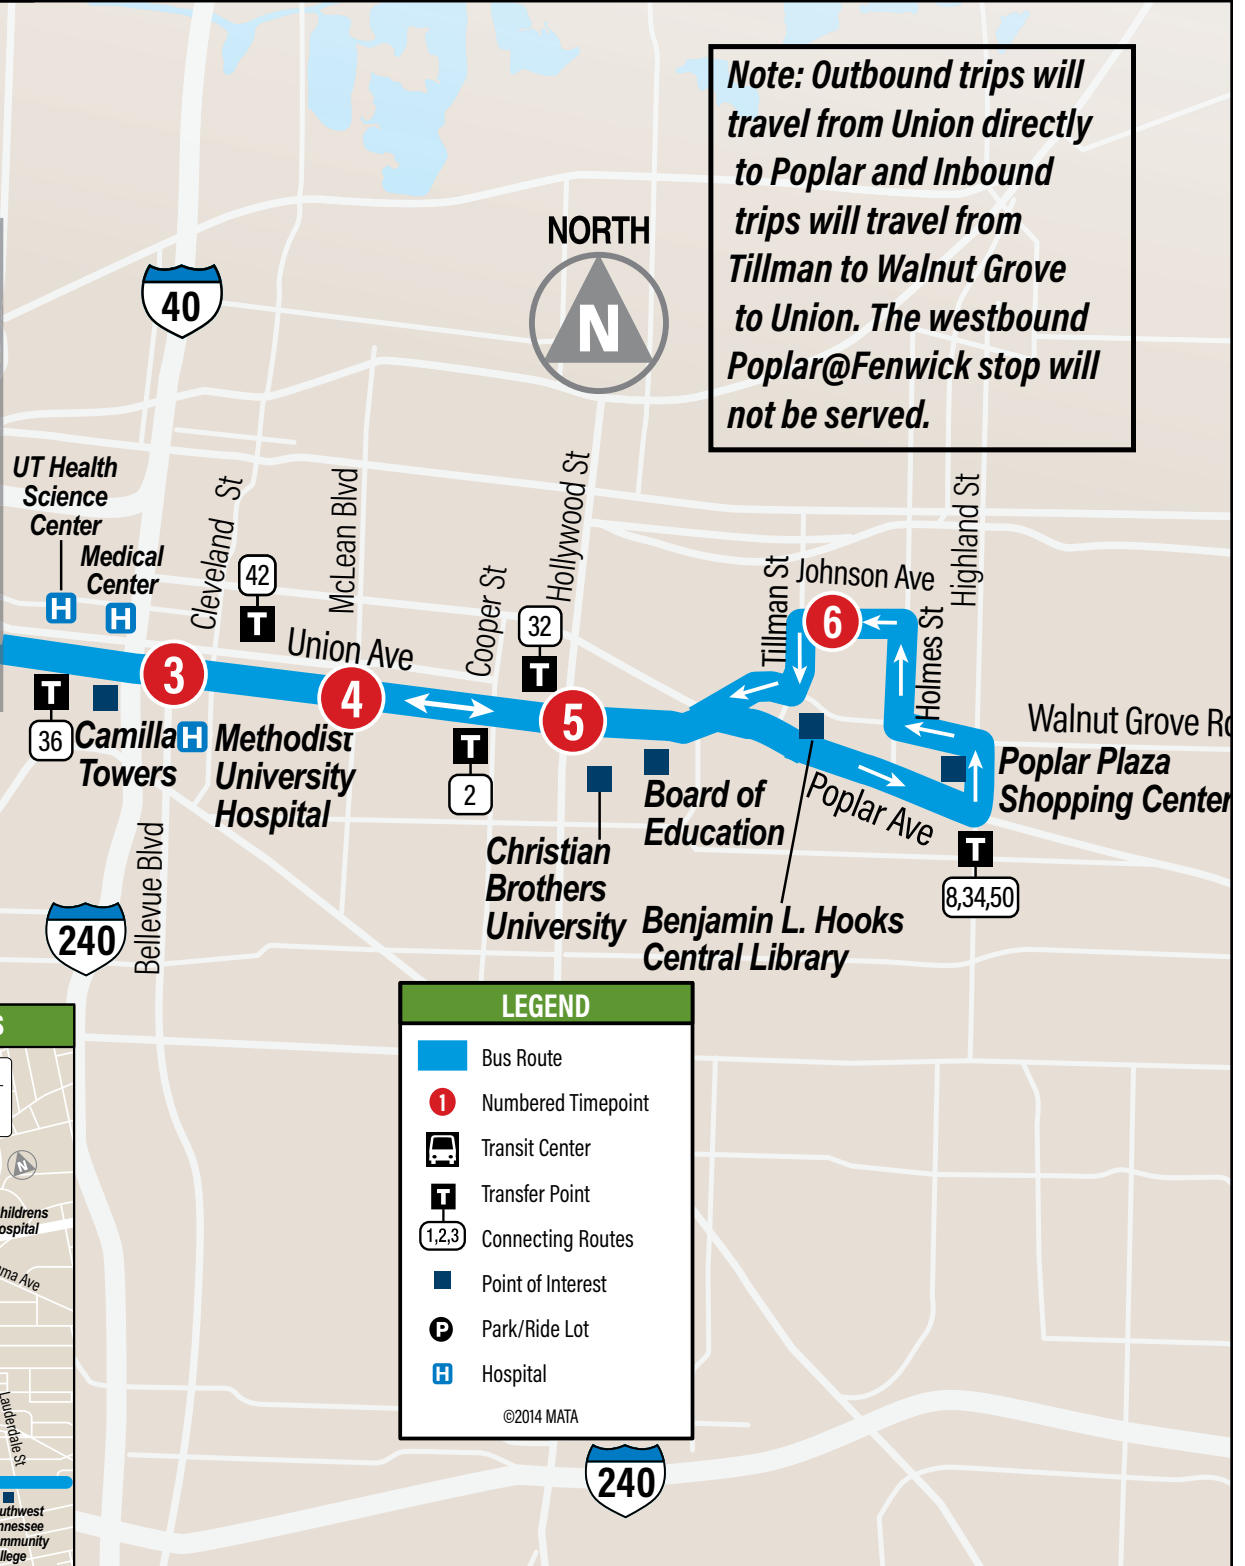

Route 1

Union

Note: Outbound trips will travel from Union directly to Poplar and Inbound trips will travel from Tillman to Walnut Grove to Union. The westbound Poplar@Fenwick stop will not be served.

LEGEND

- Bus Route
- Numbered Timepoint
- Transit Center
- Transfer Point
- Connecting Routes
- Point of Interest
- Park/Ride Lot
- Hospital

©2014 MATA

MONDAY - FRIDAY - OUTBOUND FROM DOWNTOWN

	1	2	3	4	5	6
	Hudson Transit Center	Union Ave at Danny Thomas Blvd	Union Ave at Pasadena Pl	Union Ave at McLean Blvd	Union Ave at Hollywood St	Johnson Ave at Gracewood St
AM	5:15	5:20	5:25	5:30	5:35	5:48
	5:45	5:50	5:55	6:00	6:05	6:18
	6:15	6:20	6:25	6:30	6:35	6:48
	6:45	6:50	6:55	7:00	7:05	7:18
	7:15	7:20	7:25	7:30	7:35	7:48
	7:45	7:50	7:55	8:00	8:05	8:18
	8:15	8:20	8:25	8:30	8:35	8:48
	8:45	8:50	8:55	9:00	9:05	9:18
	9:15	9:20	9:25	9:30	9:35	9:48
	9:45	9:50	9:55	10:00	10:05	10:18
	10:15	10:20	10:25	10:30	10:35	10:48
	10:45	10:50	10:55	11:00	11:05	11:18
	11:15	11:20	11:25	11:30	11:35	11:48
	11:45	11:50	11:55	12:00	12:05	12:18
PM	12:15	12:20	12:25	12:30	12:35	12:48
	12:45	12:50	12:55	1:00	1:05	1:18
	1:15	1:20	1:25	1:30	1:35	1:48
	1:45	1:50	1:55	2:00	2:05	2:18
	2:15	2:20	2:25	2:30	2:35	2:48
	2:45	2:50	2:55	3:00	3:05	3:18
	3:15	3:20	3:25	3:30	3:35	3:48
	3:45	3:50	3:55	4:00	4:05	4:18
	4:15	4:20	4:25	4:30	4:35	4:48
	4:45	4:50	4:55	5:00	5:05	5:18
	5:15	5:20	5:25	5:30	5:35	5:48
	5:45	5:50	5:55	6:00	6:05	6:18
	6:15	6:20	6:25	6:30	6:35	6:48
	6:45	6:50	6:55	7:00	7:05	7:18
7:15	7:20	7:25	7:30	7:35	7:48	
7:45	7:50	7:55	8:00	8:05	8:18	
8:15	8:20	8:25	8:30	8:35	8:48	
8:45	8:50	8:55	9:00	9:05	9:18	
9:15	9:20	9:25	9:30	9:35	9:48	
9:45	9:50	9:55	10:00	10:05	10:18	
10:15	10:20	10:25	10:30	10:35	10:48	
10:45	10:50	10:55	11:00	11:05	11:18	