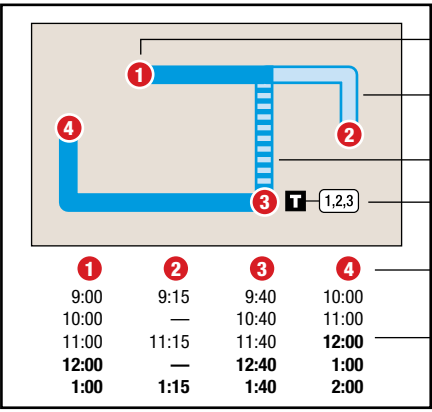

INSTRUCTIONS