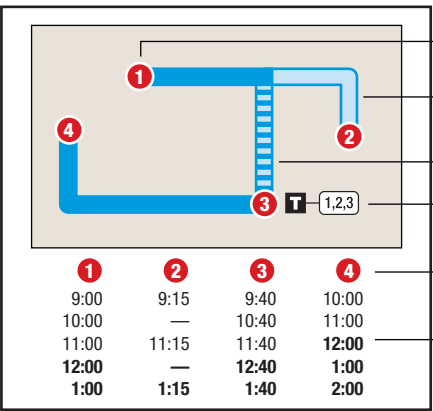

SATURDAY - INBOUND TO DOWNTOWN

	7	6	5	4	3	2	1
	IRS (Chad at Getwell)	Tchulahoma Rd at Holmes Rd	Christine Rd at Prescott Rd	Winchester Rd at Tchuhoma Rd	Memphis International Airport	Airways Transit Center	Hudson Transit Center
AM	9:12 11:12	9:17 11:17	9:23 11:23	9:26 11:26	9:31 11:31	9:38 11:38	10:03 12:03
PM	1:12 3:12 5:12	1:17 3:17 5:17	1:23 3:23 5:23	1:26 3:26 5:26	1:31 3:31 5:31	1:38 3:38 5:38	2:03 4:03 6:03

SUNDAY - INBOUND TO DOWNTOWN

	3	2	1
	Memphis International Airport	Airways Transit Center	Hudson Transit Center
AM	9:14 11:14	9:21 11:21	9:45 11:45
PM	1:14 3:14 5:14	1:21 3:21 5:21	1:45 3:45 5:45

INSTRUCTIONS

The bus operates express along this portion of the route.

Transfer point. Shows where this bus intersects with other routes that are available for transfer.

The bus stops at the times listed below the numbered symbol.