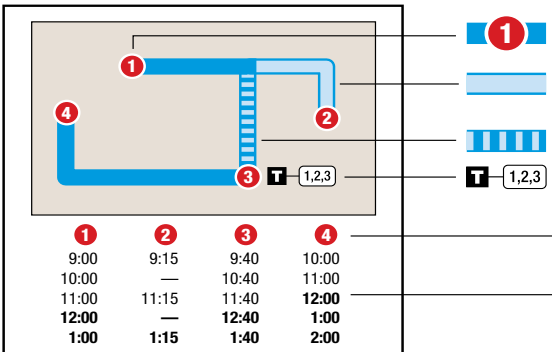

Route schedules may be subject to change without notice.

ROUTE

40

MATA

Stage

SERVING

- Wolfchase Galleria
- Bartlett Towne Center
- St. Francis Hospital - Bartlett
- Hudson Transit Center

INSTRUCTIONS

The bus stops at this location at listed times.

Look for the column of times below the matching symbol in the schedule.

Only certain trips operate along this portion of the route.
See the schedule for trips that provide service here.

The bus operates express along this portion of the route.

Transfer point. Shows where this bus intersects with other routes that are available for transfer.

The bus stops at the times listed below the numbered symbol.
Light times are A.M.; **bold times are P.M.**