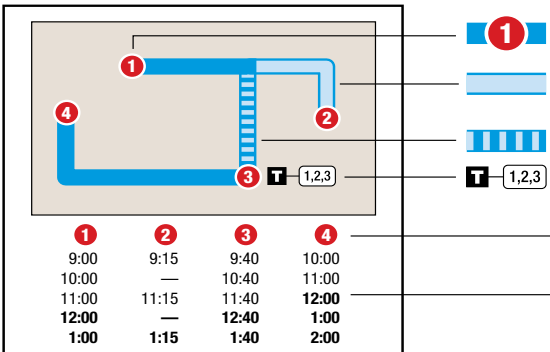

ROUTE

40

MATA

Stage

SERVING

- Wolfchase Galleria
- Bartlett Towne Center
- St. Francis Hospital - Bartlett
- Hudson Transit Center

INSTRUCTIONS

The bus stops at this location at listed times.

Transfer point. Shows where this bus intersects with other routes that are available for transfer.

The bus stops at the times listed below the numbered symbol.
Light times are A.M.; **bold times are P.M.**