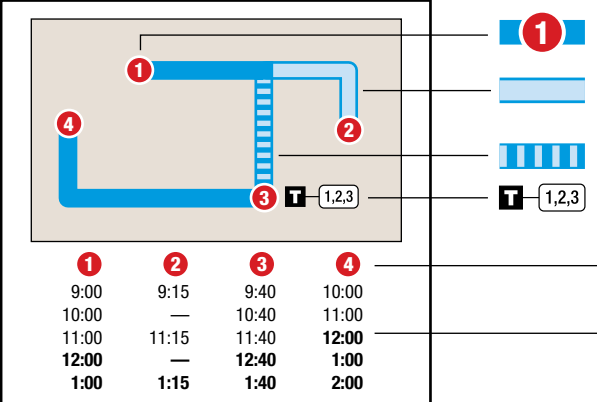

INSTRUCTIONS

- **The bus stops at this location at listed times.**
  Look for the column of times below the matching symbol in the schedule.
- **Only certain trips operate along this portion of the route.**
  See the schedule for trips that provide service here.
- **The bus operates express along this portion of the route.**
- **Transfer point.** Shows where this bus intersects with other routes that are available for transfer.
- **The bus stops at the times listed below the numbered symbol.**
  Light times are A.M.; **bold** times are P.M.
- **The timetable shows when the bus is scheduled to depart.**
  Actual departure times may vary and depend upon traffic and weather conditions. Arrive at the bus stop about 10 minutes early to avoid missing the bus.

MATA INFORMATION

1. **Airways Transit Center**
     3033 Airways Boulevard ..... (901)722-7080
   - **American Way Transit Center**
     3921 American Way..... (901) 722-0322
   - **Hudson Transit Center**
     444 N. Main Street..... (901) 523-8134
   - **MATA Administrative Offices**
     1370 Levee Road..... (901) 722-7100
     Route and Schedule Information ..... (901) 274-6282
     Lost and Found..... (901) 523-8134
     Comments, Compliments, Suggestions..... (901) 522-9775
     Main Street Trolley..... (901) 577-2640
     MATaplus Information..... (901) 722-7171
     TTY Hearing and Speech Impaired..... (901) 523-2817
2. **Large print schedules are available upon request.
   All buses are wheelchair accessible.**
3. Visit us at: www.matatransit.com