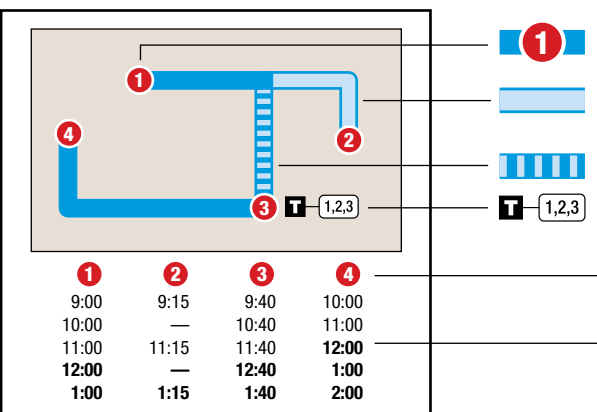

Route schedules may be subject to change without notice.

INSTRUCTIONS

- The bus stops at this location at listed times.**
Look for the column of times below the matching symbol in the schedule.
- Only certain trips operate along this portion of the route.**
See the schedule for trips that provide service here.
- The bus operates express along this portion of the route.**
- Transfer point.** Shows where this bus intersects with other routes that are available for transfer.
- The bus stops at the times listed below the numbered symbol.**
Light times are A.M.; bold times are P.M.
- The timetable shows when the bus is scheduled to depart.**
Actual departure times may vary and depend upon traffic and weather conditions. Arrive at the bus stop about 10 minutes early to avoid missing the bus.