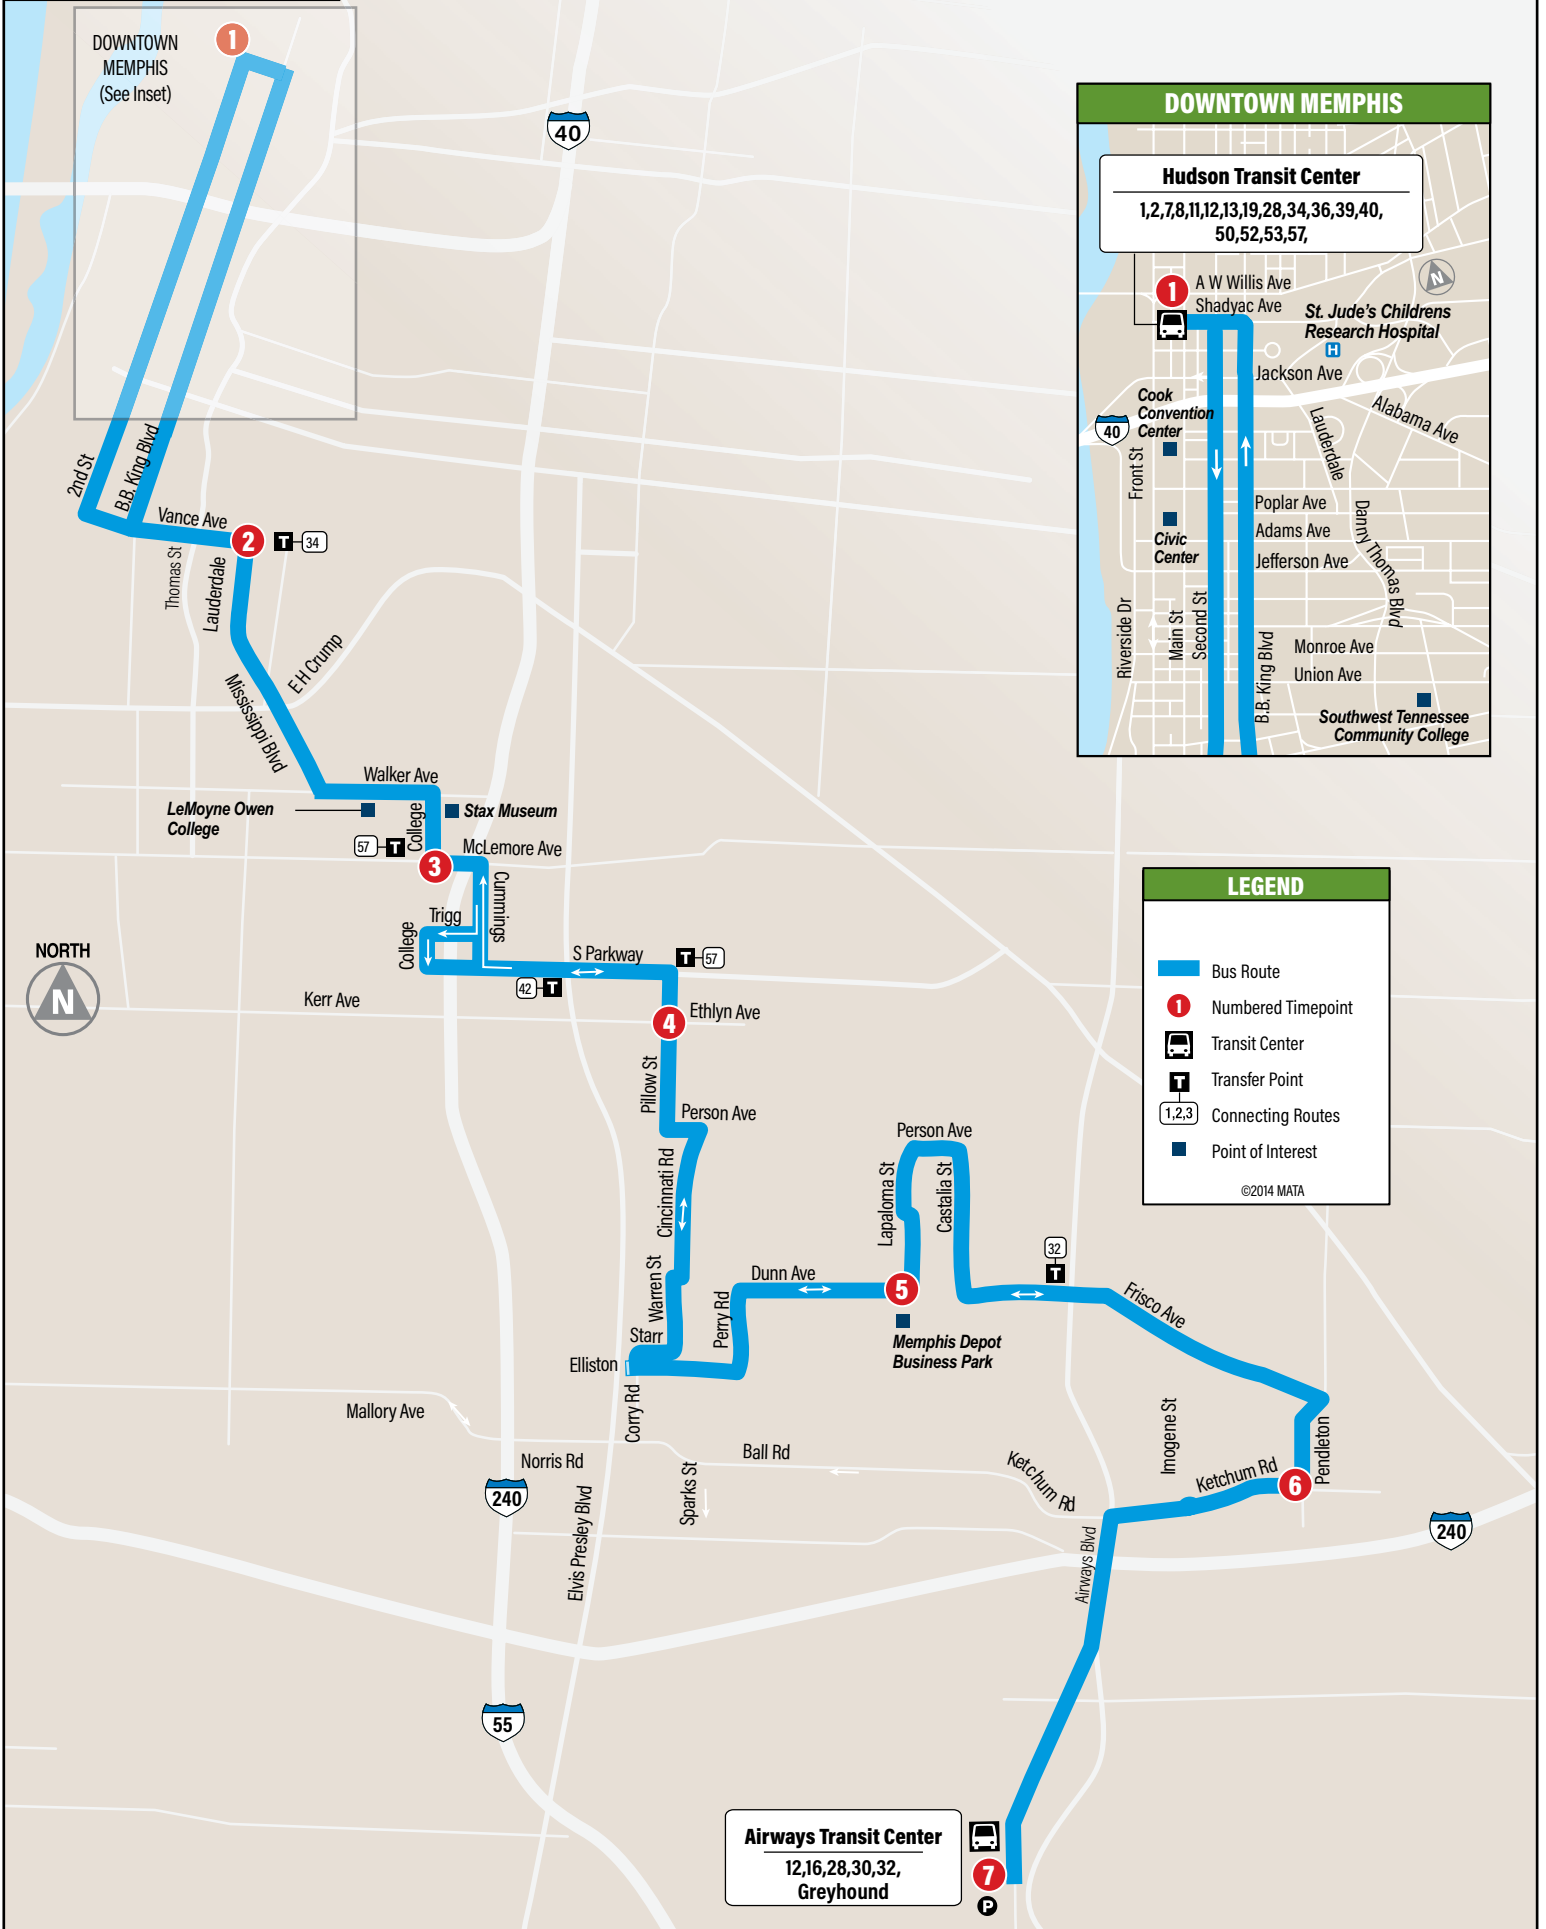

# Route 4

# Walker

**DOWNTOWN MEMPHIS**  
(See Inset)

**DOWNTOWN MEMPHIS**

**Hudson Transit Center**  
1,2,7,8,11,12,13,19,28,34,36,39,40,  
50,52,53,57,

A W Willis Ave  
Shadyac Ave  
St. Jude's Childrens  
Research Hospital

Jackson Ave  
Alabama Ave  
Lauderdale  
Poplar Ave  
Adams Ave  
Jefferson Ave  
Monroe Ave  
Union Ave  
Southwest Tennessee  
Community College

Cook  
Convention  
Center  
Civic  
Center

Front St  
Main St  
Second St  
Riverside Dr  
B.B. King Blvd  
Dannay Thomas Pl

## SATURDAY AND SUNDAY - INBOUND TO DOWNTOWN

	<b>7</b>	<b>6</b>	<b>5</b>	<b>4</b>	<b>3</b>	<b>2</b>	<b>1</b>
	Airways Transit Center	Pendleton at Ketchum	Lapaloma at Dunn	Pillow at Ethlyn	McLemore at College	Vance at Lauderdale	Hudson Transit Center
AM	9:48	10:00	10:13	10:24	10:31	10:38	10:47
	11:18	11:30	11:43	11:54	<b>12:01</b>	<b>12:08</b>	<b>12:17</b>
PM	<b>12:48</b>	<b>1:00</b>	<b>1:13</b>	<b>1:24</b>	<b>1:31</b>	<b>1:38</b>	<b>1:47</b>
	<b>2:18</b>	<b>2:30</b>	<b>2:43</b>	<b>2:54</b>	<b>3:01</b>	<b>3:08</b>	<b>3:17</b>
	<b>3:48</b>	<b>4:00</b>	<b>4:13</b>	<b>4:24</b>	<b>4:31</b>	<b>4:38</b>	<b>4:47</b>