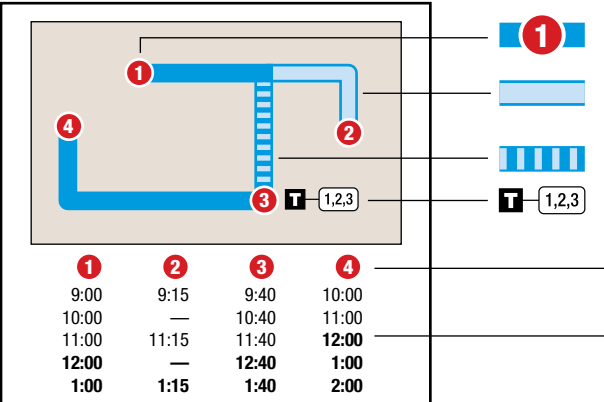

INSTRUCTIONS

- **The bus stops at this location at listed times.**
  Look for the column of times below the matching symbol in the schedule.
- **Only certain trips operate along this portion of the route.**
  See the schedule for trips that provide service here.
- **The bus operates express along this portion of the route.**
- **Transfer point.** Shows where this bus intersects with other routes that are available for transfer.
- **The bus stops at the times listed below the numbered symbol.**
  Light times are A.M.; **bold times are P.M.**
- **The timetable shows when the bus is scheduled to depart.**
  Actual departure times may vary and depend upon traffic and weather conditions.
  Arrive at the bus stop about 10 minutes early to avoid missing the bus.

MATA INFORMATION

- **Airways Transit Center**
  3033 Airways Boulevard ..... (901) 722-7080
- **American Way Transit Center**
  3921 American Way..... (901) 722-0322
- **Hudson Transit Center**
  444 N. Main Street..... (901) 523-8134
- **MATA Administrative Offices**
  1370 Levee Road..... (901) 722-7100
  Route and Schedule Information..... (901) 274-6282
  Lost and Found..... (901) 523-8134
  Comments, Compliments, Suggestions..... (901) 522-9175
  Main Street Trolley..... (901) 577-2640
  MATApplus Information..... (901) 722-7171
  TTY Hearing and Speech Impaired..... (901) 523-2817

Large print schedules are available upon request.
All buses are wheelchair accessible.

Visit us at: www.matatransit.com