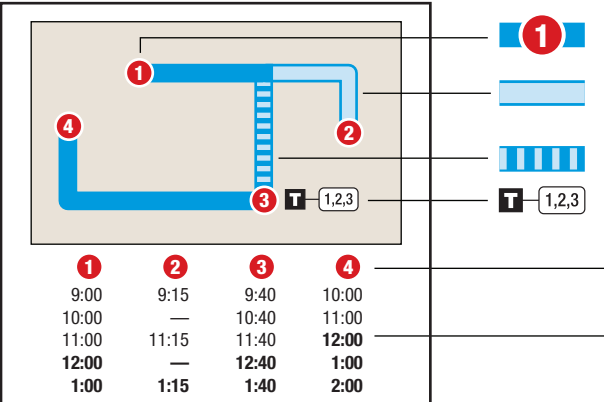

INSTRUCTIONS

- **1** The bus stops at this location at listed times. Look for the column of times below the matching symbol in the schedule.
- Only certain trips operate along this portion of the route. See the schedule for trips that provide service here.
- The bus operates express along this portion of the route.
- Transfer point. Shows where this bus intersects with other routes that are available for transfer.
- The bus stops at the times listed below the numbered symbol. Light times are A.M.; bold times are P.M.
- The timetable shows when the bus is scheduled to depart. Actual departure times may vary and depend upon traffic and weather conditions. Arrive at the bus stop about 10 minutes early to avoid missing the bus.

MATA INFORMATION

Call Center and Customer Services
(901) 274-MATA (6282)

- Airways Transit Center
  3033 Airways Boulevard
- American Way Transit Center
  3921 American Way
- Hudson Transit Center
  444 N. Main Street
- MATA Administrative Offices
  One Commerce Square Building
  40 S. Main Street
- MATA Operations Center
  1370 Levee Road

Large print schedules are available upon request. All buses are wheelchair accessible.

Visit us at: www.matatransit.com