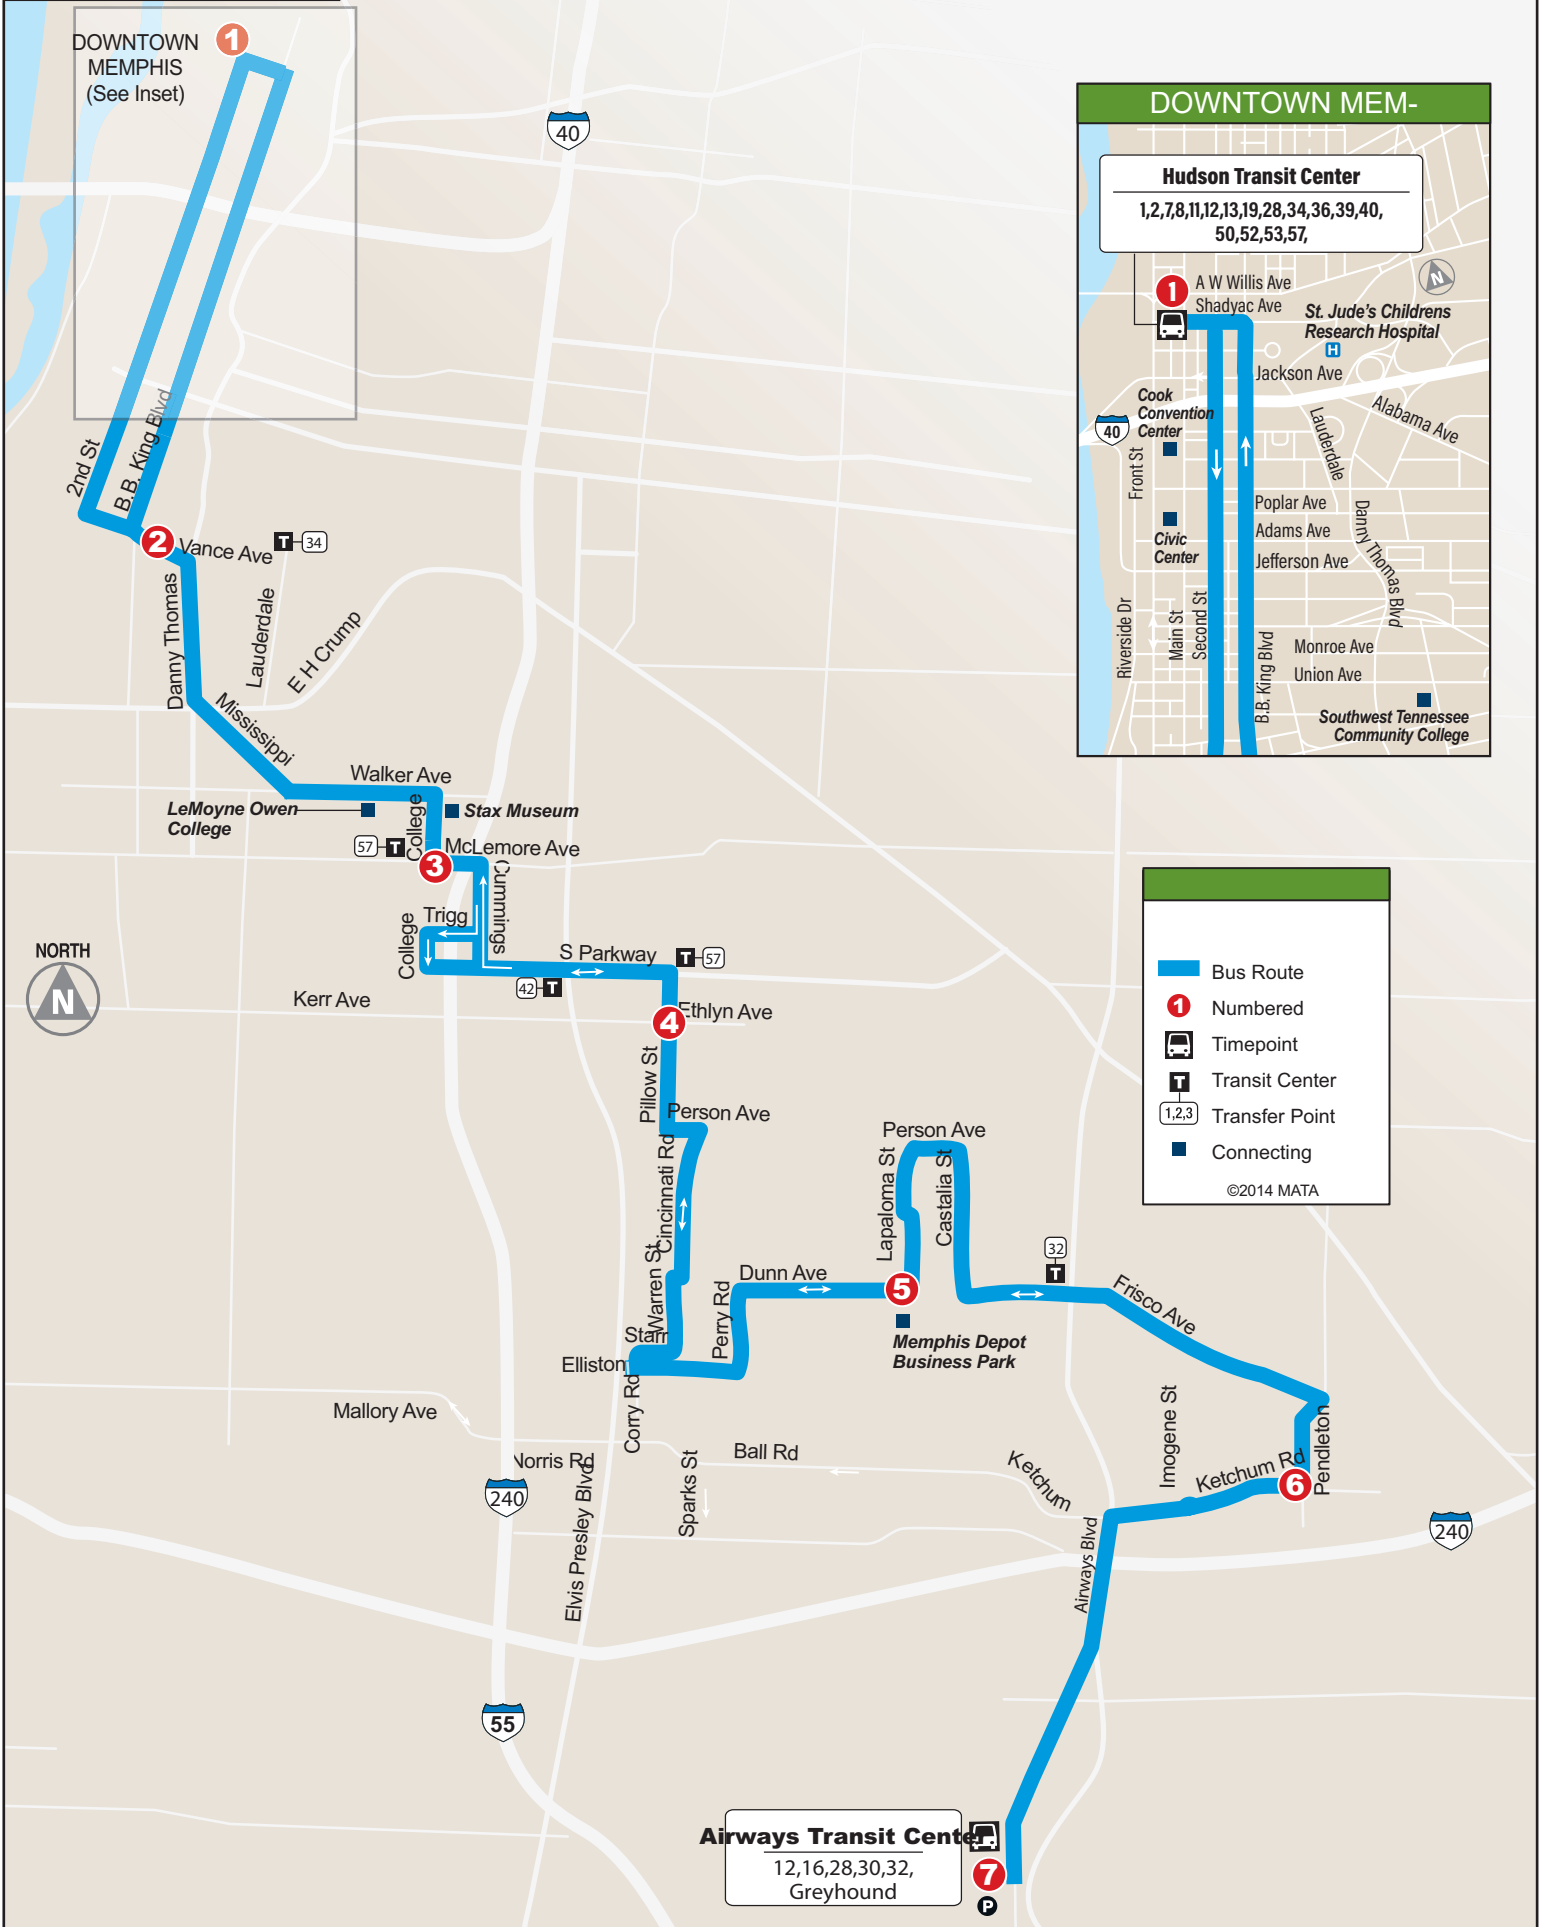

Route 4

Walker

MONDAY – FRIDAY • OUTBOUND FROM DOWNTOWN

	1	2	3	4	5	6	7
	Hudson Transit Center	Vance Ave at 4th St	McLemore Ave at College St	Pillow St at Ethlyn Ave	Lapaloma St at Dunn Ave	Ketchum Rd at Pendleton St	Airways Transit Center
AM	4:15	4:25	4:33	4:41	4:50	4:59	5:06
	5:15	5:25	5:33	5:41	5:50	5:59	6:06
	6:15	6:25	6:33	6:41	6:50	6:59	7:06
	7:15	7:25	7:33	7:41	7:50	7:59	8:06
	8:15	8:25	8:33	8:41	8:50	8:59	9:06
	9:15	9:25	9:33	9:41	9:50	9:59	10:06
	10:15	10:25	10:33	10:41	10:50	10:59	11:06
	11:15	11:25	11:33	11:41	11:50	11:59	12:06
PM	12:15	12:25	12:33	12:41	12:50	12:59	1:06
	1:15	1:25	1:33	1:41	1:50	1:59	2:06
	2:15	2:25	2:33	2:41	2:50	2:59	3:06
	3:15	3:25	3:33	3:41	3:50	3:59	4:06
	4:15	4:25	4:33	4:41	4:50	4:59	5:06
	5:15	5:25	5:33	5:41	5:50	5:59	6:06

SATURDAY AND SUNDAY • OUTBOUND FROM DOWNTOWN

	1 Hudson Transit Center	2 Vance at 4th St	3 McLemore at College	4 Pillow at Ethlyn	5 Lapaloma at Dunn	6 Ketchum at Pendleton	7 Airways Transit Center
AM	8:15	8:25	8:33	8:41	8:50	8:59	9:06
	9:15	9:25	9:33	9:41	9:50	9:59	10:06
	10:15	10:25	10:33	10:41	10:50	10:59	11:06
	11:15	11:25	11:33	11:41	11:50	11:59	12:06
PM	12:15	12:25	12:33	12:41	12:50	12:59	1:06
	1:15	1:25	1:33	1:41	1:50	1:59	2:06
	2:15	2:25	2:33	2:41	2:50	2:59	3:06
	3:15	3:25	3:33	3:41	3:50	3:59	4:06
	4:15	4:25	4:33	4:41	4:50	4:59	5:06
	5:15	5:25	5:33	5:41	5:50	5:59	6:06